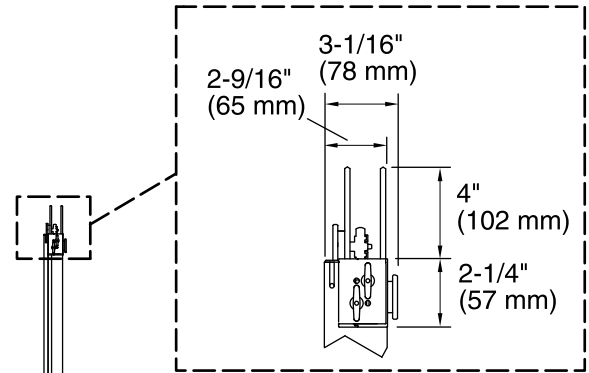

* Walk-through

Technical Information

All product dimensions are nominal.

Installation type: For bath installation

Opening style: Sliding/Bypass

Opening Width - Min: 54" (1372 mm)

Opening Width - Max: 57" (1448 mm)

Walk-through - Min: 23-3/16" (589 mm)

Walk-through - Max: 26-3/16" (665 mm)

Glass thickness: 1/4" (6 mm)

Notes

Install this product according to the installation guide.

If replacing a shower door, the narrow wall jamb design of this door may not cover the existing shower door holes.