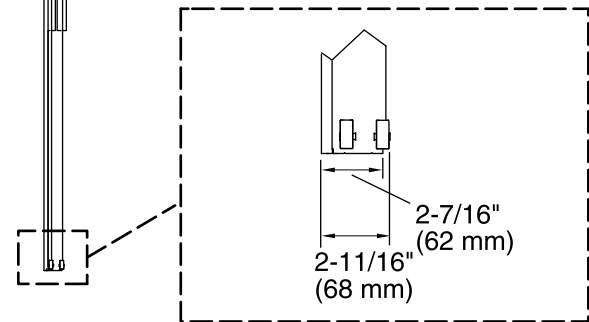

* Walk-through

Technical Information

All product dimensions are nominal.

Installation type: For bath installation

Opening style: Sliding/Bypass

Opening Width - Min: 54" (1372 mm)

Opening Width - Max: 57" (1448 mm)

Walk-through - Min: 23-3/16" (589 mm)

Walk-through - Max: 26-3/16" (665 mm)

Glass thickness: 1/4" (6 mm)

Notes

Install this product according to the installation guide.

If replacing a shower door, the narrow wall jamb design of this door may not cover the existing shower door holes.