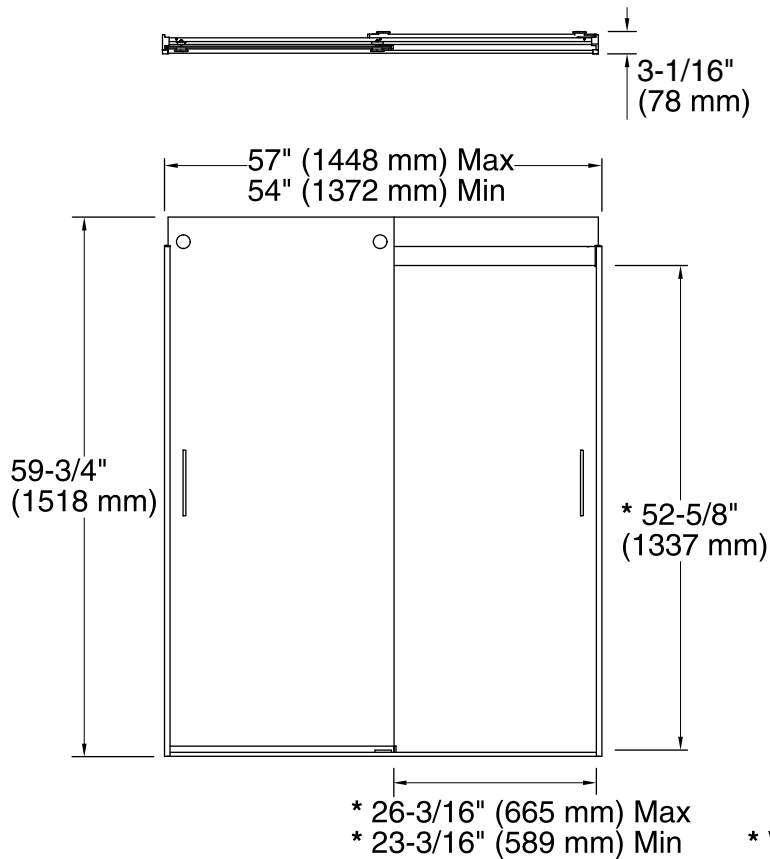

* Walk-through

Technical Information

All product dimensions are nominal.

Installation type: For bath installation

Opening style: Sliding/Bypass

Opening Width - Min: 54" (1372 mm)

Opening Width - Max: 57" (1448 mm)

Walk-through - Min: 23-3/16" (589 mm)

Walk-through - Max: 26-3/16" (665 mm)

Glass thickness: 1/4" (6 mm)

Notes

Install this product according to the installation guide.

If replacing a shower door, the narrow wall jamb design of this door may not cover the existing shower door holes.