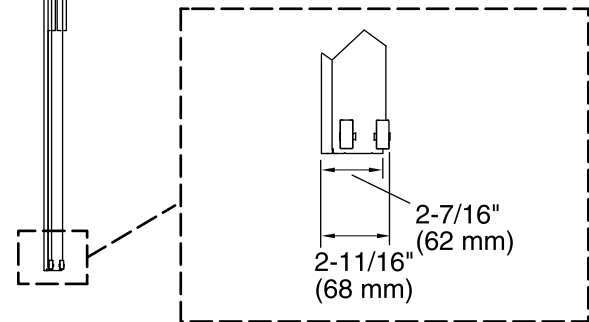

* Walk-through

Technical Information

All product dimensions are nominal.

- Installation type: For bath installation
- Opening style: Sliding/Bypass
- Opening Width - Min: 56-5/8" (1438 mm)
- Opening Width - Max: 59-5/8" (1514 mm)
- Walk-through - Min: 24-3/8" (619 mm)
- Walk-through - Max: 27-3/8" (695 mm)
- Glass thickness: 1/4" (6 mm)

Notes

Install this product according to the installation guide.

If replacing a shower door, the narrow wall jamb design of this door may not cover the existing shower door holes.