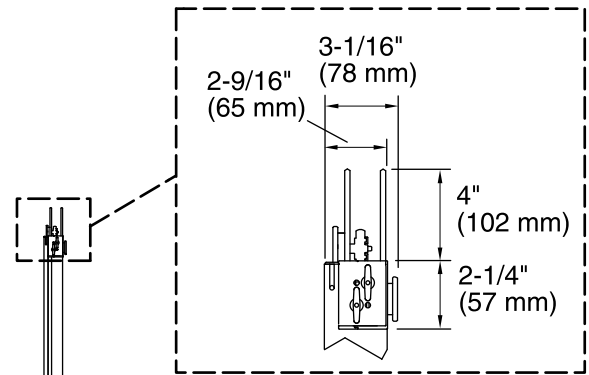

* Walk-through

Technical Information

All product dimensions are nominal.

- Installation type: For bath installation
- Opening style: Sliding/Bypass
- Opening Width - Min: 56-5/8" (1438 mm)
- Opening Width - Max: 59-5/8" (1514 mm)
- Walk-through - Min: 24-3/8" (619 mm)
- Walk-through - Max: 27-3/8" (695 mm)
- Glass thickness: 1/4" (6 mm)

Notes

Install this product according to the installation guide.

If replacing a shower door, the narrow wall jamb design of this door may not cover the existing shower door holes.