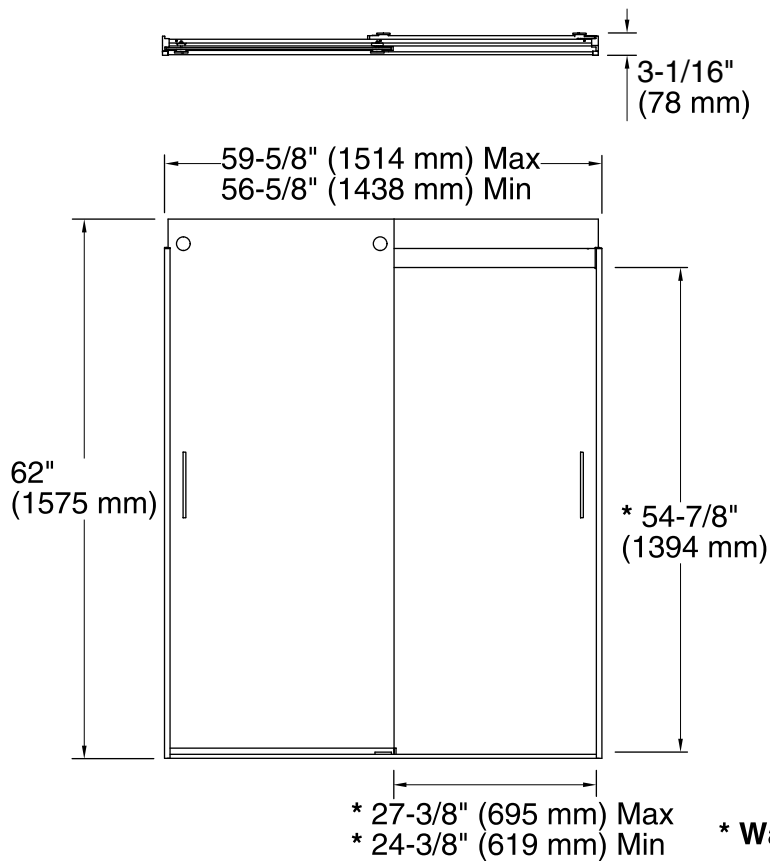

* Walk-through

Technical Information

All product dimensions are nominal.

- Installation type: For bath installation
- Opening style: Sliding/Bypass
- Opening Width - Min: 56-5/8" (1438 mm)
- Opening Width - Max: 59-5/8" (1514 mm)
- Walk-through - Min: 24-3/8" (619 mm)
- Walk-through - Max: 27-3/8" (695 mm)
- Glass thickness: 1/4" (6 mm)

Notes

Install this product according to the installation guide.

If replacing a shower door, the narrow wall jamb design of this door may not cover the existing shower door holes.