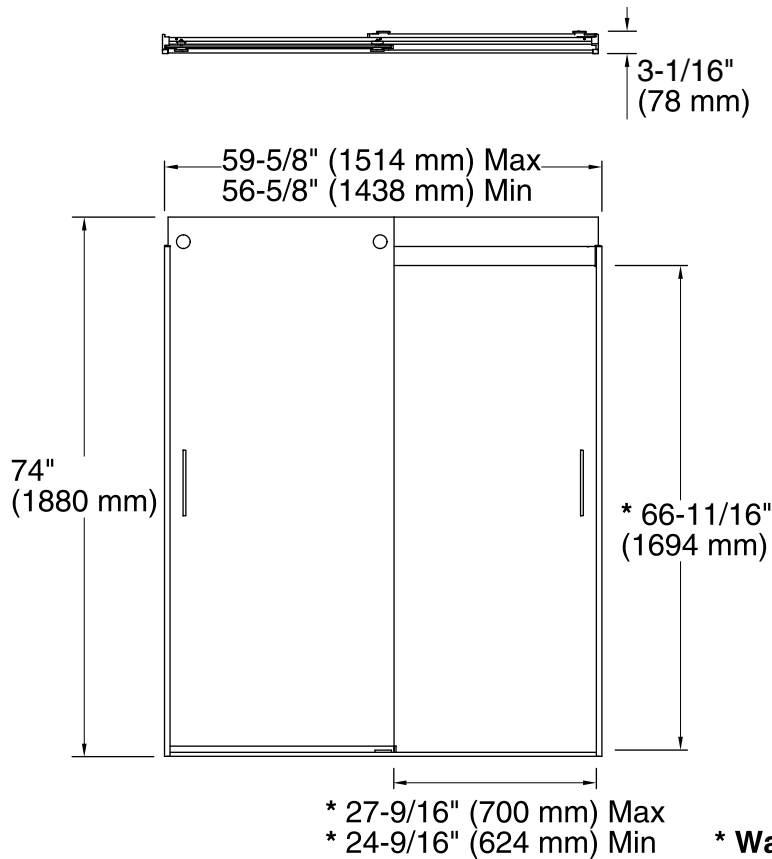

* Walk-through

Technical Information

All product dimensions are nominal.

Installation type:	For receptor installation
Opening style:	Sliding/Bypass
Opening Width - Min:	56-5/8" (1438 mm)
Opening Width - Max:	59-5/8" (1514 mm)
Walk-through - Min:	24-9/16" (624 mm)
Walk-through - Max:	27-9/16" (700 mm)
Glass thickness:	1/4" (6 mm)

Notes

Install this product according to the installation guide.

If replacing a shower door, the narrow wall jamb design of this door may not cover the existing shower door holes.