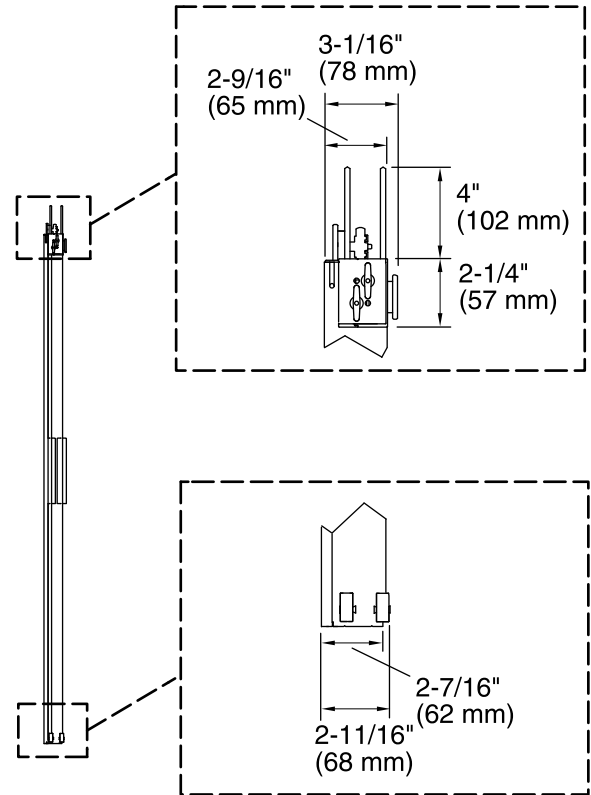

* Walk-through

Technical Information

All product dimensions are nominal.

Installation type:	For receptor installation
Opening style:	Sliding/Bypass
Opening Width - Min:	56-5/8" (1438 mm)
Opening Width - Max:	59-5/8" (1514 mm)
Walk-through - Min:	24-9/16" (624 mm)
Walk-through - Max:	27-9/16" (700 mm)
Glass thickness:	1/4" (6 mm)

Notes

Install this product according to the installation guide.

If replacing a shower door, the narrow wall jamb design of this door may not cover the existing shower door holes.