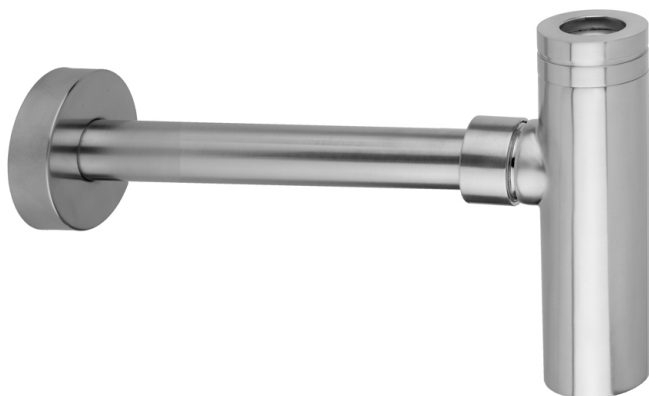

Decorative Round Trap - 1 1/4" Wall Outlet

Model #: 255-

FEATURES:

- Decorative round lavatory trap
- 1 1/4" wall outlet x 1 1/4" inlet
- All brass fully polished & plated
- Complements majority of collections
- Extension wall tubes available

AVAILABLE FINISHES:

Polished Chrome (PCH)	Satin Chrome (SC)	Bronze Umber (BU)
Satin Nickel (SN)	Pewter (PEW)	Caramel Bronze (CB)
Polished Nickel (PN)	Antique Brass (AB)	Antique Copper (ACU)
Oil-Rubbed Bronze (ORB)	Polished Brass (PB)	Polished Copper (PCU)
Vintage Bronze (VB)	Satin Brass (SB)	Rose Gold (RG)
Matte Black (MBK)	Satin Gold (SG)	Polished Gold (PG)
Black Nickel (BKN)	Bombay Gold (BG)	Jewelers Gold (JG)
Europa Bronze (EB)	White (WH)	Sedona Beige (SDB)
Tristan Brass (TB)	Unlacquered Brass (ULB)	