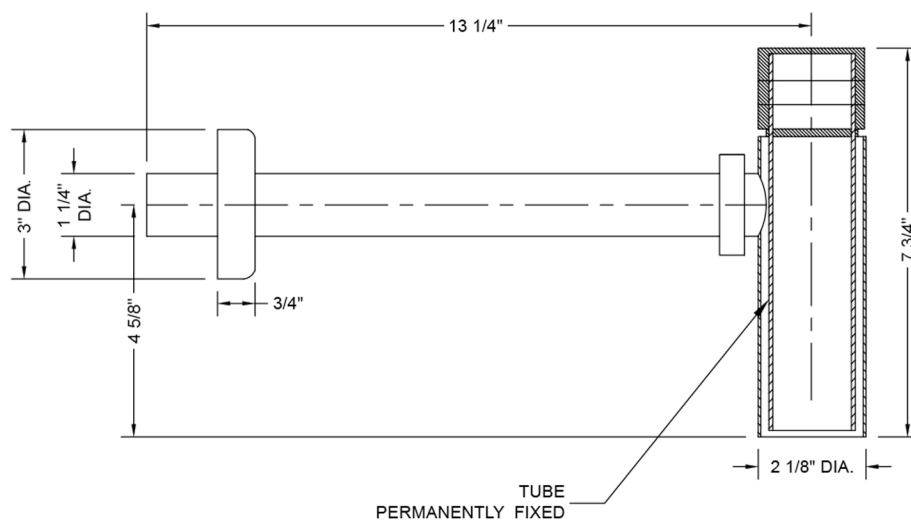

SPECIFICATION DRAWING:

COMPLIANCES:

Complies with: ASME A112.18.2-2015/CSA B125.2-15