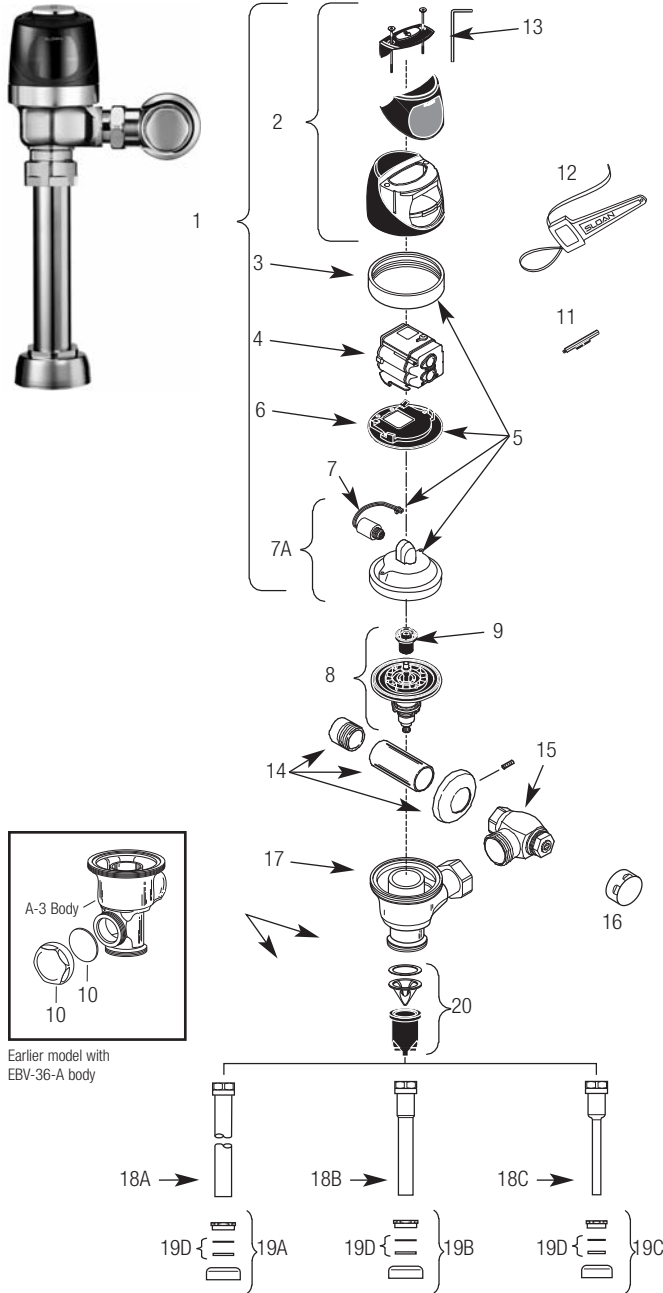

Optima Plus® Sloan Flushometer™

Sensor
Flushometers

Earlier model with EBV-36-A body

PARTS LIST

Item No.	Code No.	Part No.	Description
1.	0325298	EBV-189-A	Cover/Ring/Sensor Assembly - Water Closet
	0325299	EBV-190-A	Cover/Ring/Sensor Assembly - Urinal
	0325239	EBV-198-A	Cover/Ring/Sensor Assembly - Water Closet w/ Zurn ring
	0325240	EBV-199-A	Cover/Ring/Sensor Assembly - Urinal w/Zurn ring
2.	0325241	EBV-192-A	Cover Assembly
3.	N/A	EBV-168	Locking Ring - Plastic inner cover only – Use 3325089 , EBV-1010-A
	0305843	EBV-14	Locking Ring - Metal inner cover only
	0305843	EBV-30-A	Locking Ring - for Zurn valves
4.	3325450	EBV-129-A-C	Electronic Module - Water Closet
	3325451	EBV-129-A-U	Electronic Module - Urinal
5.	3325089	EBV-1010-A	Metal Inner Cover Repair Kit Includes Items Nos. 3, 5, 6 and 7
6.	0325171	EBV-134	Cover Rest Plate
7.	3325453	EBV-136-A	Solenoid
7A.	3325456	EBV-145-A	Inside Cover Assembly (includes solenoid EBV-136-A) Does not replace Plastic Inner Cover. Use Item No. 5
8.	SEE CHART NEXT PAGE		Flex Tube Diaphragm Assembly
9.	SEE CHART NEXT PAGE		Flush Volume Regulator
10.	0325286	EBV-186	Handle Cap Kit
11.	0325107	EBV-91	Range Adjustment Tool
12.	0305823	EBV-22	Strap Wrench
13.	0325159	EBV-137	7/64" Hex Wrench
14.	3308785	H-634-AA	1" (25 mm) Sweat Solder Kit
	3308788	H-636-AA	3/4" (19 mm) Sweat Solder Kit
15.	3308386	H-700-A	1" (25 mm) Bak-Chek® Control Stop
	3308384	H-700-A	3/4" (19 mm) Bak-Chek® Control Stop
16.	3308840	H-573-A	Stop Cap
17.	0305381PK	A-3-A	Valve Body *
18A.	5323007	V-500-AA	1-1/2" (38 mm) x 9" (229 mm) Vacuum Breaker (Model 8110/8111)
	0323014	V-500-AA	1-1/2" (38 mm) x 13 1/2" (343 mm) Vacuum Breaker (Model 8113)
	0323019	V-500-AA	1-1/2" (38 mm) x 23" (584 mm) Vacuum Breaker (Model 8115)
	0323021	V-500-AA	1-1/2" (38 mm) x 26" (660 mm) Vacuum Breaker (Model 8116)
18B.	5323006	V-500-AA	1-1/4" (32 mm) x 9" (229 mm) Vacuum Breaker (Model 8180)
18C.	5323005	V-500-AA	3/4" (19 mm) x 9" (229 mm) Vacuum Breaker (Model 8186)
19A.	0306145	F-56-A	1-1/2" Spud Coupling Assembly (Models 8110, 8115 & 8116)
19B.	0306142	F-55-A	1-1/4" Spud Coupling Assembly (Model 8180)
19C.	0306102	F-54-A	3/4" Spud Coupling Assembly (Model 8186)
19D.	SEE SLIP JOINT GASKETS AND RINGS TABLE ON NEXT PAGE		
20.	3323192	V-551-A	Vacuum Breaker Repair Kit