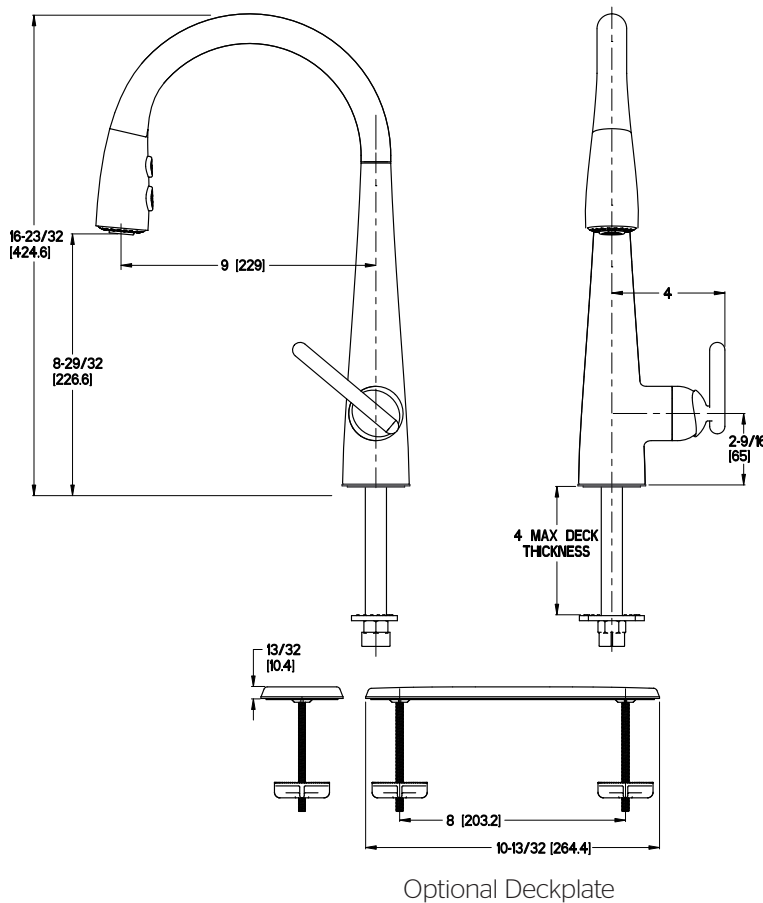

Pull Down Kitchen Faucet

- GT529-SMB Finish(B)
- GT529-SMC Finish(C)
- GT529-SMD Finish(D)
- GT529-SMS Finish(S)

Specifications

- Lever Handle
- 1, 2, 3 or 4-Hole Installation
- Pforever Seal

Features

- 1.8 GPM Flow Rate
- 1, 2, 3, or 4-Hole Installation; Deck Plate or Single Hole Mounting Option
- 3 Function Pull-Down Sprayer
- Soap/Lotion Dispenser Included
- Self Cleaning Spray Head
- Pforever Seal Ceramic Disc Valves
- Pforever Warranty®

Dimensions

Ø1-3/8 Min to Ø1-1/2 Max. Deck Hole Openings

Top Filling Soap Dispenser

36 Inch Supply Lines with 3/8 Female Compression Brass Connections