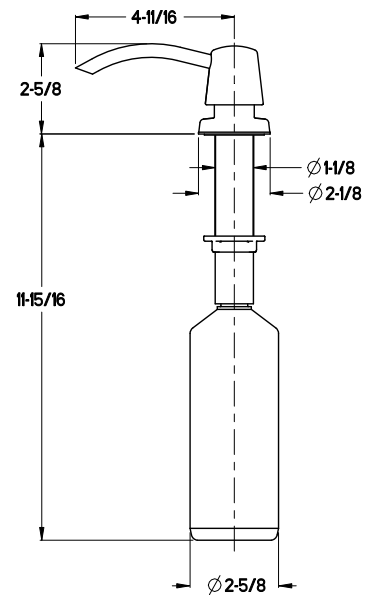

Pull Down Kitchen Faucet

- GT529-SMB Finish(B)
- GT529-SMC Finish(C)
- GT529-SMD Finish(D)
- GT529-SMS Finish(S)

Specifications

- Lever Handle
- 1, 2, 3 or 4-Hole Installation
- Pforever Seal

Features

- 1.8 GPM Flow Rate
- 1, 2, 3, or 4-Hole Installation; Deck Plate or Single Hole Mounting Option
- 3 Function Pull-Down Sprayer
- Soap/Lotion Dispenser Included
- Self Cleaning Spray Head
- Pforever Seal Ceramic Disc Valves
- Pforever Warranty®

Dimensions

Ø1-3/8 Min to Ø1-1/2 Max. Deck Hole Openings

Top Filling Soap Dispenser

36 Inch Supply Lines with 3/8 Female Compression Brass Connections