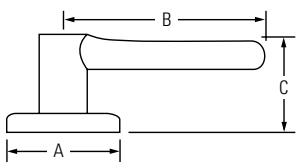

KWIKSET SIGNATURE SERIES LEVERS

Design	A	B	C	C (Keyed)
Ashfield™	2-5/8"	4-3/16"	2-9/16"	2-9/16"
Avalon™	2-5/8"	4-1/4"	2-17/32"	2-7/16"
Brooklane®	2-5/8"	4-3/16"	2-11/16"	2-11/16"
Commonwealth®	2-5/8"	4-7/32"	2-7/16"	2-7/16"
Lido®	2-5/8"	3-3/4"	1-29/32"	2-15/32"
Pembroke™	2-5/8"	4-7/32"	2-23/32"	2-23/32"
Tustin®	2-5/8"	4-7/32"	2-3/32"	2-19/32"