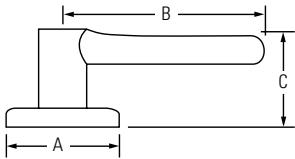

Design	A	B	C
780, 782 Interior	2-1/2"	15/16"	1-25/32"
780, 782 Exterior	2-5/8"	1-1/8"	
784, 785 Interior	2-5/8"	1-1/8"	
784, 785 Exterior	2-5/8"	1-1/8"	

KWIKSET SIGNATURE SERIES 816-817 KEY CONTROL DEADBOLT

Design	A	B	C
816, 817 Interior	2-9/16"	7/8"	1-13/16"
816, 817 Exterior	3"	1-9/32"	

KWIKSET HANDLESET

Design	A	B	C	D
Belleview™	2-5/32"	5-1/2"	8-13/32"	18-1/16"
Dakota™	2-5/32"	5-1/2"	8-13/32"	17-3/16"

KWIKSET KNOB

	A	B	C
Cove™	2-5/8"	2-1/2"	2-3/16"
Polo®	2-5/8"	2-23/32"	1-7/8"
Tylo®	2-5/8"	2-1/2"	1-7/8"

KWIKSET LEVER

Design	A	B	C	C (Keyed)
Balboa™	2-5/8"	4-7/32"	1-15/16"	2-13/32"
Delta®	2-5/8"	3-5/8"	1-7/8"	2-15/32"
Dorian®	2-5/8"	3-3/4"	2-1/8"	2-11/16"