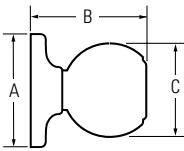

KWIKSET SIGNATURE SERIES 980-985 DEADBOLT

Design	A	B	C
980 Interior	2-19/32"	1-5/32"	1-13/16"
980 Exterior	2-5/8"	1-1/32"	
985 Interior	2-5/8"	1-1/32"	
985 Exterior	2-5/8"	1-1/32"	

KWIKSET SIGNATURE SERIES 780-785 DEADBOLT

Design	A	B	C
780, 782 Interior	2-1/2"	15/16"	1-25/32"
780, 782 Exterior	2-5/8"	1-1/8"	
784, 785 Interior	2-5/8"	1-1/8"	
784, 785 Exterior	2-5/8"	1-1/8"	

KWIKSET SIGNATURE SERIES 816-817 KEY CONTROL DEADBOLT

Design	A	B	C
816, 817 Interior	2-9/16"	7/8"	1-13/16"
816, 817 Exterior	3"	1-9/32"	

KWIKSET HANDLESET

Design	A	B	C	D
Belleview™	2-5/32"	5-1/2"	8-13/32"	18-1/16"
Dakota™	2-5/32"	5-1/2"	8-13/32"	17-3/16"

KWIKSET KNOB

	A	B	C
Cove™	2-5/8"	2-1/2"	2-3/16"
Polo®	2-5/8"	2-23/32"	1-7/8"
Tylo®	2-5/8"	2-1/2"	1-7/8"

KWIKSET LEVER

Design	A	B	C	C (Keyed)
Balboa™	2-5/8"	4-7/32"	1-15/16"	2-13/32"
Delta®	2-5/8"	3-5/8"	1-7/8"	2-15/32"
Dorian®	2-5/8"	3-3/4"	2-1/8"	2-11/16"