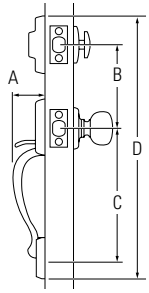

KWIKSET SIGNATURE SERIES 980-985 DEADBOLT

Design	A	B	C
980 Interior	2-19/32"	1-5/32"	1-13/16"
980 Exterior	2-5/8"	1-1/32"	
985 Interior	2-5/8"	1-1/32"	
985 Exterior	2-5/8"	1-1/32"	

KWIKSET SIGNATURE SERIES 780-785 DEADBOLT

Design	A	B	C
780, 782 Interior	2-1/2"	15/16"	1-25/32"
780, 782 Exterior	2-5/8"	1-1/8"	
784, 785 Interior	2-5/8"	1-1/8"	
784, 785 Exterior	2-5/8"	1-1/8"	

KWIKSET SIGNATURE SERIES 816-817 KEY CONTROL DEADBOLT

Design	A	B	C
816, 817 Interior	2-9/16"	7/8"	1-13/16"
816, 817 Exterior	3"	1-9/32"	

KWIKSET HANDLESET

Design	A	B	C	D
Belleview™	2-5/32"	5-1/2"	8-13/32"	18-1/16"
Dakota™	2-5/32"	5-1/2"	8-13/32"	17-3/16"

KWIKSET KNOB

KWIKSET DEADBOLT

Design	A	B	C	D	E	F
660	2-7/16"	1-1/16"	2-1/2"	27/32"	5/16"	1-3/4"
663			2-1/2"	27/32"	5/16"	1-3/4"
665	2-7/16"	1-1/16"	2-1/2"	1-1/16"		
667	2-17/32"	3/8"	2-1/2"	27/32"	5/16"	1-3/4"
677	2-17/32"	3/8"	2-1/2"	27/32"	5/16"	1-3/4"