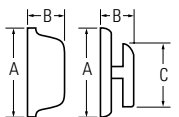

KWIKSET SIGNATURE SERIES 980-985 DEADBOLT

Design	A	B	C
980 Interior	2-19/32"	1-5/32"	1-13/16"
980 Exterior	2-5/8"	1-1/32"	
985 Interior	2-5/8"	1-1/32"	
985 Exterior	2-5/8"	1-1/32"	

KWIKSET SIGNATURE SERIES 780-785 DEADBOLT

Design	A	B	C
780, 782 Interior	2-1/2"	15/16"	1-25/32"
780, 782 Exterior	2-5/8"	1-1/8"	
784, 785 Interior	2-5/8"	1-1/8"	
784, 785 Exterior	2-5/8"	1-1/8"	

KWIKSET SIGNATURE SERIES 816-817 KEY CONTROL DEADBOLT