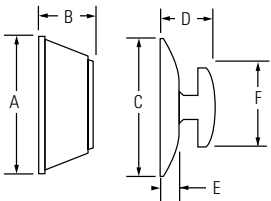

KWIKSET DEADBOLT

Design	A	B	C	D	E	F
660	2-7/16"	1-1/16"	2-1/2"	27/32"	5/16"	1-3/4"
663			2-1/2"	27/32"	5/16"	1-3/4"
665	2-7/16"	1-1/16"	2-1/2"	1-1/16"		
667	2-17/32"	3/8"	2-1/2"	27/32"	5/16"	1-3/4"
677	2-17/32"	3/8"	2-1/2"	27/32"	5/16"	1-3/4"