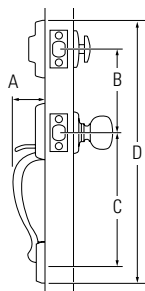

KWIKSET SIGNATURE SERIES HANDLESET

Design	A	B	C	D
Amherst®	3"	5-1/2"	8-13/32"	18-23/32"
Arlington®	2-1/2"	5-1/2"	11"	19-1/16"
Ashfield™	2-31/32"	5-1/2"	8-13/32"	17-3/4"
Avalon™	2-7/8"	5-1/2"	8-13/32"	18-5/32"
Chelsea®	2-3/16"	5-1/2"	9-11/16"	18-1/2"
Gibson®	2-19/32"	5-1/2"	9-11/16"	17-13/16"
Hawthorne™	2-7/8"	5-1/2"	8-13/32"	17-7/16"
Shelburne™	2-7/8"	5-1/2"	8-13/32"	18-1/4"
Wellington®	2-7/8"	5-1/2"	8-13/32"	18-15/16"

KWIKSET SIGNATURE SERIES KNOBS

Design	A	B	C
Abbey®	2-5/8"	2-11/16"	2-1/32"
Cameron®	2-5/8"	2-13/32"	2-1/8"
Circa®	2-5/8"	2-31/32"	2-1/8"
Copa®	2-5/8"	2-7/16"	2-1/8"
Hancock®	2-5/8"	2-1/2"	2-3/8"
Laurel®	2-5/8"	2-7/16"	2-7/16"
Phoenix®	2-5/8"	2-1/2"	2-3/16"

Design	A	B	C
780, 782 Interior	2-1/2"	15/16"	1-25/32"
780, 782 Exterior	2-5/8"	1-1/8"	
784, 785 Interior	2-5/8"	1-1/8"	
784, 785 Exterior	2-5/8"	1-1/8"	

KWIKSET SIGNATURE SERIES 816-817 KEY CONTROL DEADBOLT

KWIKSET DEADBOLT

Design	A	B	C	D	E	F
660	2-7/16"	1-1/16"	2-1/2"	27/32"	5/16"	1-3/4"
663			2-1/2"	27/32"	5/16"	1-3/4"
665	2-7/16"	1-1/16"	2-1/2"	1-1/16"		
667	2-17/32"	3/8"	2-1/2"	27/32"	5/16"	1-3/4"
677	2-17/32"	3/8"	2-1/2"	27/32"	5/16"	1-3/4"