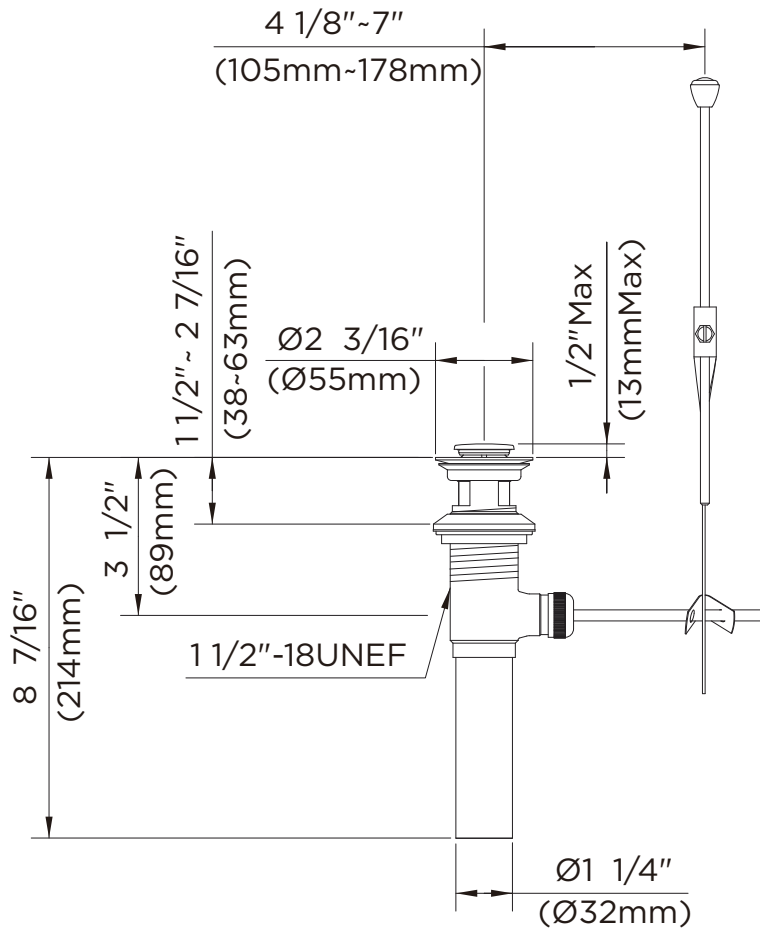

Standards & Certifications

Submittal Information:

Name: _____

Contractor: _____

Location: _____

Contact #: _____