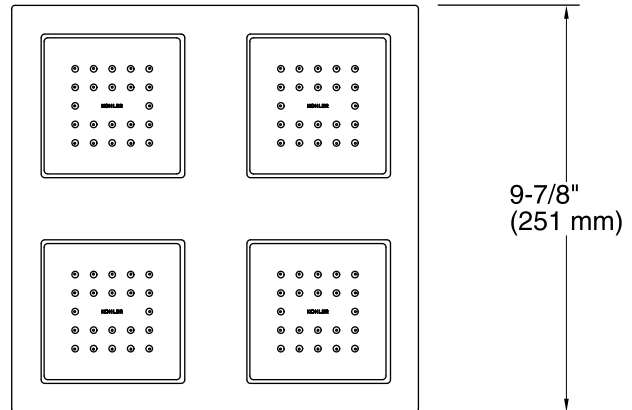

Features

- Panel utilizes an integrated system of four 22-nozzle, fully adjustable sprayheads for stimulating hydrotherapy.
- Low-profile design complements any decor.
- MasterClean™ sprayface is easy to clean.
- 0.6 gpm (gallons per minute) maximum flow rate from each sprayhead for a maximum combined flow of 2.4 gpm (gallons per minute)
- 1/2-inch NPT connections.

Material

- KOHLER finishes resist corrosion and tarnishing.

Installation

- Ceiling-mount
- Soldering template included for ease of installation.

Loose component/s: Soldering Template.

Codes/Standards

ASME A112.18.1/CSA B125.1
DOE - Energy Policy Act 1992

Technical Information

All product dimensions are nominal.

Showerhead:

Rated maximum flow: 2.5 gal/min (9.5 l/min)

Pressure: 80 psi (5.5 bar)

Notes

Install this product according to the installation guide.