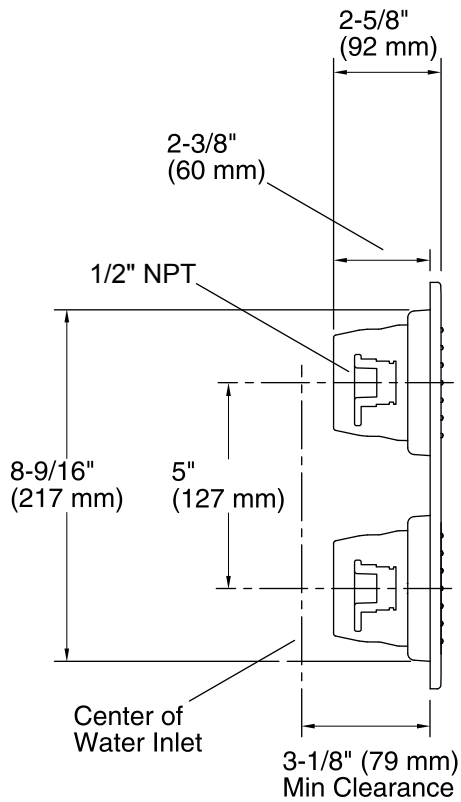

Features

- Panel utilizes an integrated system of four 22-nozzle, fully adjustable sprayheads for stimulating hydrotherapy.
- Low-profile design complements any decor.
- MasterClean™ sprayface is easy to clean.
- 0.6 gpm (gallons per minute) maximum flow rate from each sprayhead for a maximum combined flow of 2.4 gpm (gallons per minute)
- 1/2-inch NPT connections.

Material

- KOHLER finishes resist corrosion and tarnishing.

Installation

- Ceiling-mount
- Soldering template included for ease of installation.

Loose component/s: Soldering Template.

Codes/Standards

ASME A112.18.1/CSA B125.1
DOE - Energy Policy Act 1992

Technical Information

All product dimensions are nominal.

Showerhead:

Rated maximum flow: 2.5 gal/min (9.5 l/min)

Pressure: 80 psi (5.5 bar)

Notes

Install this product according to the installation guide.