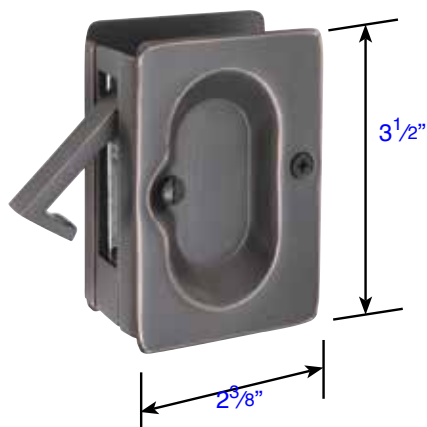

Supplied With Matching Screws & Lighted Button

*\*Note:*  
These are the dimensions for these two styles only. All other doorbell button rosettes are the same dimensions as the passage/privacy rosettes.

Screen Door Locksets

Arch Style  
Brass (2290)  
Bronze (2290)

Rectangular Style  
Brass (2291)  
Bronze (2291)

Exterior & Interior  
Clearance: 3/4"  
Projection: 1 5/8"  
Lever Length: 2 5/8"  
Knob Diameter: 1 11/16"  
Door Thickness Specifications: 1"-1 3/4"

POCKET DOOR LOCKS

**Passage Function**

- Fits door thickness 1 3/8" to 1 3/4"
- Standard rectangular door prep 3 1/8" x 1 3/4"

**Privacy Function**

- Fits door thickness 1 3/8" to 1 3/4"
- Standard rectangular door prep 3 1/8" x 1 3/4"
- Complete with strikeplate

2" Screw-to-Screw  
1/16" Thick