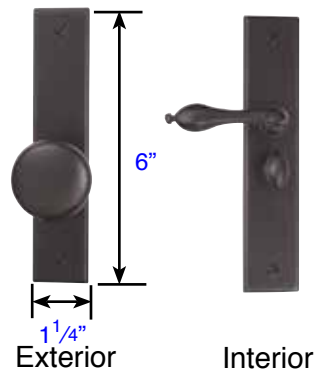

Supplied With Matching Screws & Lighted Button

*\*Note:*  
These are the dimensions for these two styles only. All other doorbell button rosettes are the same dimensions as the passage/privacy rosettes.

Screen Door Locksets

Arch Style  
Brass (2290)  
Bronze (2290)

Rectangular Style  
Brass (2291)  
Bronze (2291)

Exterior & Interior  
Clearance: 3/4"  
Projection: 1 5/8"  
Lever Length: 2 5/8"  
Knob Diameter: 1 11/16"  
Door Thickness Specifications: 1"-1 3/4"

POCKET DOOR LOCKS

**Passage Function**

- Fits door thickness 1 3/8" to 1 3/4"
- Standard rectangular door prep 3 1/8" x 1 3/4"

**Privacy Function**

- Fits door thickness 1 3/8" to 1 3/4"
- Standard rectangular door prep 3 1/8" x 1 3/4"
- Complete with strikeplate

2" Screw-to-Screw  
1/16" Thick