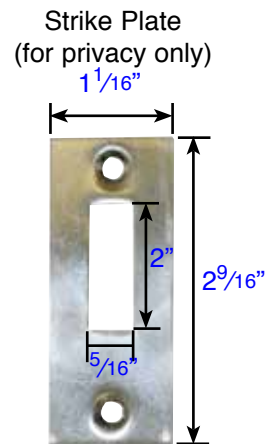

Supplied With Matching Screws & Lighted Button

*\*Note:*  
These are the dimensions for these two styles only. All other doorbell button rosettes are the same dimensions as the passage/privacy rosettes.

Screen Door Locksets

Arch Style  
Brass (2290)  
Bronze (2290)

Rectangular Style  
Brass (2291)  
Bronze (2291)

Exterior & Interior  
Clearance: 3/4"  
Projection: 1 5/8"  
Lever Length: 2 5/8"  
Knob Diameter: 1 11/16"  
Door Thickness Specifications: 1"-1 3/4"

POCKET DOOR LOCKS

**Passage Function**

- Fits door thickness 1 3/8" to 1 3/4"
- Standard rectangular door prep 3 1/8" x 1 3/4"

**Privacy Function**

- Fits door thickness 1 3/8" to 1 3/4"
- Standard rectangular door prep 3 1/8" x 1 3/4"
- Complete with strikeplate

2" Screw-to-Screw  
1/16" Thick