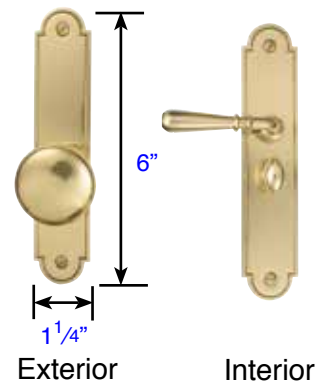

Supplied With Matching Screws & Lighted Button

*\*Note:*  
These are the dimensions for these two styles only. All other doorbell button rosettes are the same dimensions as the passage/privacy rosettes.

Screen Door Locksets

Arch Style  
Brass (2290)  
Bronze (2290)

Rectangular Style  
Brass (2291)  
Bronze (2291)

Exterior & Interior  
Clearance: 3/4"  
Projection: 1 5/8"  
Lever Length: 2 5/8"  
Knob Diameter: 1 11/16"  
Door Thickness Specifications: 1"-1 3/4"

POCKET DOOR LOCKS

**Passage Function**

- Fits door thickness 1 3/8" to 1 3/4"
- Standard rectangular door prep 3 1/8" x 1 3/4"

**Privacy Function**

- Fits door thickness 1 3/8" to 1 3/4"
- Standard rectangular door prep 3 1/8" x 1 3/4"
- Complete with strikeplate

2" Screw-to-Screw  
1/16" Thick