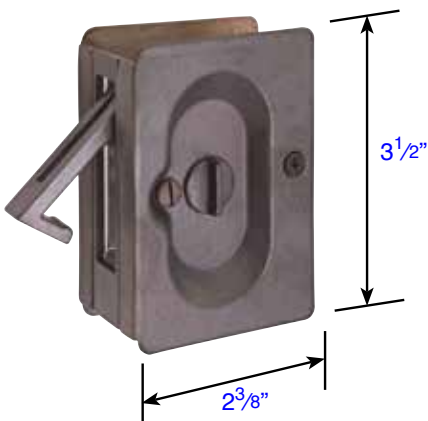

Supplied With Matching Screws & Lighted Button

*\*Note:*  
These are the dimensions for these two styles only. All other doorbell button rosettes are the same dimensions as the passage/privacy rosettes.

Screen Door Locksets

Arch Style  
Brass (2290)  
Bronze (2290)

Rectangular Style  
Brass (2291)  
Bronze (2291)

Exterior & Interior  
Clearance: 3/4"  
Projection: 1 5/8"  
Lever Length: 2 5/8"  
Knob Diameter: 1 11/16"  
Door Thickness Specifications: 1"-1 3/4"

POCKET DOOR LOCKS

**Passage Function**

- Fits door thickness 1 3/8" to 1 3/4"
- Standard rectangular door prep 3 1/8" x 1 3/4"

**Privacy Function**

- Fits door thickness 1 3/8" to 1 3/4"
- Standard rectangular door prep 3 1/8" x 1 3/4"
- Complete with strikeplate

2" Screw-to-Screw  
1/16" Thick