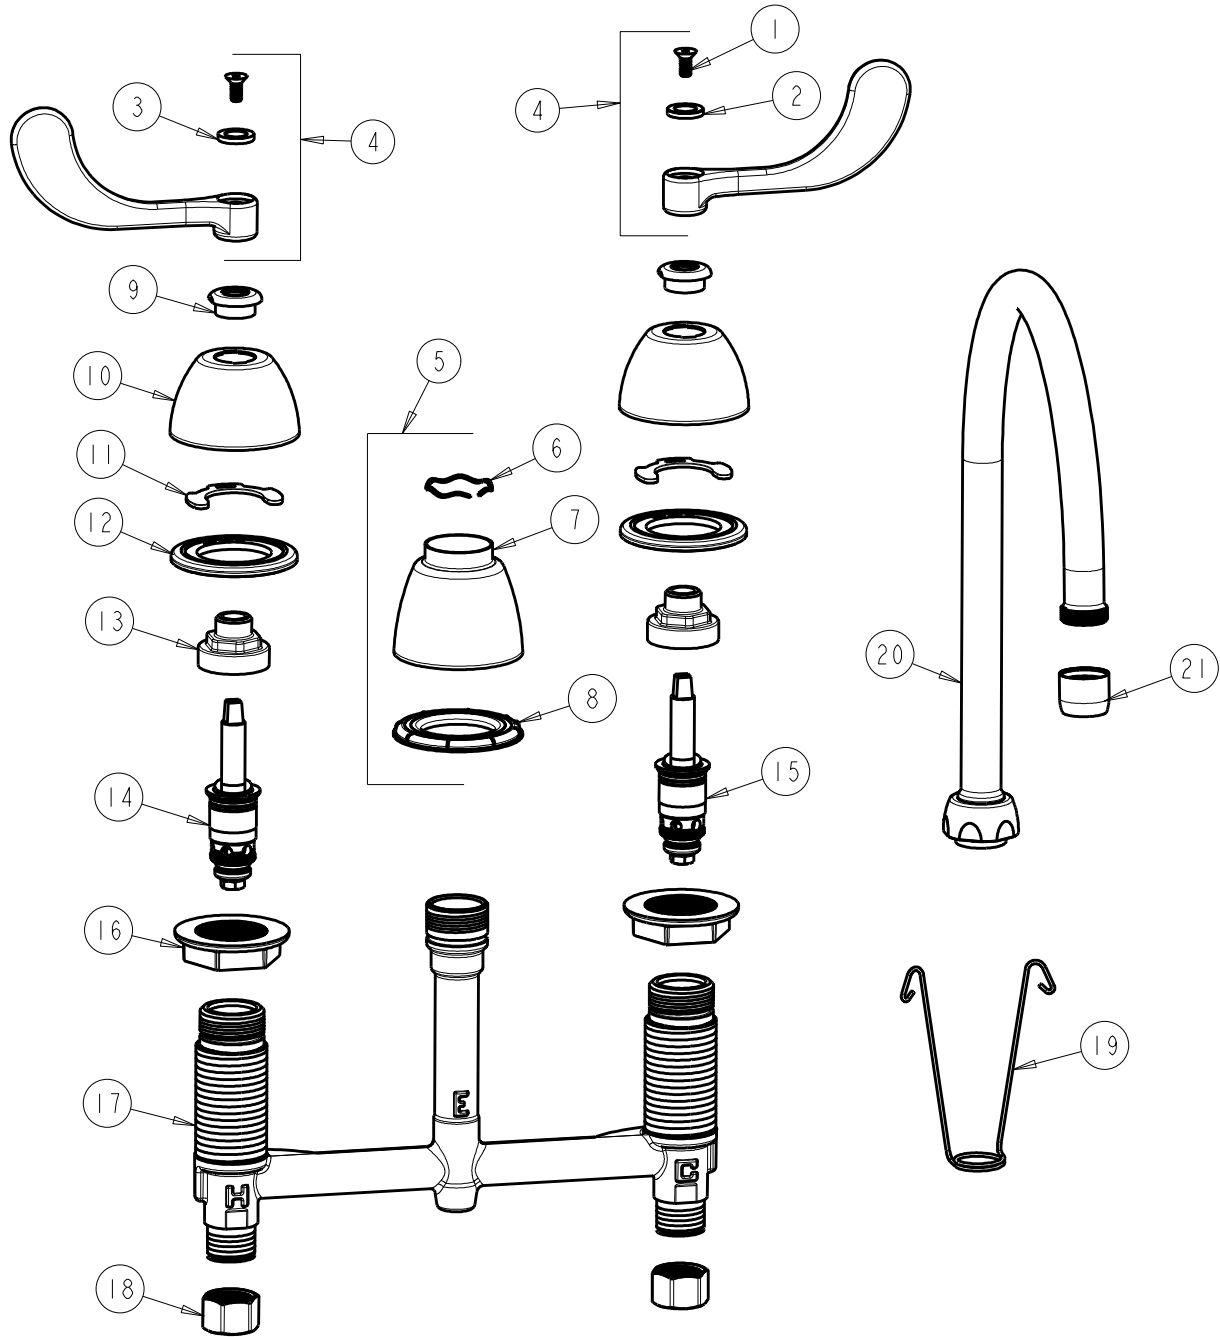

BY: SID

DATE: 01-26-15

CHK: *AK*

REV:

ITEM NO.

FOR TECHNICAL ASSISTANCE
1-800-TEC-TRUE (1-800-832-8783)

ITEM	PART NO.	DESCRIPTION	ITEM	PART NO.	DESCRIPTION
1	420-020JKNF	SCREW, 1/8 FLAT HEX HEAD X 1/2	12	888-026JKNF	WASHER, SEALING
2	633-123JKNF	INDEX BUTTON (BLUE)	13	274-014JKRBF	NUT, CAP
3	633-023JKNF	INDEX BUTTON (RED)	14	377-XTLHJKABNF	LH QUATURN CARTRIDGE
4	317-PRJKCP	HANDLE, 4" WRISTBLADE (PAIR)	15	377-XTRHJKABNF	RH QUATURN CARTRIDGE
5	785-400JKKCP	KIT, SPOUT ESCUTCHEON	16	250-004JKNF	LOCKNUT
6	50-038JKNF	WAVE WASHER	17	-----	BODY, VALVE
7	785-400JKCP	ESCUTCHEON, SPOUT BASE	18	49-005JKRBF	COUPLING NUT
8	888-027JKNF	SPOUT ESCUTCHEON WASHER	19	200-008JKNF	HANGER
9	422-113JKCP	ESCUTCHEON NUT	20	GN8AJKABCP	SPOUT, GN 8" C-C
10	250-082JKCP	ESCUTCHEON	21	E35JKABCP	OUTLET, AERATOR 1.5 GPM
11	200-009JKNF	CLIP, RETAIN			