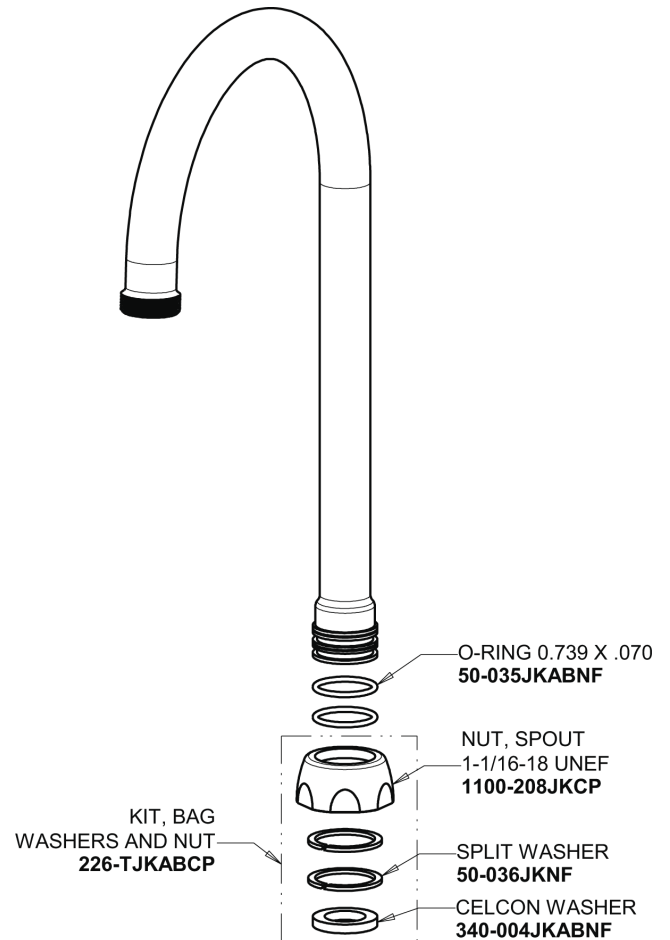

Repair Parts

200-AGN2AE3-317AB

Deck-mounted manual faucet with 8" centers

CHICAGO FAUCETS®

Geberit Group

Base Parts:

5-1/4" Rigid / Swing Gooseneck Spout GN2AJKABCP

For Technical Assistance:

Deck-mounted manual faucet with 8" centers

CHICAGO FAUCETS®

Geberit Group

785-502KJKCP

2.2 GPM (8.3 L/min) Aerator
E3JKABCP

4" Wristblade Handle
317-PRJKCP

Quatern Compression Cartridge (pair)
377-XTRHJKABNF (right)
377-XTLHJKABNF (left)