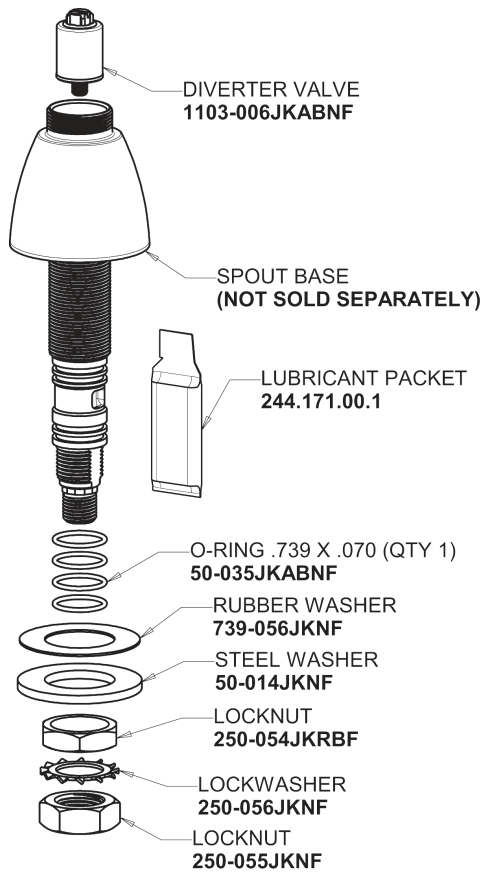

Repair Parts

200-AGN2AE3-317AB

Deck-mounted manual faucet with 8" centers

CHICAGO FAUCETS®

Geberit Group

Base Parts:

5-1/4" Rigid / Swing Gooseneck Spout GN2AJKABCP

For Technical Assistance:

Deck-mounted manual faucet with 8" centers

CHICAGO FAUCETS®

Geberit Group

785-502KJKCP

2.2 GPM (8.3 L/min) Aerator
E3JKABCP

4" Wristblade Handle
317-PRJKCP

Quatern Compression Cartridge (pair)
377-XTRHJKABNF (right)
377-XTLHJKABNF (left)