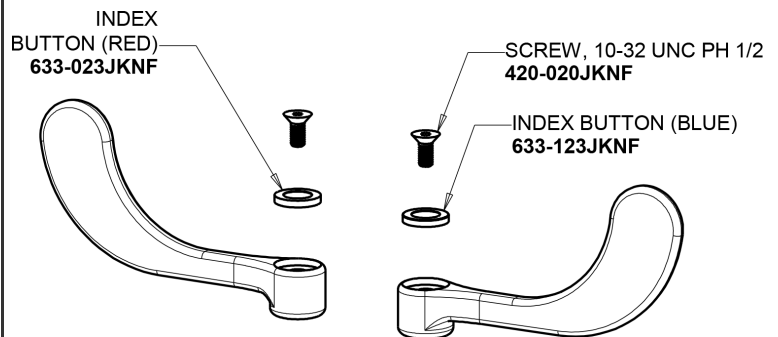

Repair Parts

200-AGN2AE3-317AB

Deck-mounted manual faucet with 8" centers

CHICAGO FAUCETS®

Geberit Group

Base Parts:

5-1/4" Rigid / Swing Gooseneck Spout GN2AJKABCP

For Technical Assistance:

Deck-mounted manual faucet with 8" centers

CHICAGO FAUCETS®

Geberit Group

785-502KJKCP

2.2 GPM (8.3 L/min) Aerator
E3JKABCP

4" Wristblade Handle
317-PRJKCP

Quatern Compression Cartridge (pair)
377-XTRHJKABNF (right)
377-XTLHJKABNF (left)