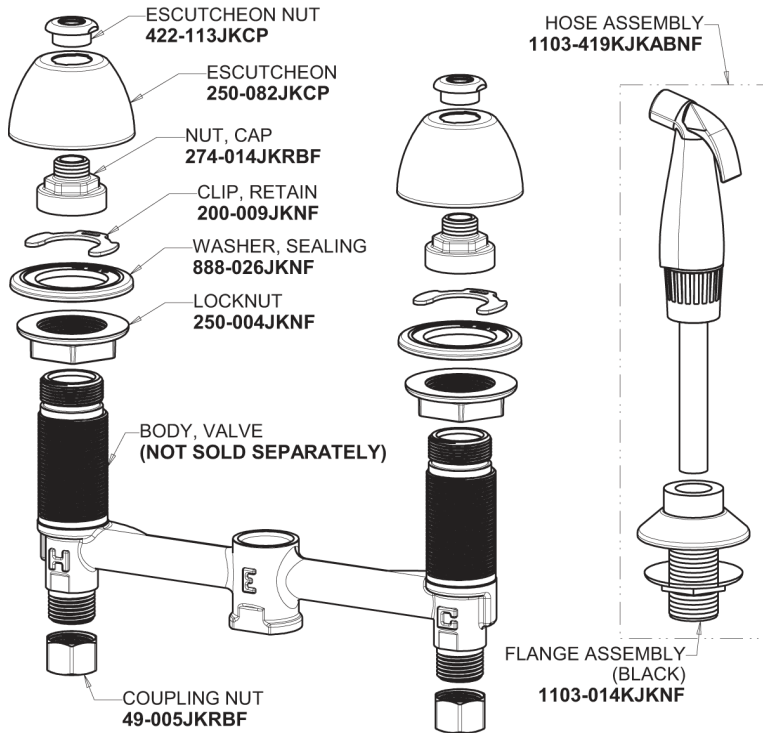

Repair Parts

200-AGN2AE3-317AB

Deck-mounted manual faucet with 8" centers

CHICAGO FAUCETS®

Geberit Group

Base Parts:

5-1/4" Rigid / Swing Gooseneck Spout GN2AJKABCP

For Technical Assistance:

Deck-mounted manual faucet with 8" centers

CHICAGO FAUCETS®

Geberit Group

785-502KJKCP

2.2 GPM (8.3 L/min) Aerator
E3JKABCP

4" Wristblade Handle
317-PRJKCP

Quatern Compression Cartridge (pair)
377-XTRHJKABNF (right)
377-XTLHJKABNF (left)