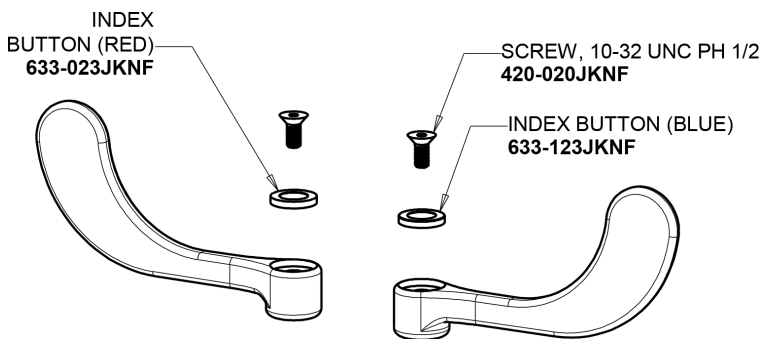

Repair Parts

526-317ABCP

Deck-mounted manual faucet with 4" centers

CHICAGO FAUCETS®

Geberit Group

Base Parts:

4" Wristblade Handle 317-PRJKCP

6-1/4" Rigid / Swing Double-Bend Spout DB6AJKABCP

Full Flow Outlet E1JKABRCF

Quatern Compression Cartridge (pair) 1-099XTJKABNF (right) 1-100XTJKABNF (left)

For Technical Assistance:

Phone: 800-TEC-TRUE (832-8783)

Email: techsupport.us@chicagofaucets.com