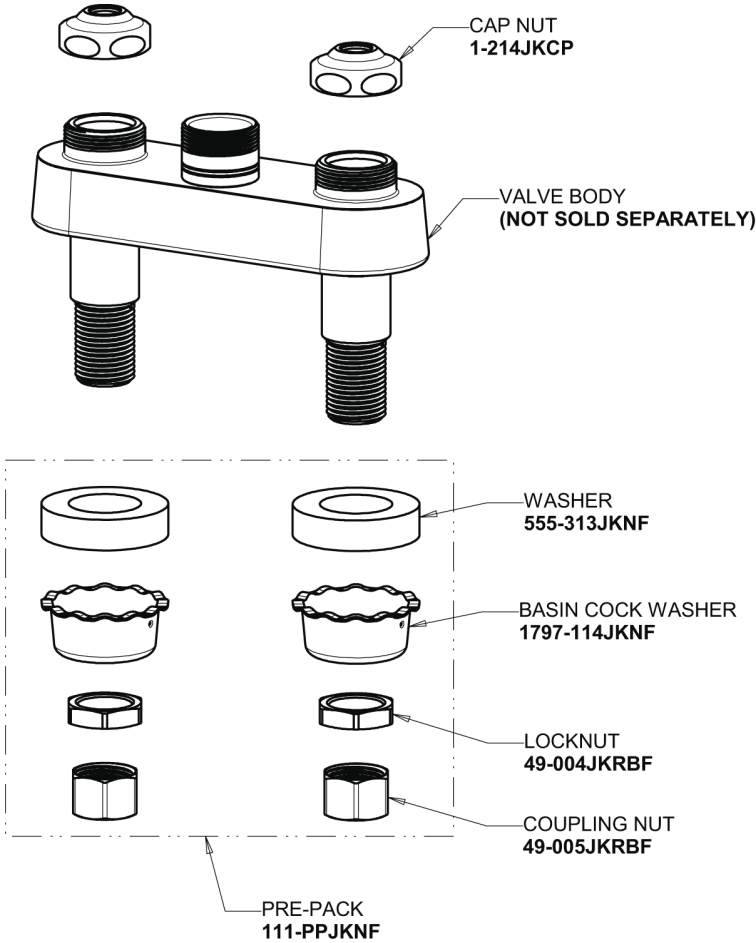

Repair Parts

526-317ABCP

Deck-mounted manual faucet with 4" centers

CHICAGO FAUCETS®

Geberit Group

Base Parts:

4" Wristblade Handle 317-PRJKCP

6-1/4" Rigid / Swing Double-Bend Spout DB6AJKABCP

Full Flow Outlet E1JKABRCF

Quatern Compression Cartridge (pair) 1-099XTJKABNF (right) 1-100XTJKABNF (left)

For Technical Assistance:

Phone: 800-TEC-TRUE (832-8783)

Email: techsupport.us@chicagofaucets.com