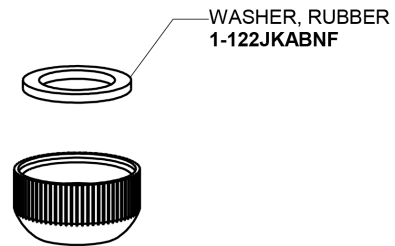

Repair Parts

526-317ABCP

Deck-mounted manual faucet with 4" centers

CHICAGO FAUCETS®

Geberit Group

Base Parts:

4" Wristblade Handle 317-PRJKCP

6-1/4" Rigid / Swing Double-Bend Spout DB6AJKABCP

Full Flow Outlet E1JKABRCF

Quatern Compression Cartridge (pair) 1-099XTJKABNF (right) 1-100XTJKABNF (left)

For Technical Assistance:

Phone: 800-TEC-TRUE (832-8783)

Email: techsupport.us@chicagofaucets.com