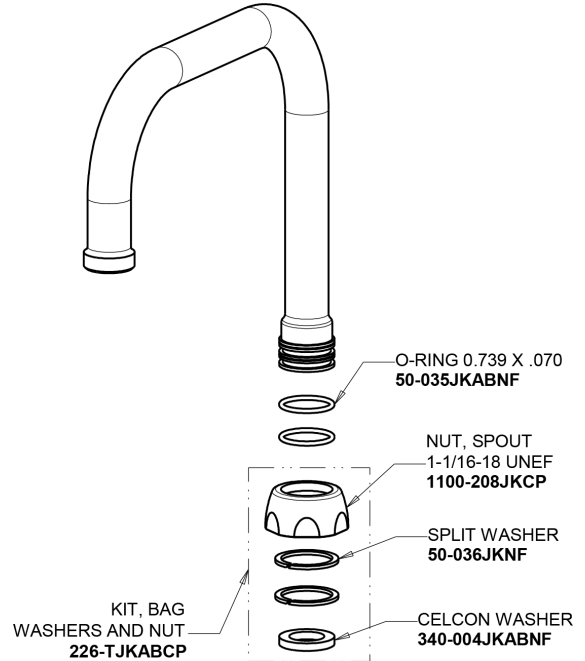

Repair Parts

526-317ABCP

Deck-mounted manual faucet with 4" centers

CHICAGO FAUCETS®

Geberit Group

Base Parts:

4" Wristblade Handle 317-PRJKCP

6-1/4" Rigid / Swing Double-Bend Spout DB6AJKABCP

Full Flow Outlet E1JKABRCF

Quatern Compression Cartridge (pair) 1-099XTJKABNF (right) 1-100XTJKABNF (left)

For Technical Assistance:

Phone: 800-TEC-TRUE (832-8783)

Email: techsupport.us@chicagofaucets.com