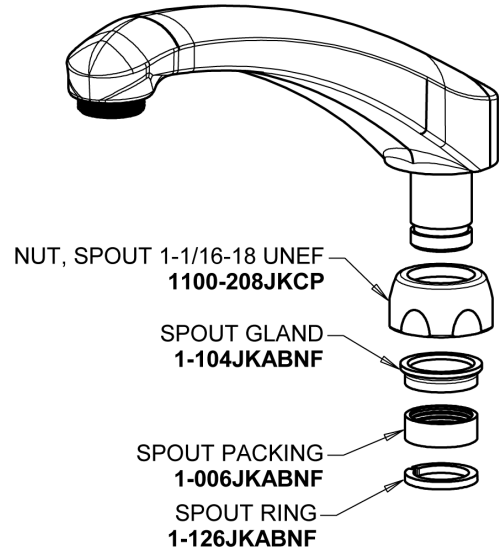

8" L Type Swing Spout L8LEOJKAB