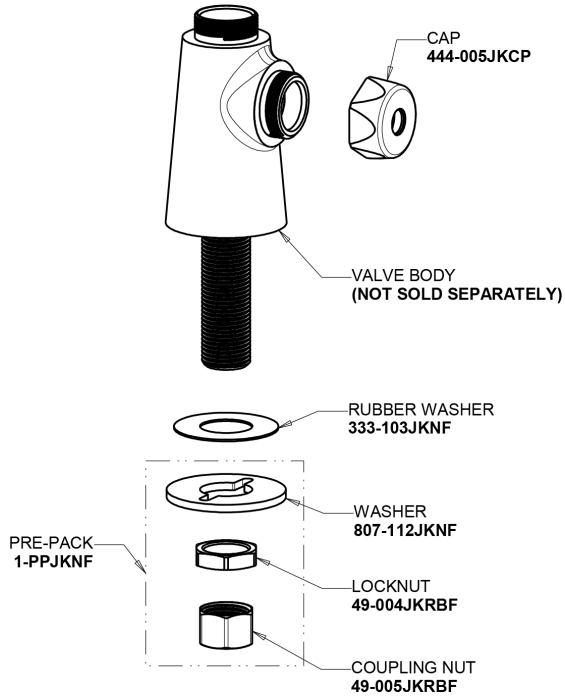

# Repair Parts

349-L8ABCP

Deck-mounted manual faucet, single-hole, single-supply

## Base Parts:

## 2-3/8" Lever Handle 369-JKCP