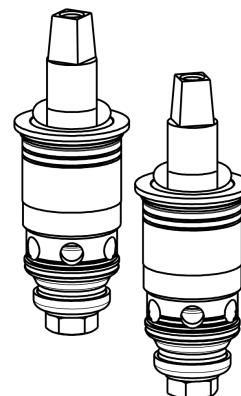

## Base Parts:

# CHICAGO FAUCETS®

Geberit Group

4" Wristblade Handle  
317-PRJKCP

1.5 GPM (5.7 L/min) Aerator  
E35JKABCP

Quatern Compression Cartridge (pair)  
1-099XTJKABNF (right)  
1-100XTJKABNF (left)