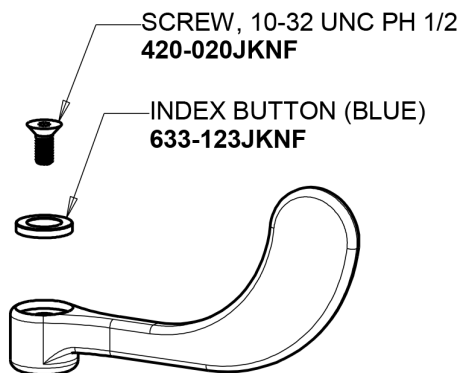

# Repair Parts

1100-GN2AE35-317AB

Deck-mounted manual faucet with 8" centers

# CHICAGO FAUCETS®

Geberit Group

4" Wristblade Handle  
317-PRJKCP

1.5 GPM (5.7 L/min) Aerator  
E35JKABCP

Quatern Compression Cartridge (pair)  
1-099XTJKABNF (right)  
1-100XTJKABNF (left)