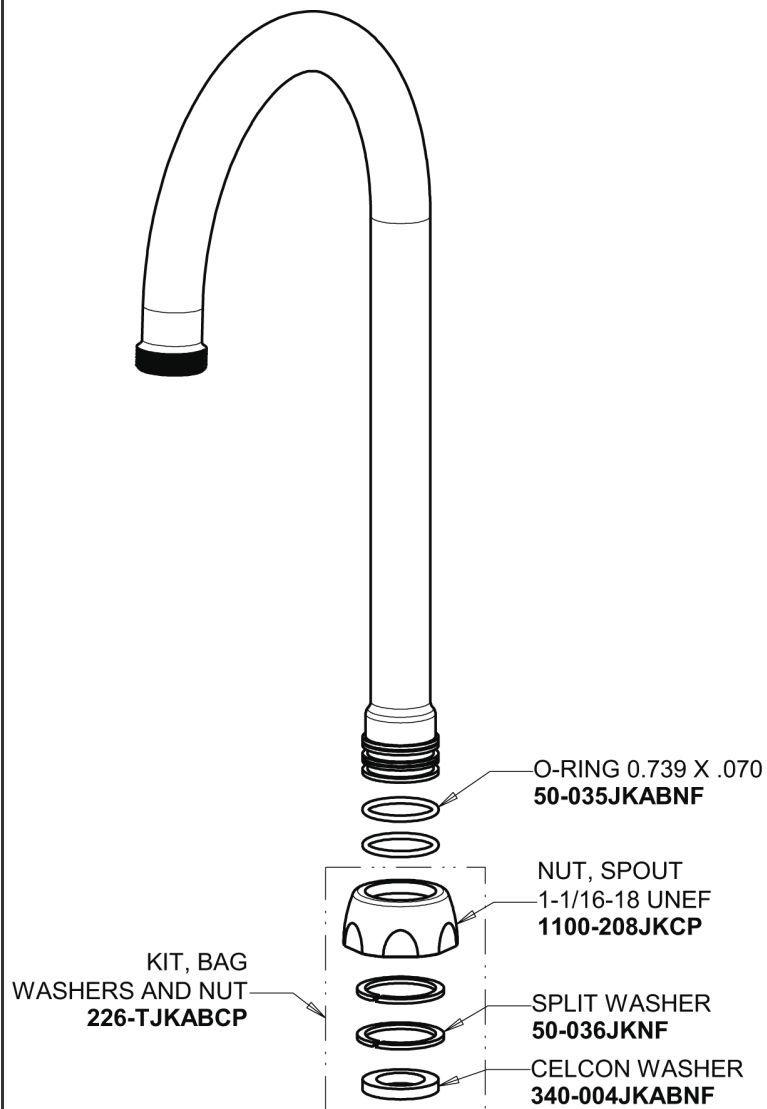

# Repair Parts

1100-GN2AE35-317AB

Deck-mounted manual faucet with 8" centers

## Base Parts:

## 5-1/4" Rigid / Swing Gooseneck Spout GN2AJKABCP