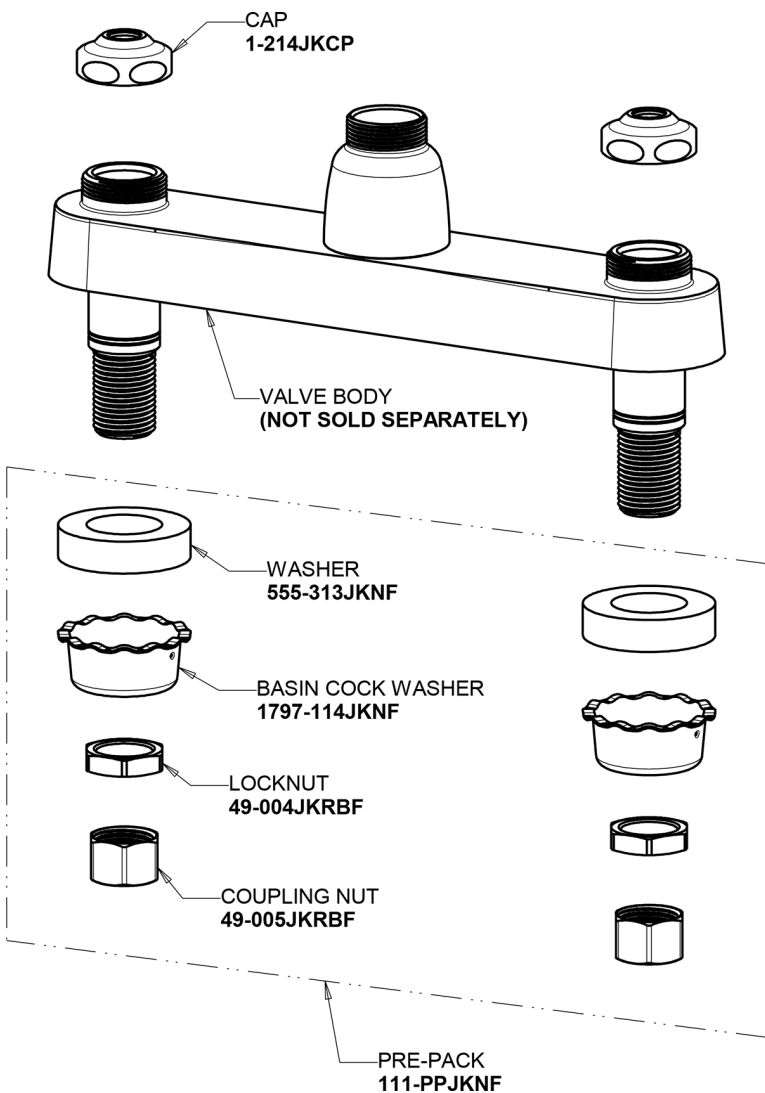

# Repair Parts

1100-GN2AE35-317AB

Deck-mounted manual faucet with 8" centers

## Base Parts:

## 5-1/4" Rigid / Swing Gooseneck Spout GN2AJKABCP