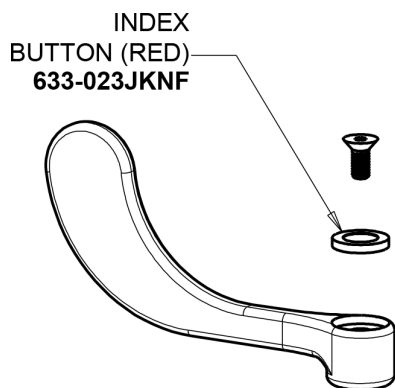

# Repair Parts

1100-GN2AE35-317AB

Deck-mounted manual faucet with 8" centers

# CHICAGO FAUCETS®

Geberit Group

4" Wristblade Handle  
317-PRJKCP

1.5 GPM (5.7 L/min) Aerator  
E35JKABCP

Quatern Compression Cartridge (pair)  
1-099XTJKABNF (right)  
1-100XTJKABNF (left)