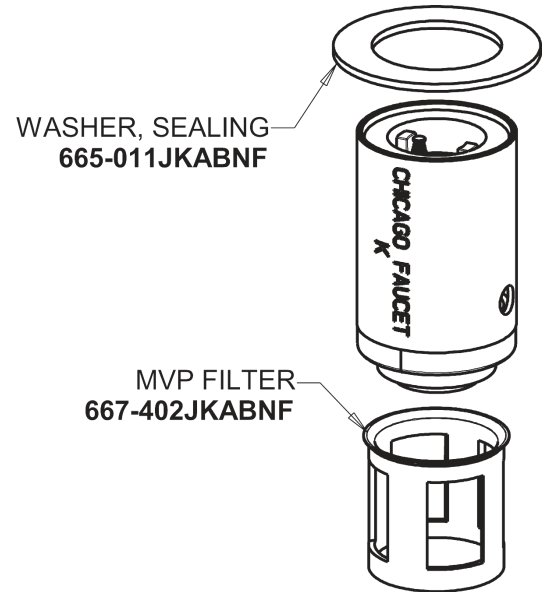

Repair Parts

333-E2805-665PSHAB

Deck-mounted metering faucet, single-hole, single-supply

CHICAGO FAUCETS®

Geberit Group

Base Parts:

0.5 GPM (1.9 L/min) Vandal Proof Econo-Flo Non-Aerating
Spray
E2805JKABCP

MVP Metering Cartridge
671-XJKABNF

1-3/4" Vandal Proof Push Handle
665-PSHJKCP

For Technical Assistance:

Phone: 800-TEC-TRUE (832-8783)

Email: techsupport.us@chicago faucets.com

2100 South Clearwater Drive

Des Plaines, IL 60018

Phone: 847-803-5000