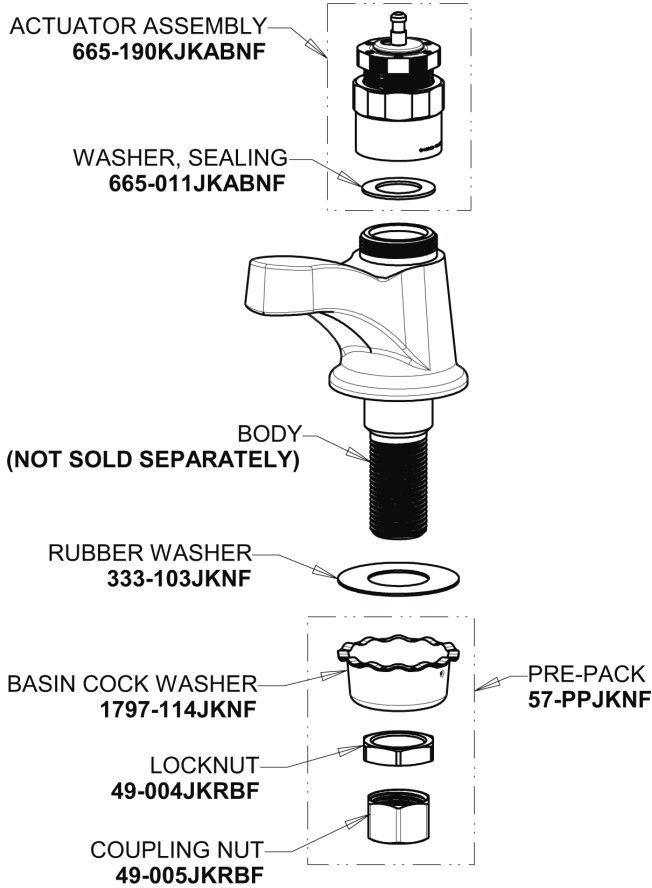

Repair Parts

333-E2805-665PSHAB

Deck-mounted metering faucet, single-hole, single-supply

CHICAGO FAUCETS®

Geberit Group

Base Parts:

0.5 GPM (1.9 L/min) Vandal Proof Econo-Flo Non-Aerating
Spray
E2805JKABCP

MVP Metering Cartridge
671-XJKABNF

1-3/4" Vandal Proof Push Handle
665-PSHJKCP

For Technical Assistance:

Phone: 800-TEC-TRUE (832-8783)

Email: techsupport.us@chicago faucets.com

2100 South Clearwater Drive

Des Plaines, IL 60018

Phone: 847-803-5000