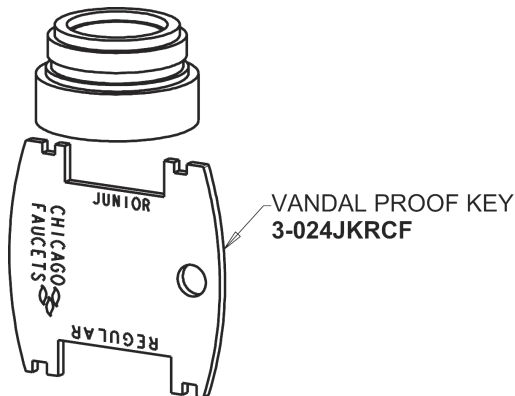

Repair Parts

333-E2805-665PSHAB

Deck-mounted metering faucet, single-hole, single-supply

CHICAGO FAUCETS®

Geberit Group

Base Parts:

0.5 GPM (1.9 L/min) Vandal Proof Econo-Flo Non-Aerating
Spray
E2805JKABCP

MVP Metering Cartridge
671-XJKABNF

1-3/4" Vandal Proof Push Handle
665-PSHJKCP

For Technical Assistance:

Phone: 800-TEC-TRUE (832-8783)

Email: techsupport.us@chicago faucets.com

2100 South Clearwater Drive

Des Plaines, IL 60018

Phone: 847-803-5000