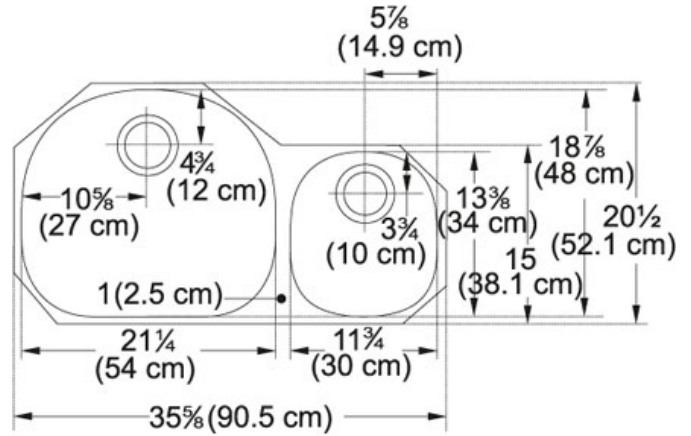

## TECHNICAL DATA

Minimum Cabinet Size	39"
Drain Opening	3 1/2"
Length of large bowl	21 1/4"
Width of large bowl	18 15/16"
Depth of large bowl	9 1/16"
Length of small bowl	11 3/4"
Width of small bowl	13 3/8"
Depth of small bowl	6 5/16"
Number of Bowls	2
Cutout Length	34 7/16"
Cutout Width	19 5/16"
Type of Material	18 Gauge Stainless Steel
Cut-Out Template	Yes
Installation Clips	Yes
Franke Integral Ledge	BUILT-IN
Where to buy	Showroom
Where to buy	Showroom