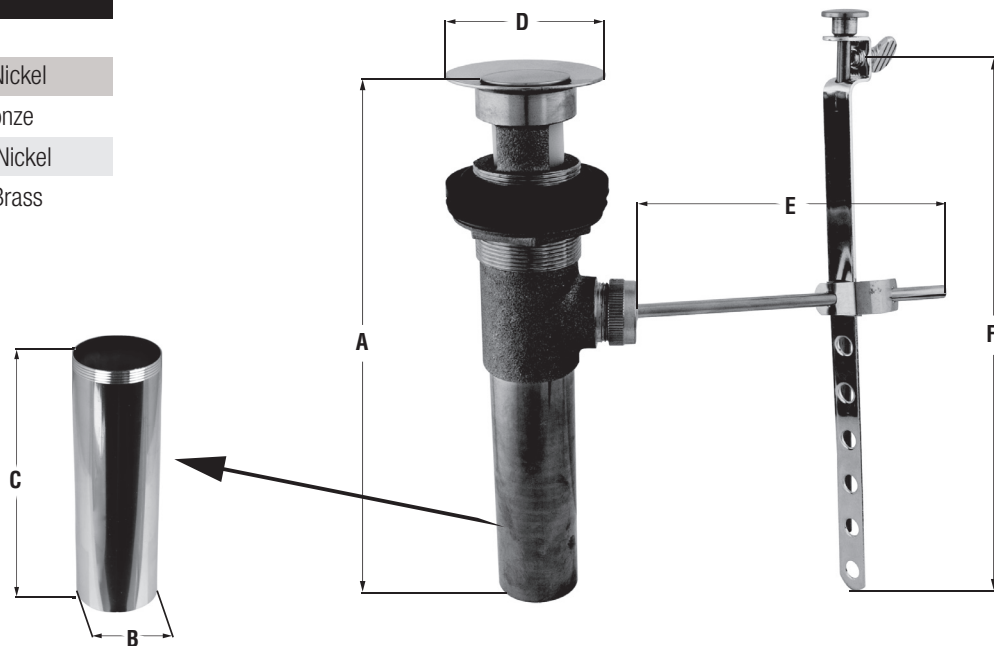

## Lavatory Drain Pop-Up Style

### Product Features

- Brass construction
- For Lavatories With Overflow Holes
- Fits 1-1/2" (38.1mm) Openings

## Product Specifications/Dimensions

in	8	1-1/4	4	2-1/4	4-9/16	8-1/16
	A	B	C	D	E	F
mm	203.2	31.75	101.6	57.15	115.88	204.78