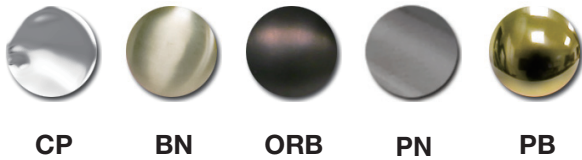

## Lavatory Drain Pop-Up Style

### Product Features

- Brass construction
- For Lavatories With Overflow Holes
- Fits 1-1/2" (38.1mm) Openings

### Finishes Available

## Product Numbers

ITEM	FINISH
MB301CP	Chrome Plated
MB301BN	PVD Brushed Nickel
MB301ORB	Oil Rubbed Bronze
MB301PN	PVD Polished Nickel
MB301PB	PVD Polished Brass