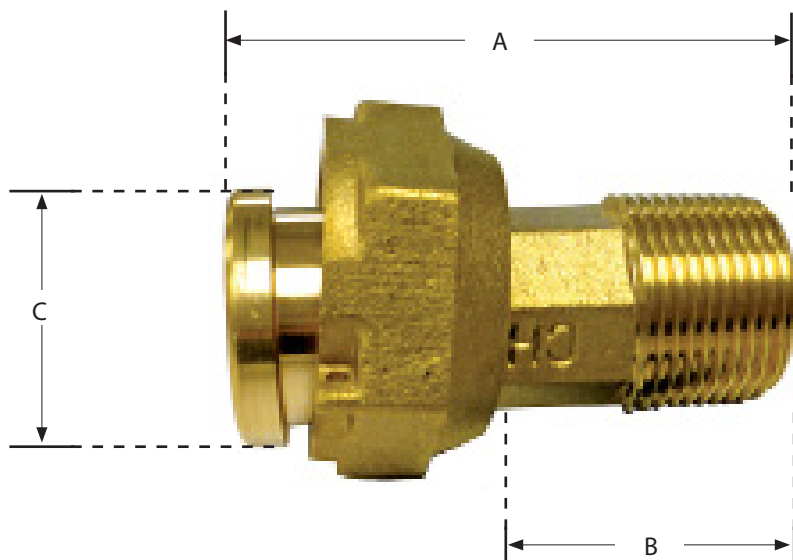

## WATER METER COUPLING COMPLETE WITH GASKET

- Heavy cast brass
- Complete with gasket

Part No.	Size	NPSM	Legnth	NPT	A	B	C
M20058	.50"	.75"	2.38"	.50"	2.69"	2.00"	1.25"
M20075	.75"	1.00"	2.50"	.75"	2.88"	2.13"	1.50"
M20100	1.00"	1.25"	2.65"	1.00"	2.25"	2.25"	1.94"