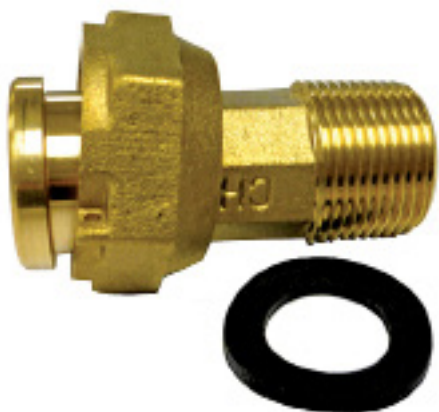

## WATER METER COUPLING COMPLETE WITH GASKET

- Heavy cast brass
- Complete with gasket

Part No.	Size	NPSM	Legnth	NPT	A	B	C
M20058	.50"	.75"	2.38"	.50"	2.69"	2.00"	1.25"
M20075	.75"	1.00"	2.50"	.75"	2.88"	2.13"	1.50"
M20100	1.00"	1.25"	2.65"	1.00"	2.25"	2.25"	1.94"