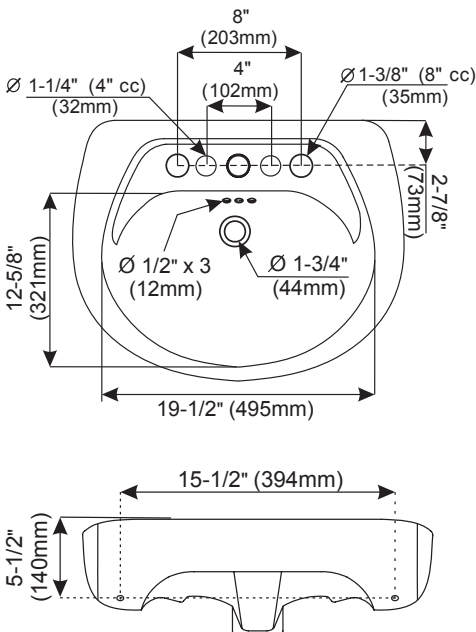

Product Specifications

* All measurements are nominal. Please verify before actual installation.

Warranty and Codes

This product comes complete with installation, operating, care and maintenance instructions. This PROFLO product carries a limited lifetime warranty on the porcelain. In an effort to continually improve our products, we will make design changes from time to time. We reserve the right to ship newly designed product to fill any order unless we agree in writing to do otherwise.