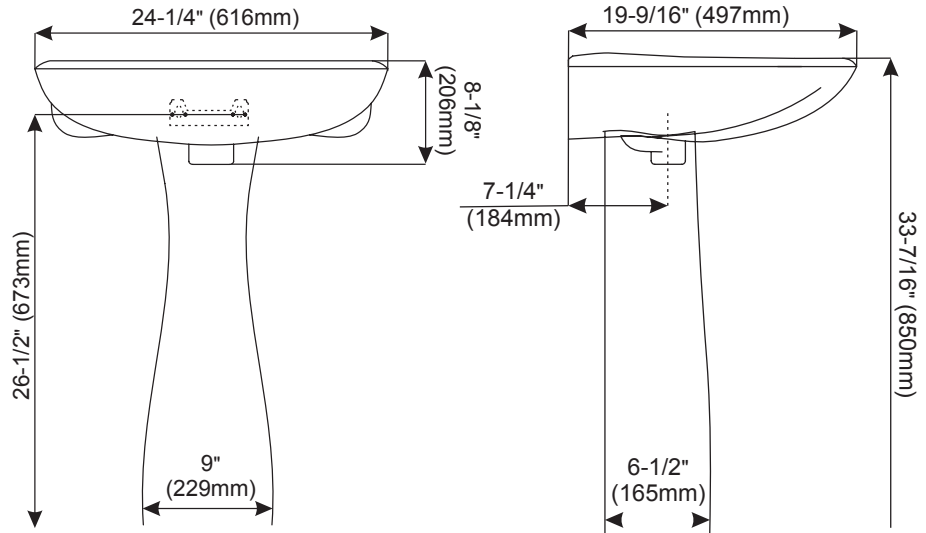

Product Specifications

* All measurements are nominal. Please verify before actual installation.

Warranty and Codes

This product comes complete with installation, operating, care and maintenance instructions. This PROFLO product carries a limited lifetime warranty on the porcelain. In an effort to continually improve our products, we will make design changes from time to time. We reserve the right to ship newly designed product to fill any order unless we agree in writing to do otherwise.