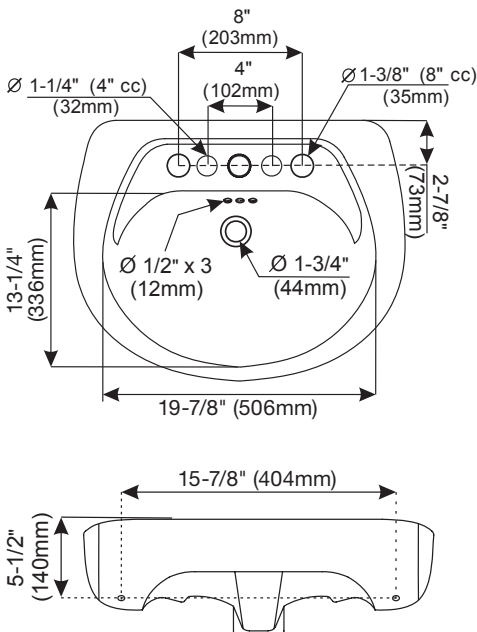

Product Specifications

* All measurements are nominal. Please verify before actual installation.

Warranty and Codes

This product comes complete with installation, operating, care and maintenance instructions. This PROFLO product carries a limited lifetime warranty on the porcelain. In an effort to continually improve our products, we will make design changes from time to time. We reserve the right to ship newly designed product to fill any order unless we agree in writing to do otherwise.