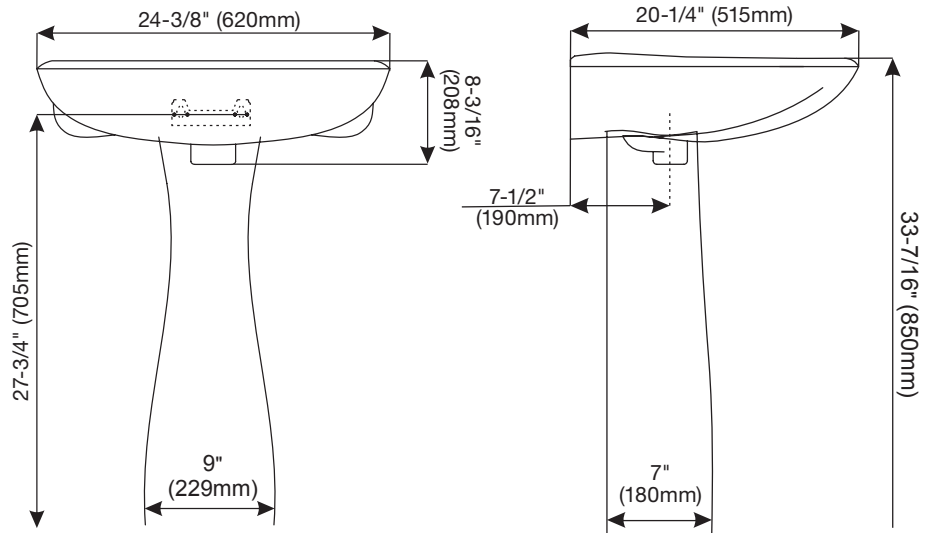

Product Specifications

* All measurements are nominal. Please verify before actual installation.

Warranty and Codes

This product comes complete with installation, operating, care and maintenance instructions. This PROFLO product carries a limited lifetime warranty on the porcelain. In an effort to continually improve our products, we will make design changes from time to time. We reserve the right to ship newly designed product to fill any order unless we agree in writing to do otherwise.