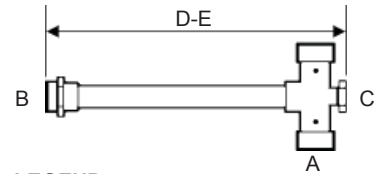

LEGEND:

Letter "D" signifies two (2) drains
 Letter "C" signifies all cast brass tee
 Letter "F" signifies fabricated tee
 Letter "U" signifies fabricated tee with union

Part Number	Model Number	NPT A O.D. (in.)	NPT A I.D. (in.)	B (in.)	D-E Length (in.)	C Tapping	List Price Each	
Cast Brass								
952270	TCB-1	1	3/4	1 female	2	3/4	See separate price list	
952271	TCB-1D	1	3/4	1 female	2	(2) 1/2		
952273	TCB-1S	1	3/4	1 sweat	2	3/4		
952276	TCB-1SD	1	3/4	1 sweat	2-1/4	(2) 1/2		
952243	TCB-2D	1-1/4	1	1 female X 1-1/4 male	5	(2) 3/4		
952248	TCB-11	1	3/4	1 male	10-3/4	1/2		
952249	TCB-11D	1	3/4	1 male	10-3/4	(2) 1/2		
Fabricated								
952305	TFB-7D	1-1/4	1	1-1/4 male	Flexcon®	(2) 3/4		
952310	TFB-11	1	3/4	1 male	11	3/4		
952313	TFB-11D	1	3/4	1 male	11	(2) 1/2		
952316	TFB-13	1	3/4	1 male	13	3/4		
952319	TFB-13D	1	3/4	1 male	13	(2) 1/2		
952322	TFB-44	1-1/4	1	1-1/4 male	15	3/4		
952325	TFB-44D	1-1/4	1	1-1/4 male	15	(2) 3/4		
With Union								
952340	TFB-13U	1	3/4	1 male	13	3/4		
952344	TFB-13UD	1	3/4	1 male	13	(2) 1/2		
952348	TFB-44U	1-1/4	1	1-1/4 male	16	3/4		
952352	TFB-44UD	1-1/4	1	1-1/4 male	16	(2) 3/4		
952356	TFB-88U	1	3/4	1 male	12	3/4		
952360	TFB-88UD	1	3/4	1 male	12	(2) 1/2		
952364	TFB-91UF	1	3/4	1 female	WellMate™	3/4		
952368	TFB-91UD	1	3/4	1 female	WellMate™	(2) 1/2		
952372	TFB-91UFD	1	3/4	1 male	12	3/4		
952376	TFB-99UD	1	3/4	1 male	12	(2) 1/2		
Designed to accommodate the new flush to skirt female tank fittings								
952306	TFB-10	1	3/4	1 male	4 1/2	3/4		
952308	TFB-10D	1	3/4	1 male	4 1/2	(2) 1/2		
952366	TFB-91UMX	1	3/4	1 male	3	3/4		
952370	TFB-91UMDX	1	3/4	1 male	3	(2) 1/2		
952346	TFB-50U	1	3/4	1 male	Flexcon®	3/4		
952347	TFB-50UD	1	3/4	1 male	Flexcon®	(2) 1/2		