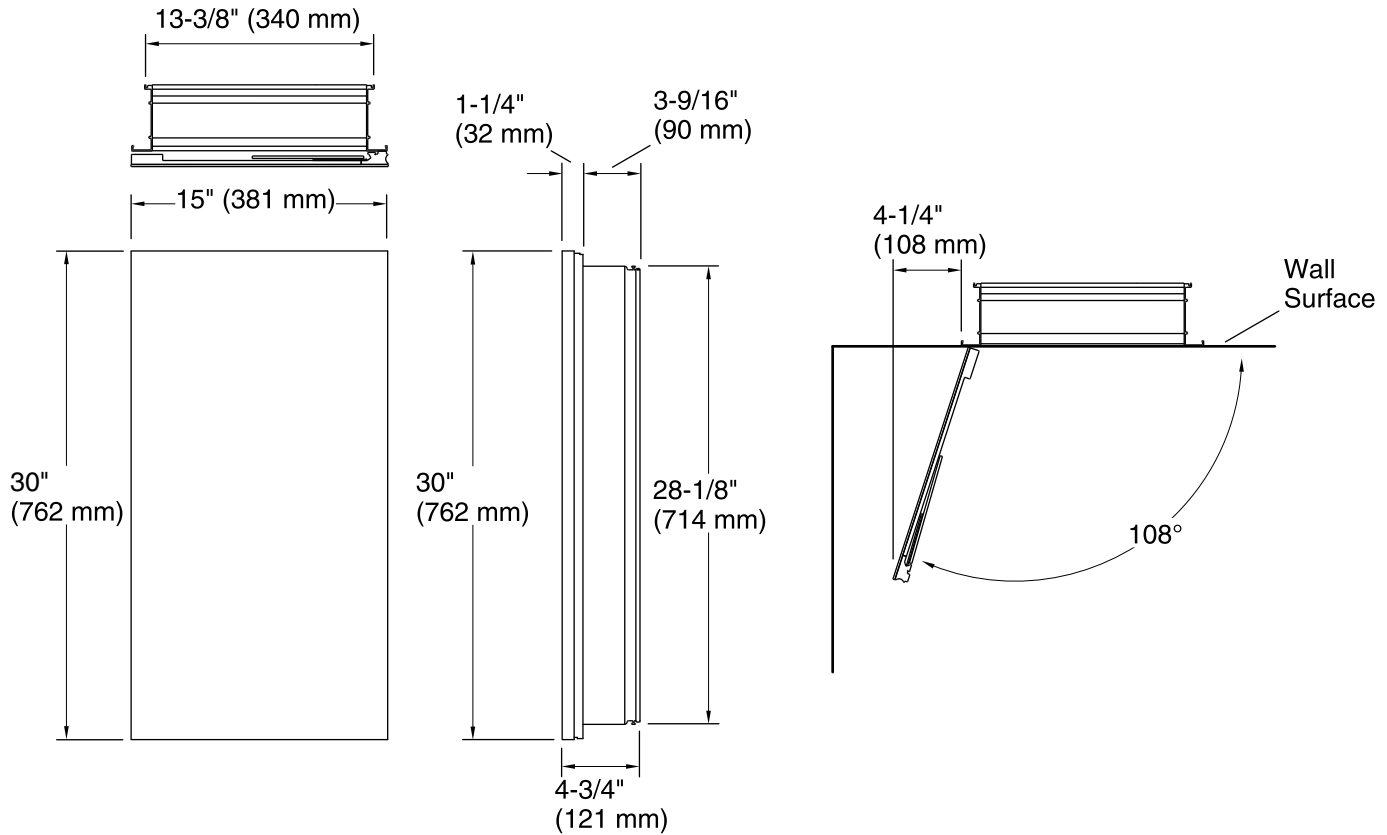

## Features

- Vertically adjustable 3x magnifying mirror on inside of door.
- Three adjustable tempered glass shelves.
- Full-overlay mirrored door.
- Mirrored interior.
- Slow-close door prevents slamming.
- Two-way adjustable hinges with 108-degree opening capability for easy cabinet access.
- Can be installed with left- or right-hand swing.
- Includes mounting hardware for surface or recessed installation.
- Requires K-99012 side mirror kit (sold separately) for surface mount installation.

## Technical Information

All product dimensions are nominal.

### Recess-Mount Cutout:

Width:	13-1/2" (343 mm)
Height:	28-1/4" (718 mm)
Depth:	3-11/16" (94 mm)

This cabinet is designed for either right or left door swing. Check for obstructions.

Cutout for recess-mount installations: 13-1/2" (343 mm) width x 28-1/4" (718 mm) height x 3-11/16" (94 mm) depth.