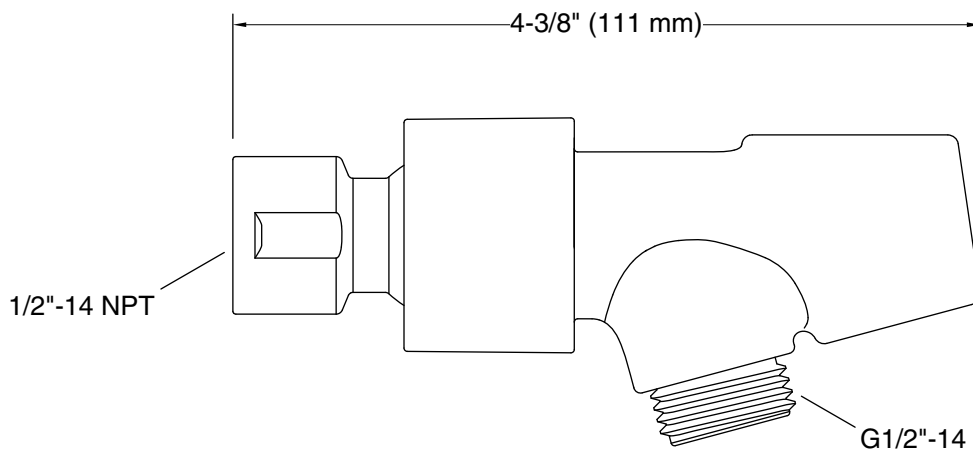

Technical Information

All product dimensions are nominal.

Material: Metal

Notes

Install this product according to the installation guide.