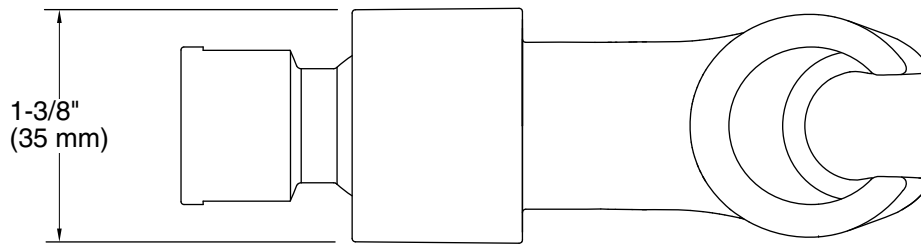

Technical Information

All product dimensions are nominal.

Material: Metal

Notes

Install this product according to the installation guide.