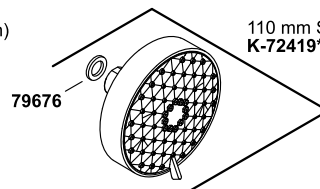

# Awaken®

handshower cradle  
K-98771-CP

90 mm Sprayface  
K-72416\*\* (1.5 gpm)  
K-72417\*\* (1.75 gpm)

90 mm Sprayface  
K-72418\*\* (2.0 gpm)

110 mm Sprayface  
K-72419\*\* (2.0 gpm)

90 mm Sprayface  
K-72422\*\* (1.5 gpm)  
K-72423\*\* (1.75 gpm)

90 mm Sprayface  
K-72424\*\* (2.0 gpm)

110 mm Sprayface  
K-72425\*\* (2.0 gpm)

90 mm Sprayface  
K-72414\*\*

110 mm Sprayface  
K-72415\*\*  
K-72415-MA\*\* (ADA Compliant)

90 mm Sprayface  
K-72420\*\*

110 mm Sprayface  
K-72421\*\*  
K-72421-MA\*\* (ADA Compliant)