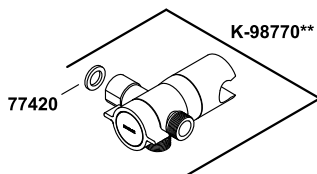

# Awaken®

handshower cradle  
K-98771-CP

90 mm Sprayface  
K-72416\*\* (1.5 gpm)  
K-72417\*\* (1.75 gpm)

90 mm Sprayface  
K-72418\*\* (2.0 gpm)

110 mm Sprayface  
K-72419\*\* (2.0 gpm)

90 mm Sprayface  
K-72422\*\* (1.5 gpm)  
K-72423\*\* (1.75 gpm)

110 mm Sprayface  
K-72421\*\*  
K-72421-MA\*\* (ADA Compliant)