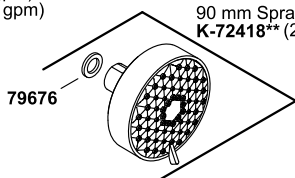

# Awaken®

handshower cradle  
K-98771-CP

90 mm Sprayface  
K-72416\*\* (1.5 gpm)  
K-72417\*\* (1.75 gpm)

90 mm Sprayface  
K-72418\*\* (2.0 gpm)

110 mm Sprayface  
K-72419\*\* (2.0 gpm)

90 mm Sprayface  
K-72422\*\* (1.5 gpm)  
K-72423\*\* (1.75 gpm)

90 mm Sprayface  
K-72424\*\* (2.0 gpm)

110 mm Sprayface  
K-72425\*\* (2.0 gpm)

90 mm Sprayface  
K-72414\*\*

110 mm Sprayface  
K-72415\*\*  
K-72415-MA\*\* (ADA Compliant)

90 mm Sprayface  
K-72420\*\*

110 mm Sprayface  
K-72421\*\*  
K-72421-MA\*\* (ADA Compliant)