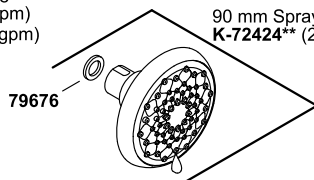

# Awaken®

handshower cradle  
K-98771-CP

90 mm Sprayface  
K-72416\*\* (1.5 gpm)  
K-72417\*\* (1.75 gpm)

90 mm Sprayface  
K-72418\*\* (2.0 gpm)

110 mm Sprayface  
K-72419\*\* (2.0 gpm)

90 mm Sprayface  
K-72422\*\* (1.5 gpm)  
K-72423\*\* (1.75 gpm)

90 mm Sprayface  
K-72424\*\* (2.0 gpm)

110 mm Sprayface  
K-72425\*\* (2.0 gpm)

90 mm Sprayface  
K-72414\*\*

110 mm Sprayface  
K-72415\*\*  
K-72415-MA\*\* (ADA Compliant)

90 mm Sprayface  
K-72420\*\*

110 mm Sprayface  
K-72421\*\*  
K-72421-MA\*\* (ADA Compliant)