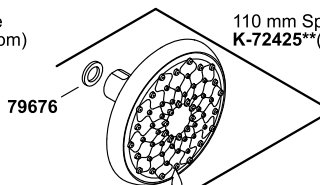

# Awaken®

handshower cradle  
K-98771-CP

90 mm Sprayface  
K-72416\*\* (1.5 gpm)  
K-72417\*\* (1.75 gpm)

90 mm Sprayface  
K-72418\*\* (2.0 gpm)

110 mm Sprayface  
K-72419\*\* (2.0 gpm)

90 mm Sprayface  
K-72422\*\* (1.5 gpm)  
K-72423\*\* (1.75 gpm)

90 mm Sprayface  
K-72424\*\* (2.0 gpm)

110 mm Sprayface  
K-72425\*\* (2.0 gpm)

90 mm Sprayface  
K-72414\*\*

110 mm Sprayface  
K-72415\*\*  
K-72415-MA\*\* (ADA Compliant)

90 mm Sprayface  
K-72420\*\*

110 mm Sprayface  
K-72421\*\*  
K-72421-MA\*\* (ADA Compliant)