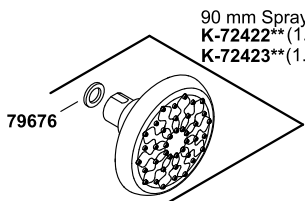

# Awaken®

handshower cradle  
K-98771-CP

90 mm Sprayface  
K-72416\*\* (1.5 gpm)  
K-72417\*\* (1.75 gpm)

90 mm Sprayface  
K-72418\*\* (2.0 gpm)

110 mm Sprayface  
K-72419\*\* (2.0 gpm)

90 mm Sprayface  
K-72422\*\* (1.5 gpm)  
K-72423\*\* (1.75 gpm)

90 mm Sprayface  
K-72424\*\* (2.0 gpm)

110 mm Sprayface  
K-72425\*\* (2.0 gpm)

90 mm Sprayface  
K-72414\*\*

110 mm Sprayface  
K-72415\*\*  
K-72415-MA\*\* (ADA Compliant)

90 mm Sprayface  
K-72420\*\*

110 mm Sprayface  
K-72421\*\*  
K-72421-MA\*\* (ADA Compliant)