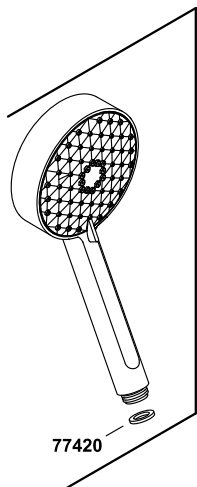

# Awaken®

handshower cradle  
K-98771-CP

90 mm Sprayface  
K-72416\*\* (1.5 gpm)  
K-72417\*\* (1.75 gpm)

90 mm Sprayface  
K-72418\*\* (2.0 gpm)

110 mm Sprayface  
K-72419\*\* (2.0 gpm)

90 mm Sprayface  
K-72422\*\* (1.5 gpm)  
K-72423\*\* (1.75 gpm)

90 mm Sprayface  
K-72424\*\* (2.0 gpm)

110 mm Sprayface  
K-72425\*\* (2.0 gpm)

90 mm Sprayface  
K-72414\*\*

110 mm Sprayface  
K-72415\*\*  
K-72415-MA\*\* (ADA Compliant)

90 mm Sprayface  
K-72420\*\*

110 mm Sprayface  
K-72421\*\*  
K-72421-MA\*\* (ADA Compliant)