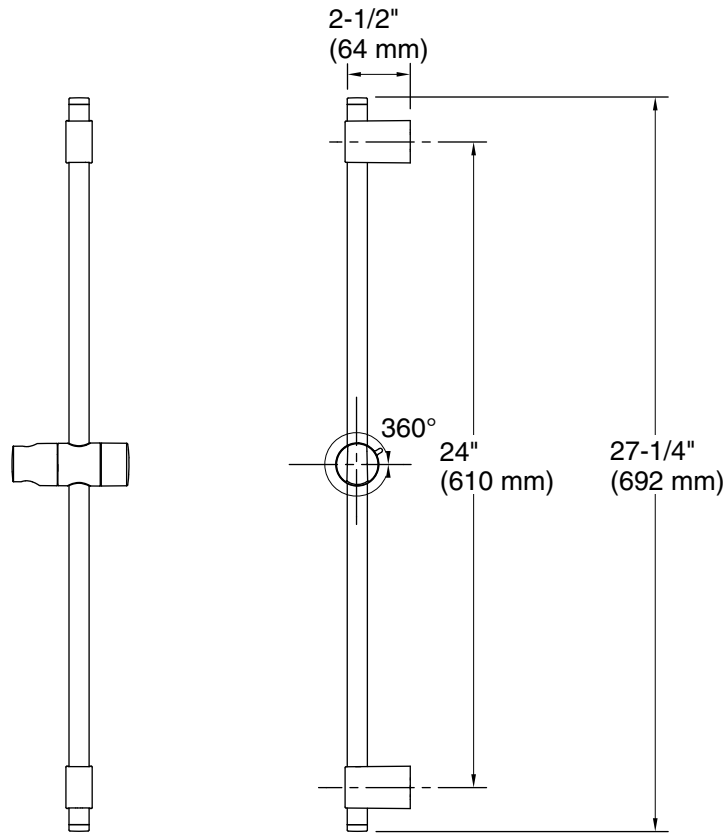

CP Polished Chrome

BN Vibrant® Brushed Nickel

2BZ Oil-Rubbed Bronze

BL Matte Black

Technical Information

All product dimensions are nominal.

Notes

Install this product according to the installation guide.