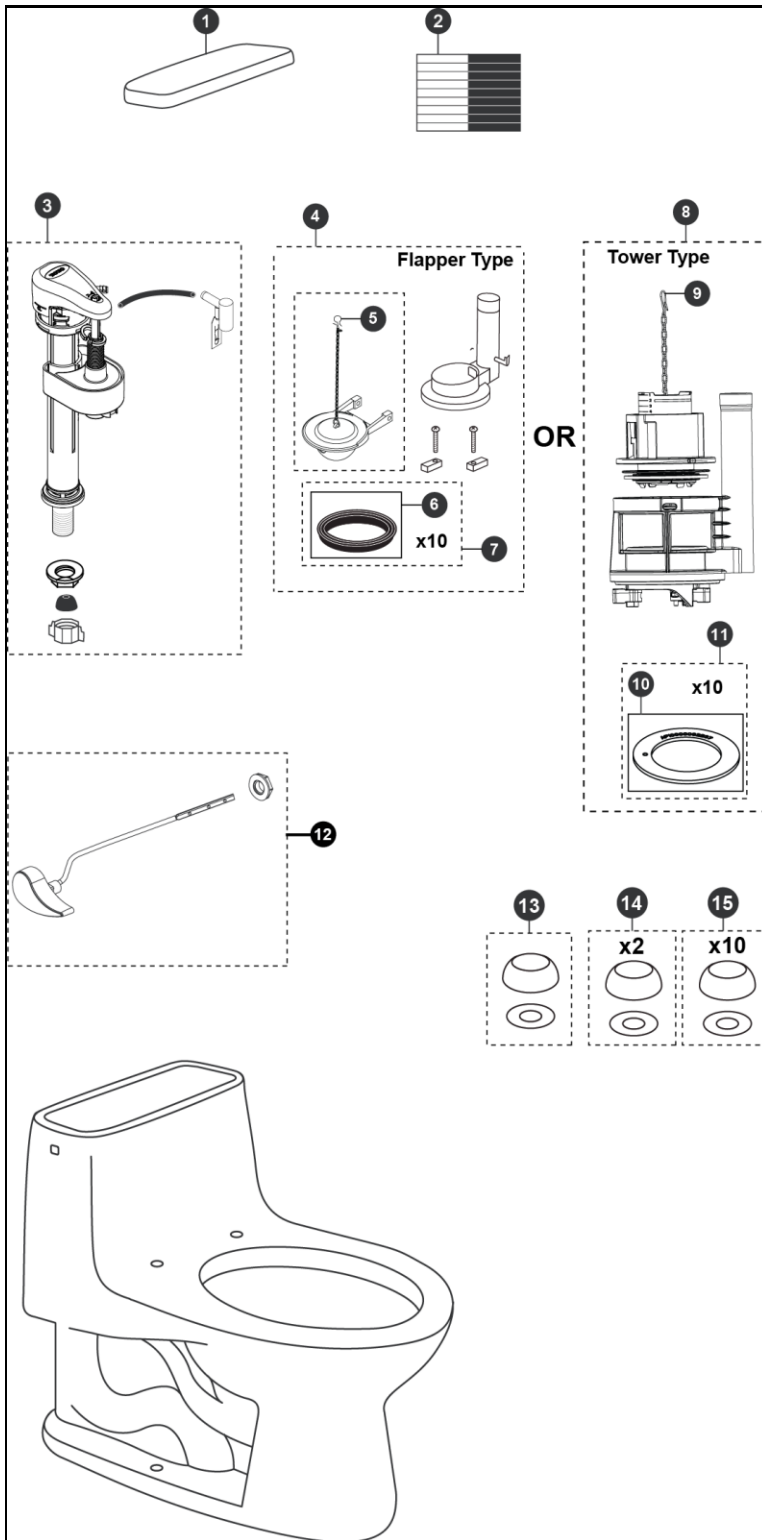

MS863113E  
CST863E  
CST863ET

**Eco Supreme®  
1.28 Gpf Toilet, Round,  
Power Gravity®, 12" Rough-In**

Item	Part	Description
1	TCU864CRE#01	Tank Lid w/ Velcro Tape
	TCU864CRE#03	Tank Lid w/ Velcro Tape
	TCU864CRE#11	Tank Lid w/ Velcro Tape
	TCU864CRE#12	Tank Lid w/ Velcro Tape
2	THU107	Velcro Tape
3	TSU54A	Fill Valve
4	THU245P-3	Flush Valve
5	THU332S	Flapper w/ Chain
6	9BU002E	Flush Valve Gasket (1 piece)
7	THU097	Flush Valve Gasket (10 pieces)
8	THU460.6D-A	Drain Valve
9	THU460-A	Flush Tower
10	THU407	Seal Gasket (1 piece)
11	THU370	Seal Gasket (10 piece)
12	THU004#01	Trip Lever
	THU004#03	Trip Lever
	THU004#11	Trip Lever
	THU004#12	Trip Lever
	THU004#CP	Trip Lever
	THU004#BN	Trip Lever
	THU004#PN	Trip Lever
13	THU044#01	Bolt Cap
	THU044#03	Bolt Cap
	THU044#11	Bolt Cap
	THU044#12	Bolt Cap
14	THU044S#01	Bolt Cap Set (2 pieces)
	THU044S#03	Bolt Cap Set (2 pieces)
	THU044S#11	Bolt Cap Set (2 pieces)
	THU044S#12	Bolt Cap Set (2 pieces)
15	THU098#01	Bolt Cap Sets (20 pieces)
	THU098#03	Bolt Cap Sets (20 pieces)
	THU098#11	Bolt Cap Sets (20 pieces)
	THU098#12	Bolt Cap Sets (20 pieces)

**Note:**

Product Number Explanations	
<b>One-Piece Toilet</b>	<b>Colors</b>
(MS) Toilet & Seat Combination	(#01) Cotton
(CST) Gravity Type Toilet	(#03) Bone
(863) Toilet Model	(#11) Colonial White
(113) Seat Model	(#12) Sedona Beige
(E) E-Max®	
(T) Drain Valve Tower	

Actual Product may vary slightly from illustration.