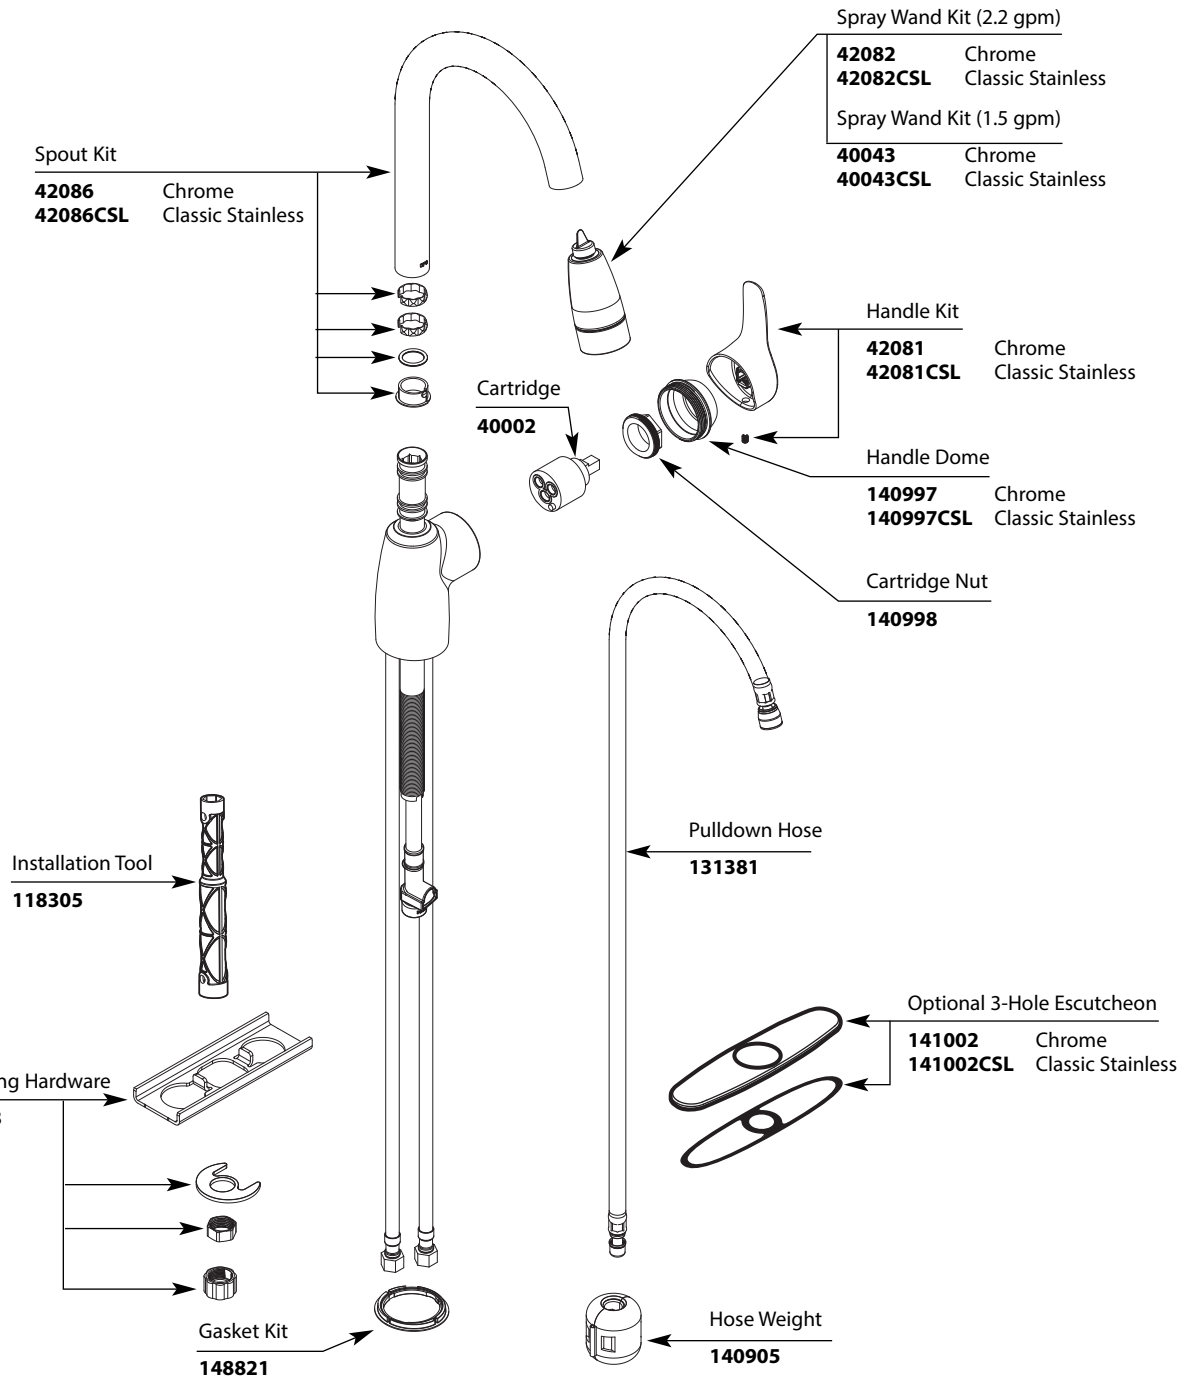

A Moen Incorporated Brand

BAYSTONE™		
One-Handle Pulldown Kitchen		
MODEL	HANDLE	FINISH
CA42519	Lever	Chrome
CA42519CSL	Lever	Classic Stainless