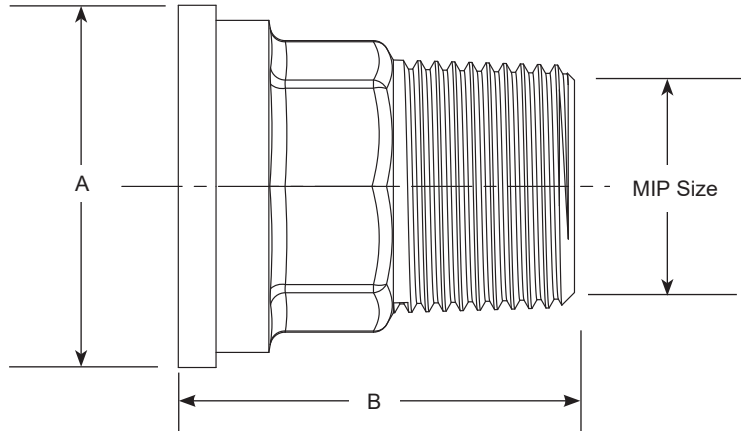

SUBMITTAL INFORMATION

Coppersetter Swivel - (CSS8-xx-NL style)

MALE IRON PIPE THREAD SWIVEL

MALE IRON PIPE SWIVEL	MALE IRON PIPE THREAD SIZE	DIM. "A"	DIM. "B"	APPROX. Wt. LBS	PART NUMBER	✓ SUBMITTED ITEM(S)
3/4"	3/4"	1-1/2"	1-21/32"	0.31	CSS8-33-NL	
3/4"	1"	1-1/2"	2"	0.4	CSS8-34-NL	

FEATURES

- All brass that comes in contact with potable water conforms to AWWA Standard C800 (ASTM B584, UNS C89833)
- The product has the letters "NL" cast into the main body for lead-free identification
- Brass components that do not come in contact with potable water conform to AWWA Standard C800 (ASTM B62 and ASTM B584, UNS C83600, 85-5-5-5)