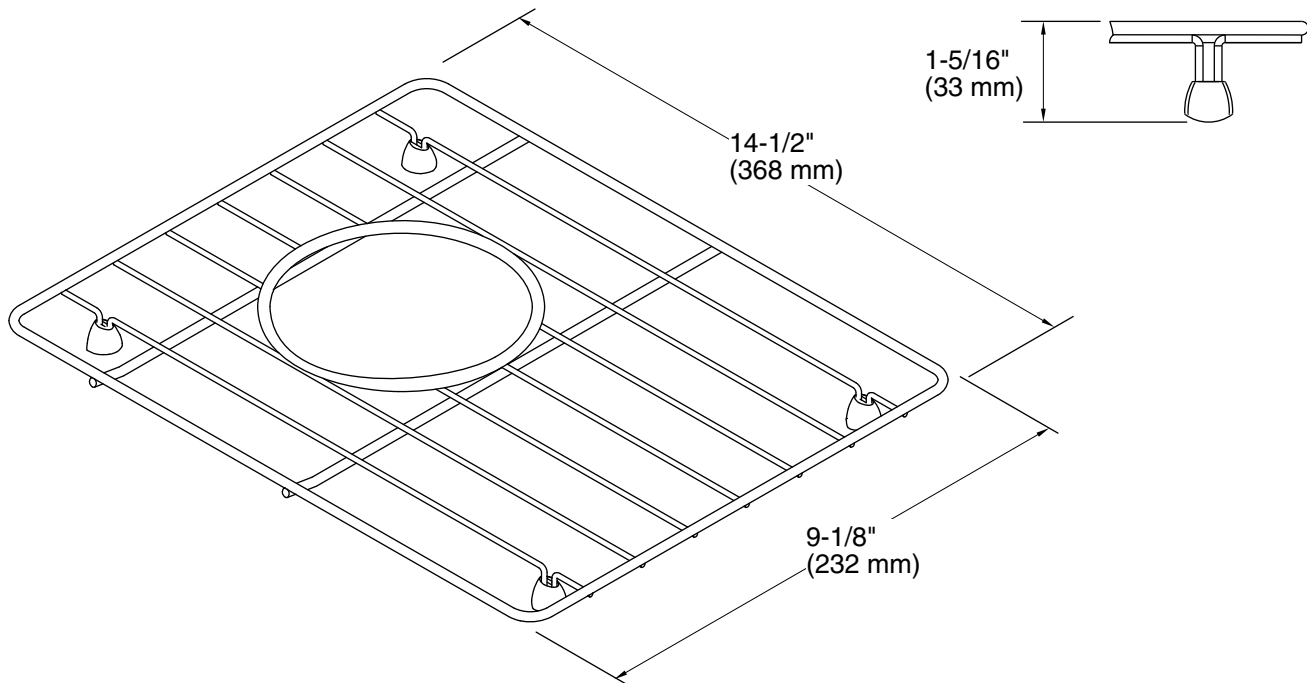

Features

- Fits in the small bowl of the K-6426 and K-6427 Whitehaven kitchen sinks.
- Helps protect sink surface from daily wear.
- Dishwasher safe.
- Rubber feet provide added protection.

Material

- Durable stainless steel construction.

Color	Code	Description
-------	------	-------------

	ST	Stainless Steel
--	----	-----------------

Technical Information

All product dimensions are nominal.

Material: Stainless Steel