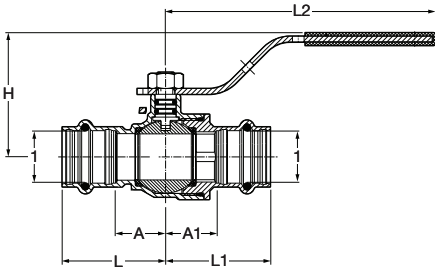

Size (in)	Insulation max w no ext (in)	Insulation max w ext (in)	Extension Part No.
½	0.50	2.15	23443
¾	0.55	2.20	23443
1	0.60	2.30	23445
1¼	0.69	2.39	23445
1½	1.25	3.35	23447
2	1.31	3.41	23447

This document is subject to updates. For the most current Viega technical literature, please visit www.viega.us.

Viega ProPress Ball Valve Zero Lead Bronze P x P - Model 2971.3ZL

Part No.	Size (in)	A (in)	A1 (in)	L (in)	L1 (in)	L2 (in)	H (in)
	1						
79923	1/2	0.75	0.75	1.57	1.57	4.57	1.97
79928	3/4	0.85	0.87	1.75	1.77	4.57	2.09
79933	1	1.02	1.06	1.93	1.96	5.75	2.46
79938	1 1/4	1.14	1.12	2.17	2.15	5.75	2.67
79943	1 1/2	1.46	1.25	2.87	2.67	6.12	3.02
79948	2	1.73	1.47	3.31	3.05	6.12	3.32