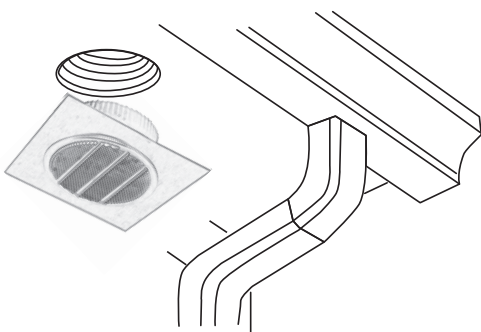

Underēve Vent - UnderEve Round perforated Vent Kit

EARL4TF
EARL3TF

Model No.	Description	Color
EARL3TF	3" Round Aluminum Vent	Alum.
EARL4TFW	4" Round Aluminum Vent	White
EARL4TF	4" Round Aluminum Vent	Alum.

Performance Data

Round Eve vent

- Aluminum construction

Pipe

- 3" & 4" dia x 2" long

General Information

- quick, easy installation
- easily installs over the exhaust hole, under the eave (soffit) to exhaust air from bathroom fans
- helps prevent cold air from entering home, birds from nesting in vents and rodents from entering through vents
- "W" model is painted white

Model No.	'A' Dia
EARL3TF	3" (7.6 cm)
EARL4TF	4" (10.2 cm)
EARL4TFW	4" (10.2 cm)

Hook-Up Duct is crimped on one end for easy connection to existing exhaust duct

Application View