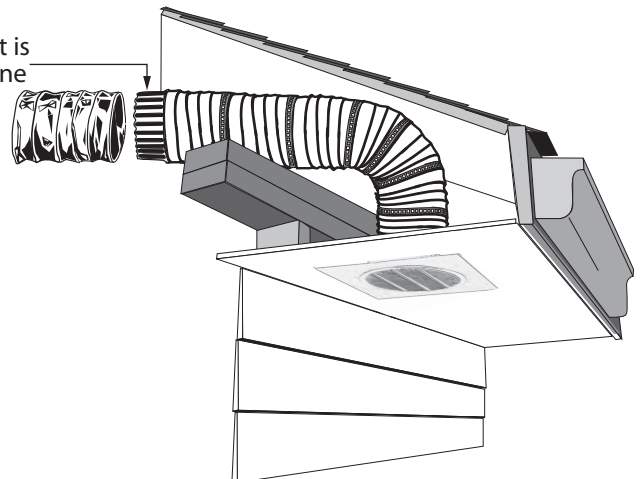

Underēve Vent - UnderEve Round perforated Vent Kit

EARL4TF
EARL3TF

Model No.	Description	Color
EARL3TF	3" Round Aluminum Vent	Alum.
EARL4TFW	4" Round Aluminum Vent	White
EARL4TF	4" Round Aluminum Vent	Alum.

Performance Data

Round Eve vent

- Aluminum construction

Pipe

- 3" & 4" dia x 2" long

General Information

- quick, easy installation
- easily installs over the exhaust hole, under the eave (soffit) to exhaust air from bathroom fans
- helps prevent cold air from entering home, birds from nesting in vents and rodents from entering through vents
- "W" model is painted white

Model No.	'A' Dia
EARL3TF	3" (7.6 cm)
EARL4TF	4" (10.2 cm)
EARL4TFW	4" (10.2 cm)

Hook-Up Duct is crimped on one end for easy connection to existing exhaust duct

Application View