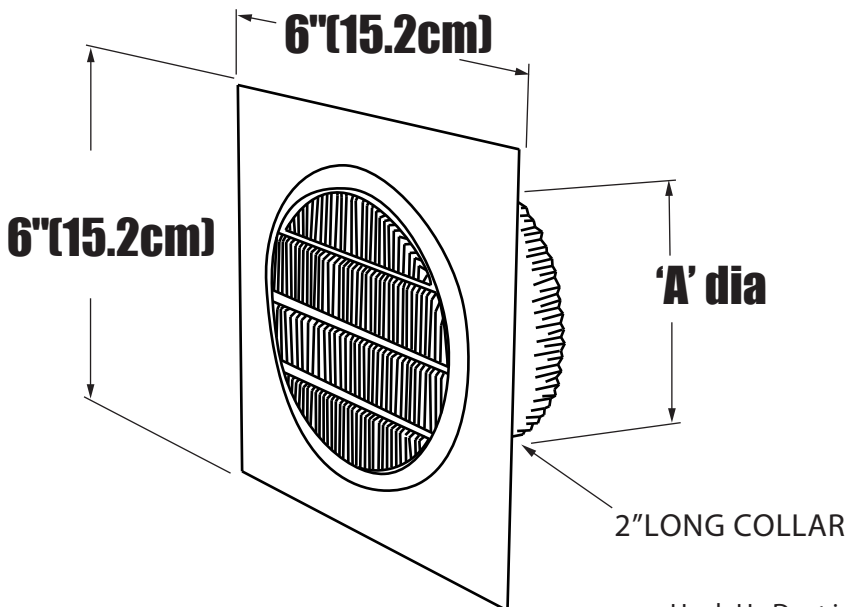

Underēve Vent - UnderEve Round perforated Vent Kit

EARL4TF
EARL3TF

Model No.	Description	Color
EARL3TF	3" Round Aluminum Vent	Alum.
EARL4TFW	4" Round Aluminum Vent	White
EARL4TF	4" Round Aluminum Vent	Alum.

Performance Data

Round Eve vent

- Aluminum construction

Pipe

- 3" & 4" dia x 2" long

General Information

- quick, easy installation
- easily installs over the exhaust hole, under the eave (soffit) to exhaust air from bathroom fans
- helps prevent cold air from entering home, birds from nesting in vents and rodents from entering through vents
- "W" model is painted white

Model No.	'A' Dia
EARL3TF	3" (7.6 cm)
EARL4TF	4" (10.2 cm)
EARL4TFW	4" (10.2 cm)

Hook-Up Duct is crimped on one end for easy connection to existing exhaust duct

Application View