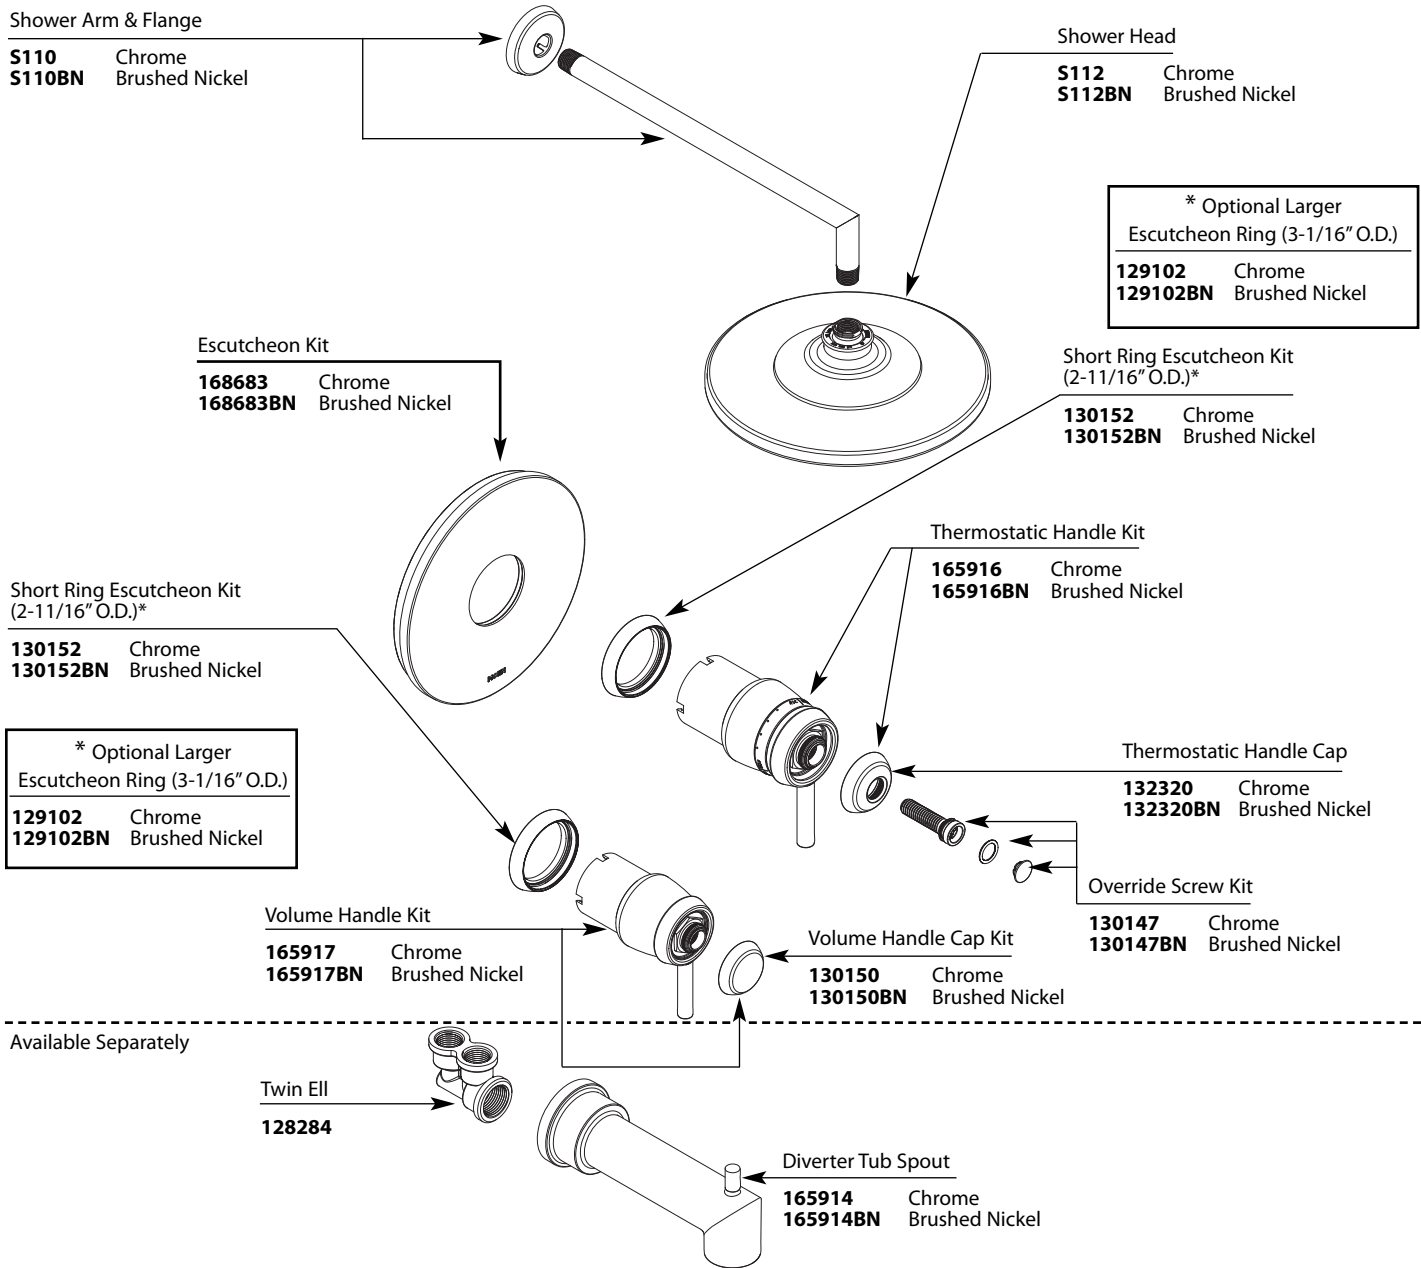

# Illustrated Parts

<b>ARRIS™</b>			
<b>ExacTemp® 3/4" Thermostatic Shower Trim</b>			
<u>FLOW VALVE TRIM</u>	<u>VALVE TRIM ONLY</u>	<u>SHOWER TRIM ONLY</u>	<u>FINISH</u>
TS33003	TS33002	TS33001	Chrome
TS33003BN	TS33002BN	TS33001BN	Brushed Nickel

- **Order by Part Number**
- **Trim can be used with S3371 3/4" Thermostatic & S3600 Volume Control valves**

**TO ORDER PARTS CALL: 1-800-BUY-MOEN**

**www.moen.com**