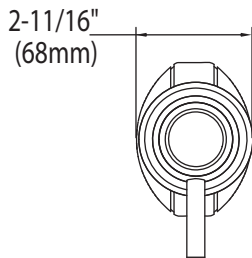

### DESCRIPTION

- Metal construction with various finishes identified by suffix
- For use with S3600 3/4" volume control valve

## CRITICAL DIMENSIONS

(DO NOT SCALE)

**FOR MORE INFORMATION CALL: 1-800-BUY-MOEN**

[www.moen.com](http://www.moen.com)