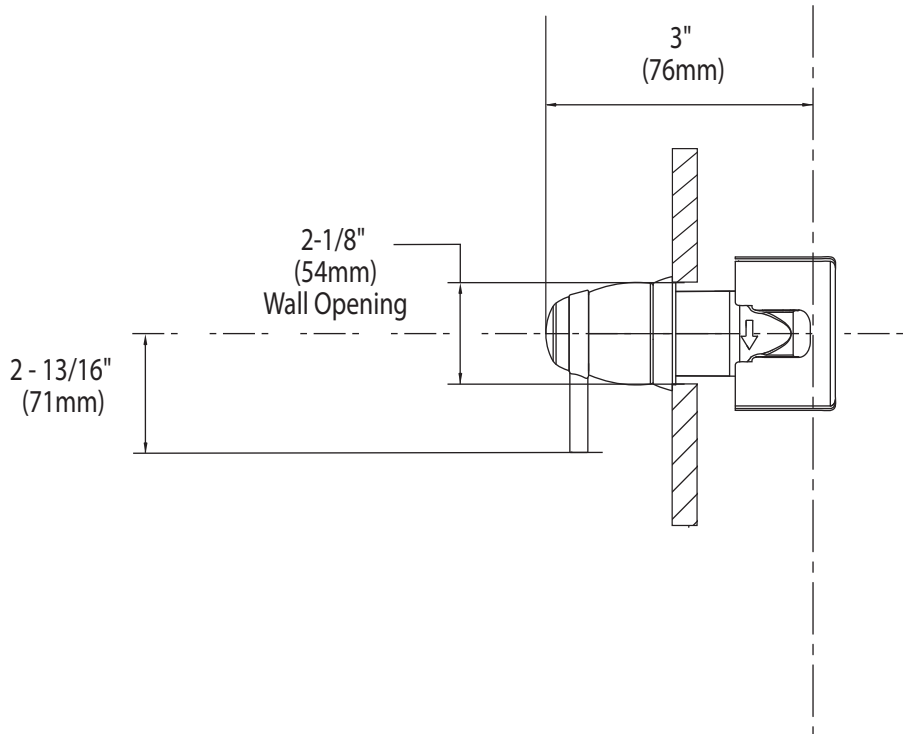

CRITICAL DIMENSIONS

(DO NOT SCALE)

FOR MORE INFORMATION CALL: 1-800-BUY-MOEN

www.moen.com