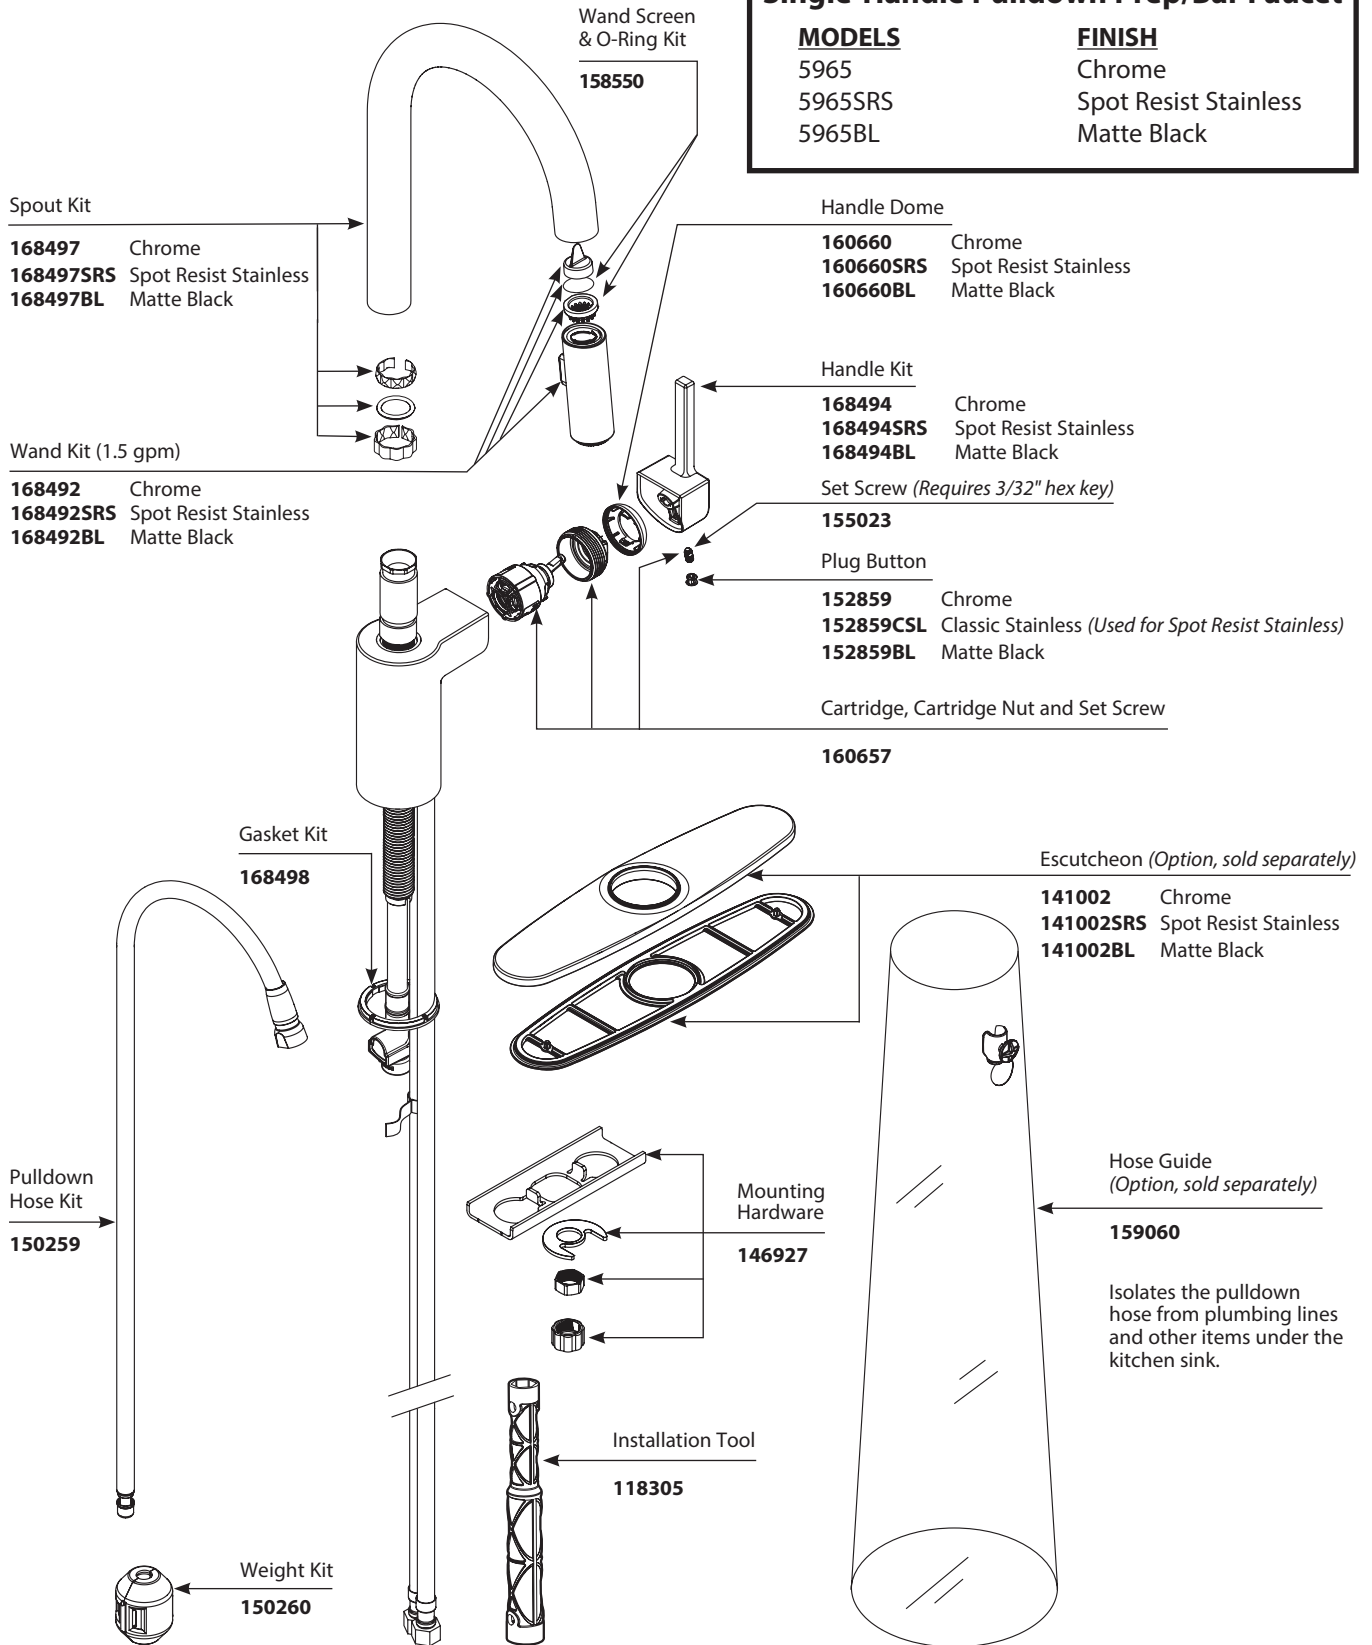

MOEN®

Illustrated Parts

■ Order by Part Number

*There is more than one version of this model.
Page down to identify the version you have.*

ALIGN™ Single-Handle Pulldown Prep/Bar Faucet	
MODELS	FINISH
5965	Chrome
5965SRS	Spot Resist Stainless
5965BL	Matte Black
5965BG	Brushed Gold

■ Order by Part Number

ALIGN™ Single-Handle Pulldown Prep/Bar Faucet	
MODELS	FINISH
5965	Chrome
5965SRS	Spot Resist Stainless
5965BL	Matte Black

■ Order by Part Number

ALIGN™	
Single-Handle Pulldown Prep/Bar Faucet	
<u>MODELS</u>	<u>FINISH</u>
5965	Chrome
5965SRS	Spot Resist Stainless