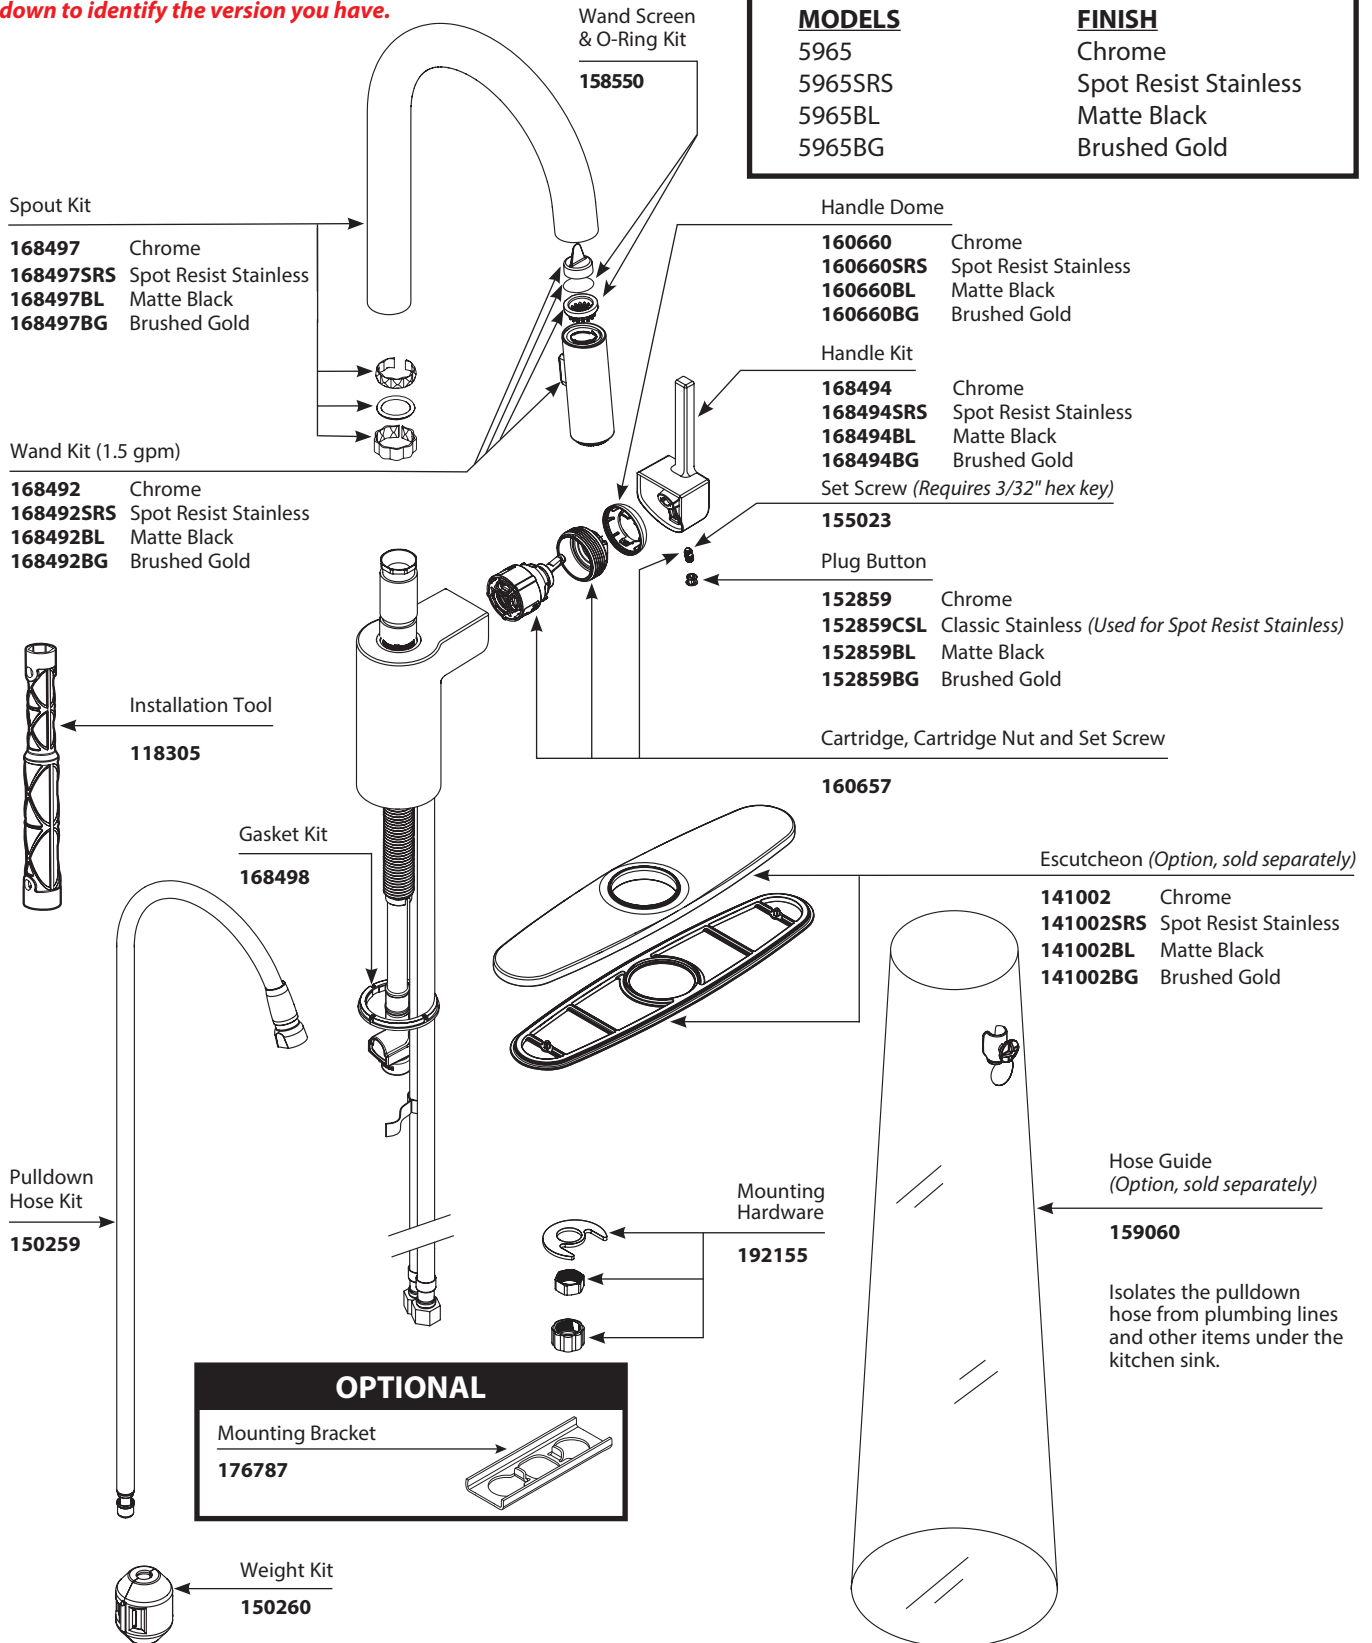

MOEN®

Illustrated Parts

■ Order by Part Number

*There is more than one version of this model.
Page down to identify the version you have.*

ALIGN™ Single-Handle Pulldown Prep/Bar Faucet	
MODELS	FINISH
5965	Chrome
5965SRS	Spot Resist Stainless
5965BL	Matte Black
5965BG	Brushed Gold

■ Order by Part Number

ALIGN™ Single-Handle Pulldown Prep/Bar Faucet	
MODELS	FINISH
5965	Chrome
5965SRS	Spot Resist Stainless
5965BL	Matte Black

■ Order by Part Number

ALIGN™	
Single-Handle Pulldown Prep/Bar Faucet	
<u>MODELS</u>	<u>FINISH</u>
5965	Chrome
5965SRS	Spot Resist Stainless