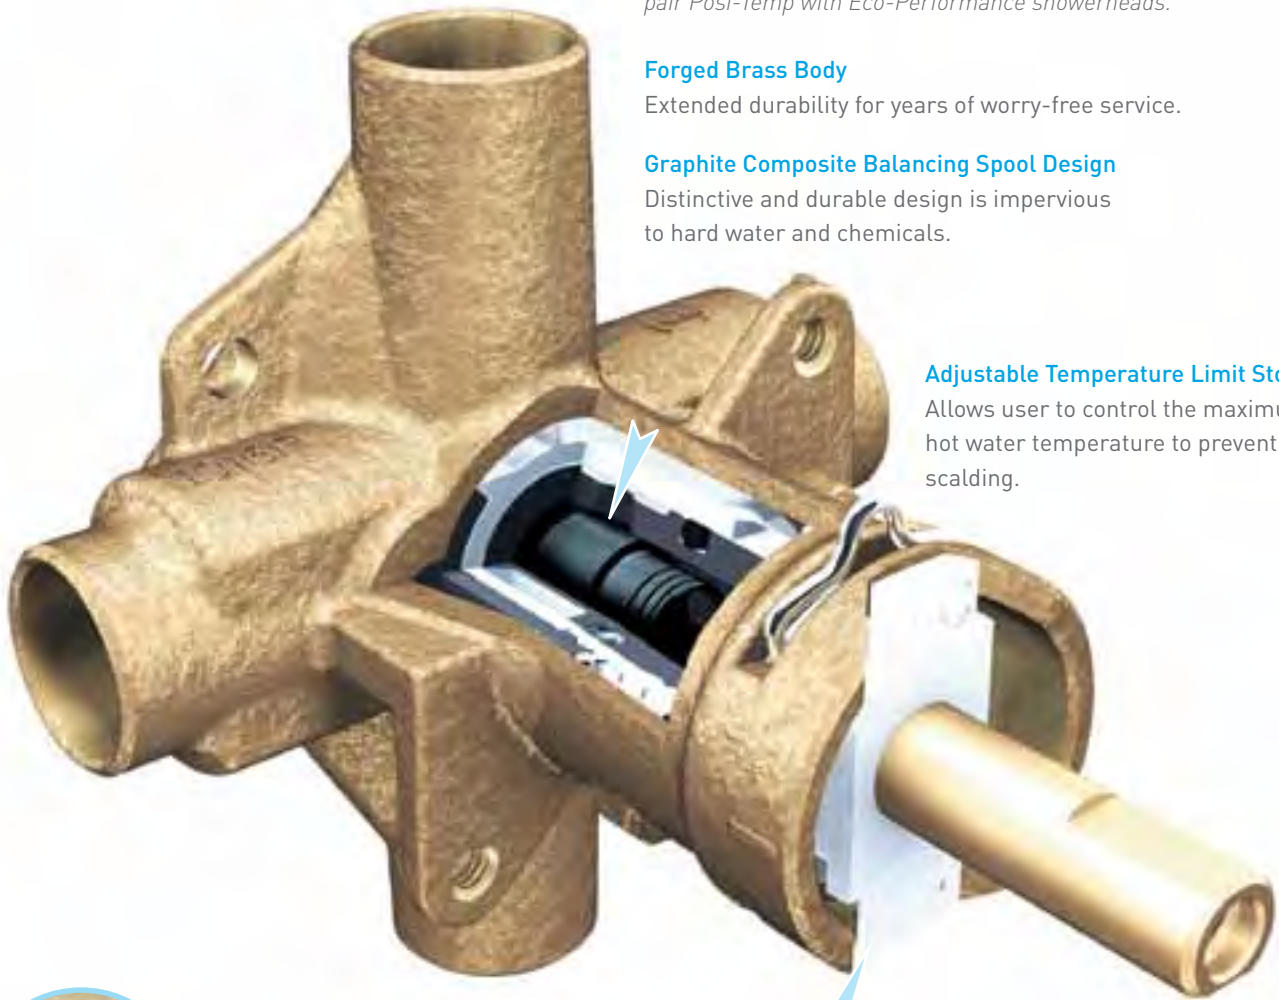

Pressure-Balancing Design

Maintains desired temperature within 3°F (1°C) to eliminate thermal shock when there is a pressure change in the supply system.

Meets ASSE 1016 compliance requirements for controlling temperature fluctuations at flow rates as low as 1.5 gpm—well below the 2.5 gpm testing standard—so you can safely pair Posi-Temp with Eco-Performance showerheads.

Forged Brass Body

Extended durability for years of worry-free service.

Graphite Composite Balancing Spool Design

Distinctive and durable design is impervious to hard water and chemicals.

Adjustable Temperature Limit Stop

Allows user to control the maximum hot water temperature to prevent scalding.

Optional Integral Stops

Shut off water supply at the valve for quick and easy repairs. Available with or without.

1222 Cartridge

Offers high flow rate for fast tub fills. Easy-to-service design. Can be rotated for back-to-back installations in large-scale projects.

Optional Flush Plugs

Eases pressure tests and line flushing.