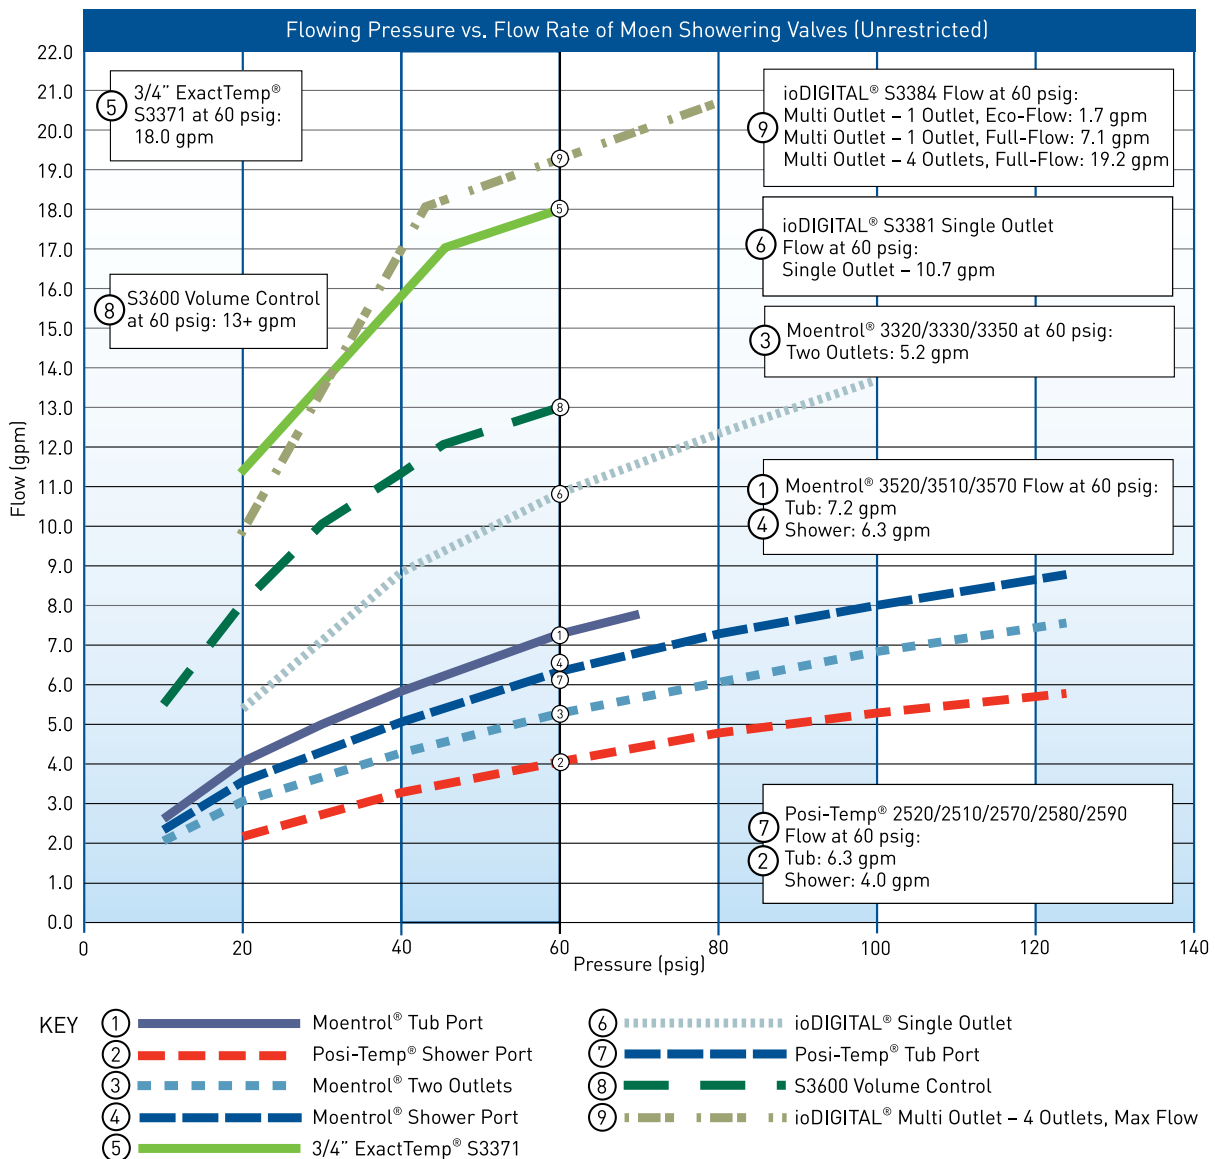

Vertical Spa Installation Recommendations

Graph Line	Valve	Flow Rate through shower port (GPM) @ 20 PSI	Flow Rate through shower port (GPM) @ 40 PSI	Flow Rate through shower port (GPM) @ 60 PSI	Use with 2- or 3-function transfer	Maximum Components
2	Posi-Temp® 2520, 2510, 2570, 2580, 2590	2.1	3.2	4.0	Yes	Showerhead, hand shower
4	Moentrol® 3520, 3510, 3570	3.5	5.0	6.3	Yes	Showerhead, hand shower
3	Moentrol® Two Outlets 3320, 3330, 3350	*3.0	*4.2	*5.2	No	Showerhead, hand shower or showerhead, 2 body sprays
5	3/4" ExactTemp® S3371	11.4	15.7	18.0	No	4 components: Any combination of showerheads, hand showers and body sprays (4 max)
9	ioDIGITAL® S3384	10.0	17.0	19.2	No	4 components: Any combination of showerheads, hand showers and body sprays (max 3 body sprays to any one outlet)

*Moentrol® Two Outlets flow is the total flow when used in the shared mode.