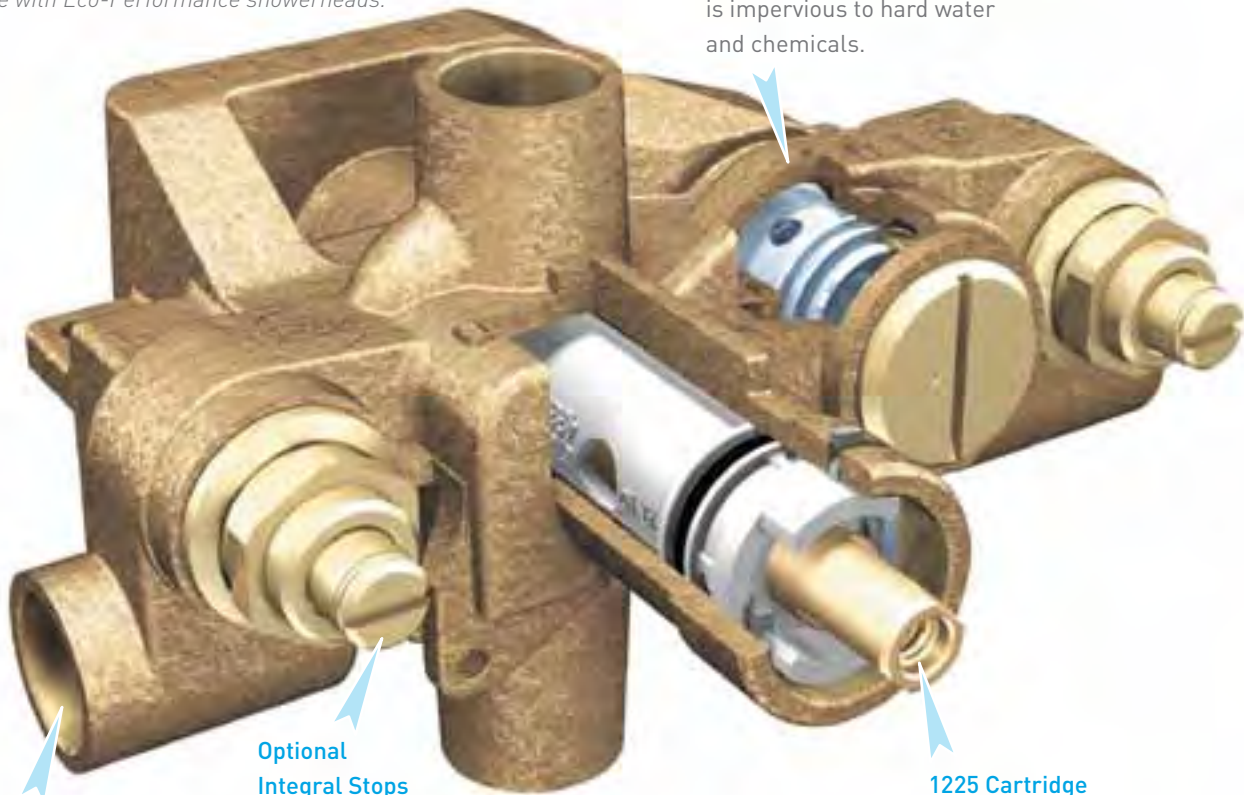

Pressure-Balancing Design

Maintains desired temperature within 3°F (1°C) to eliminate thermal shock when there is a pressure change in the supply system.

Meets ASSE 1016 compliance requirements for controlling temperature fluctuations at flow rates as low as 1.5 gpm—well below the 2.5 gpm testing standard—so you can safely pair the Moentrol valve with Eco-Performance showerheads.

Graphite Composite Balancing Spool Design

Distinctive and durable design is impervious to hard water and chemicals.

Inlet Connections

Choice of two connection types: IPS and copper sweat.

Optional Integral Stops

Shut off water supply at the valve for quick and easy repairs. Available with or without.

1225 Cartridge

Offers high flow rate for fast tub fills. Easy-to-service design. Can be rotated for back-to-back installations in large-scale projects.

Temperature Memory

Handle stays in the last position the user had set when they turned the shower off, so they can return to the same temperature setting within seconds.

Adjustable Temperature Limit Stop

Allows user to control the maximum hot water temperature to prevent scalding.