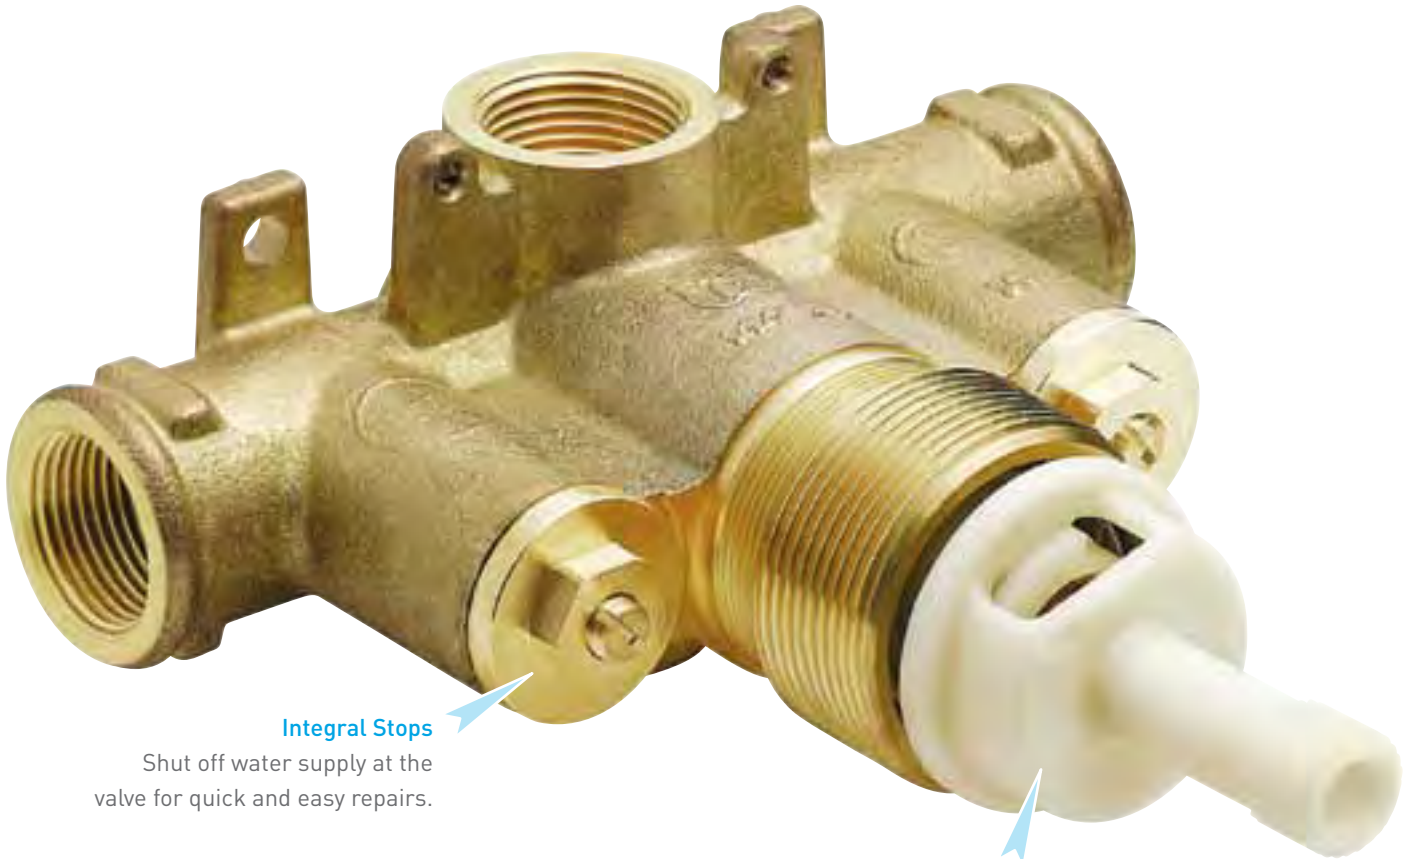

Inlet Connection Options

3/4" IPS

- Tremendous flow capacity to design the ultimate vertical spa.
- Drives a wide variety of body spray, showerhead, hand shower and rainshower combinations.
- Must be used in combination with ExactTemp 3/4" volume control valves.

3/4" Volume Control Valve

- Mounting brackets
- 3/4" IPS

ExactTemp®

3/4" Thermostatic Valve

KEY FEATURES

Integral Stops

Shut off water supply at the valve for quick and easy repairs.

Thermostatic Cartridge