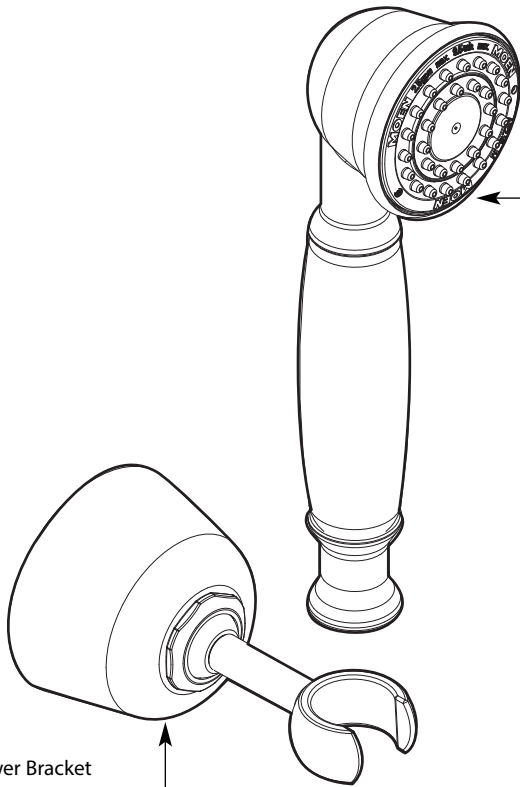

Buy it for looks. Buy it for life.®

Illustrated Parts

Handshower w/Wall Bracket & Hose		
MODEL	TYPE	FINISH
3861EP	Wand	Chrome
3861EPBN	Wand	Brushed Nickel
3861EPORB	Wand	Oil Rubbed Bronze
3861EPNL	Wand	Nickel
3861EPWR	Wand	Wrought Iron
DISCONTINUED		
3861	Wand	Chrome
3861BB	Wand	Brushed Bronze
3861PW	Wand	Pewter
3861BN	Wand	Brushed Nickel
3861WR	Wand	Wrought Iron
3861AN	Wand	Antique Nickel
3861ORB	Wand	Oil Rubbed Bronze
3861NL	Wand	Nickel
3861AZ	Wand	Antique Bronze
3861P	Wand	Polished Brass
3861CP	Wand	Chrome/Pol. Brass

HandShower (2.5 GPM)

HandShower (2.0 GPM)

- 114341** Chrome
- 114341CP** Chrome/Pol. Brass
- 114341BN** Brushed Nickel
- 114341WR** Wrought Iron
- 114341AN** Antique Nickel
- 114341ORB** Oil Rubbed Bronze
- 114341NL** Nickel
- 114341PW** Pewter
- 114341BB** Brushed Bronze
- 114341AZ** Antique Bronze

- 176015** Chrome
- 176015BN** Brushed Nickel
- 176015NL** Nickel
- 176015WR** Wrought Iron

HandShower Bracket

- 114348** Chrome (Used with Antique Nickel)
- 114348CP** Chrome/Pol. Brass
- 114348BN** Brushed Nickel
- 114348WR** Wrought Iron
- 114348ORB** Oil Rubbed Bronze
- 114348NL** Nickel
- 114348BB** Brushed Bronze
- 114348AZ** Antique Bronze

Hose

- A726** Chrome
- A726ST** (Used with Brushed Nickel and Antique Nickel)
- A726NL** Nickel
- A726BB** Brushed Bronze
- A726AZ** Antique Bronze
- A726BR** (Used with Oil Rubbed Bronze)
- A726PW** Pewter
- A726WR** Wrought Iron