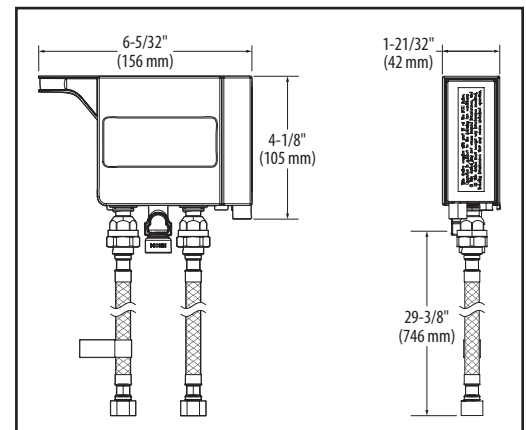

Close up view of Control Box