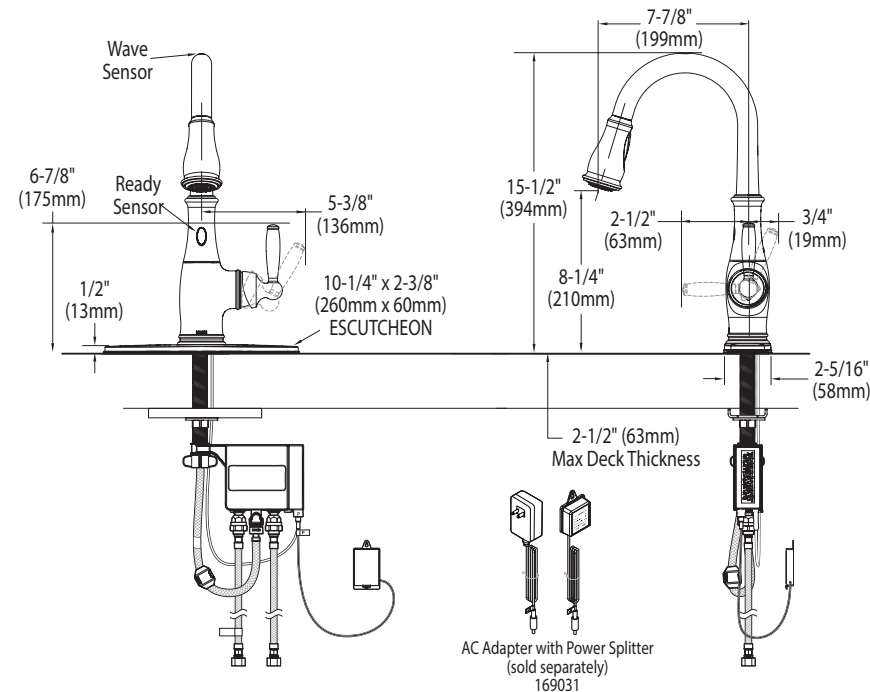

OPERATION

- Lever style handle
- Temperature controlled by 100° arc of handle travel
- Operates with less than 5 lbs. of force
- Operates in stream or spray mode in the pulldown or retracted position
- Spout rotates 100 degrees

FLOW

- Flow is limited to 1.5 gpm (5.7 L/min) at 60 psi

CARTRIDGE

- 1255™ Duralast™ cartridge

STANDARDS

- Third party certified to IAPMO Green, ASME A112.18.1/CSA B125.1 and all applicable requirements referenced therein including NSF 61/9G & 372
- Meets CalGreen and Georgia SB370 requirements
- Complies with California Proposition 65 and with the Federal Safe Drinking Water Act
- The backflow protection system in the device consists of two independently operating check valves, a primary and a secondary which prevent backflow
- ADA ♿ for lever handle

WARRANTY

- Limited lifetime warranty against leaks, drips, finish defects to the original consumer purchaser
- 5 year warranty electronic operation defects to the original consumer purchaser
- 5 year warranty against leaks, drips, finish defects if used in commercial installations
- 1 year warranty against electronic operation defects if used in commercial installations