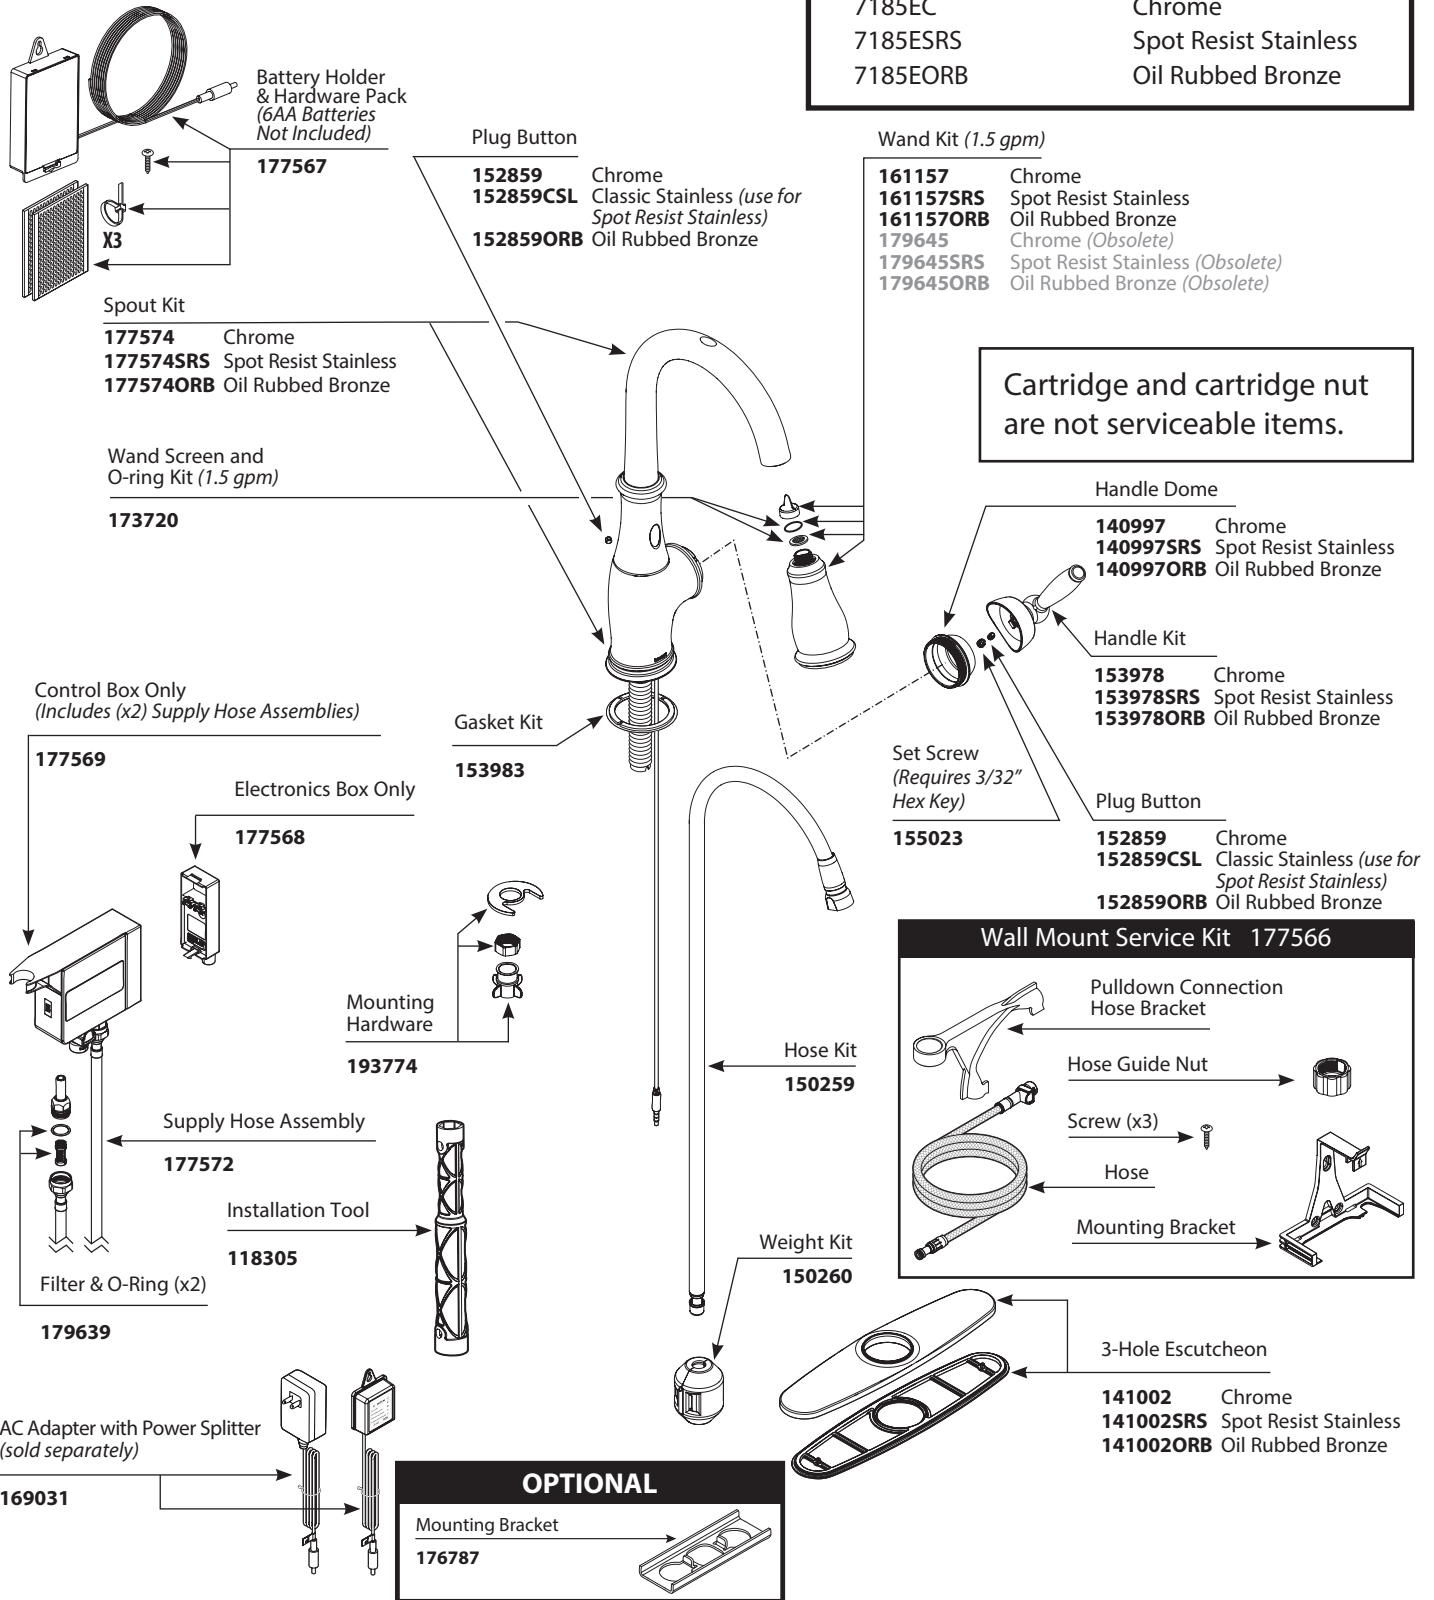

■ Order by Part Number

Illustrated Parts

BRANTFORD™ with MOTIONSENSE™ Hands-Free, Single-Handle High Arc Pulldown Kitchen Faucet

MODELS

- 7185EC
- 7185ESRS
- 7185ORB

FINISH

- Chrome
- Spot Resist Stainless
- Oil Rubbed Bronze

TO ORDER PARTS CALL: 1-800-BUY-MOEN

www.moen.com