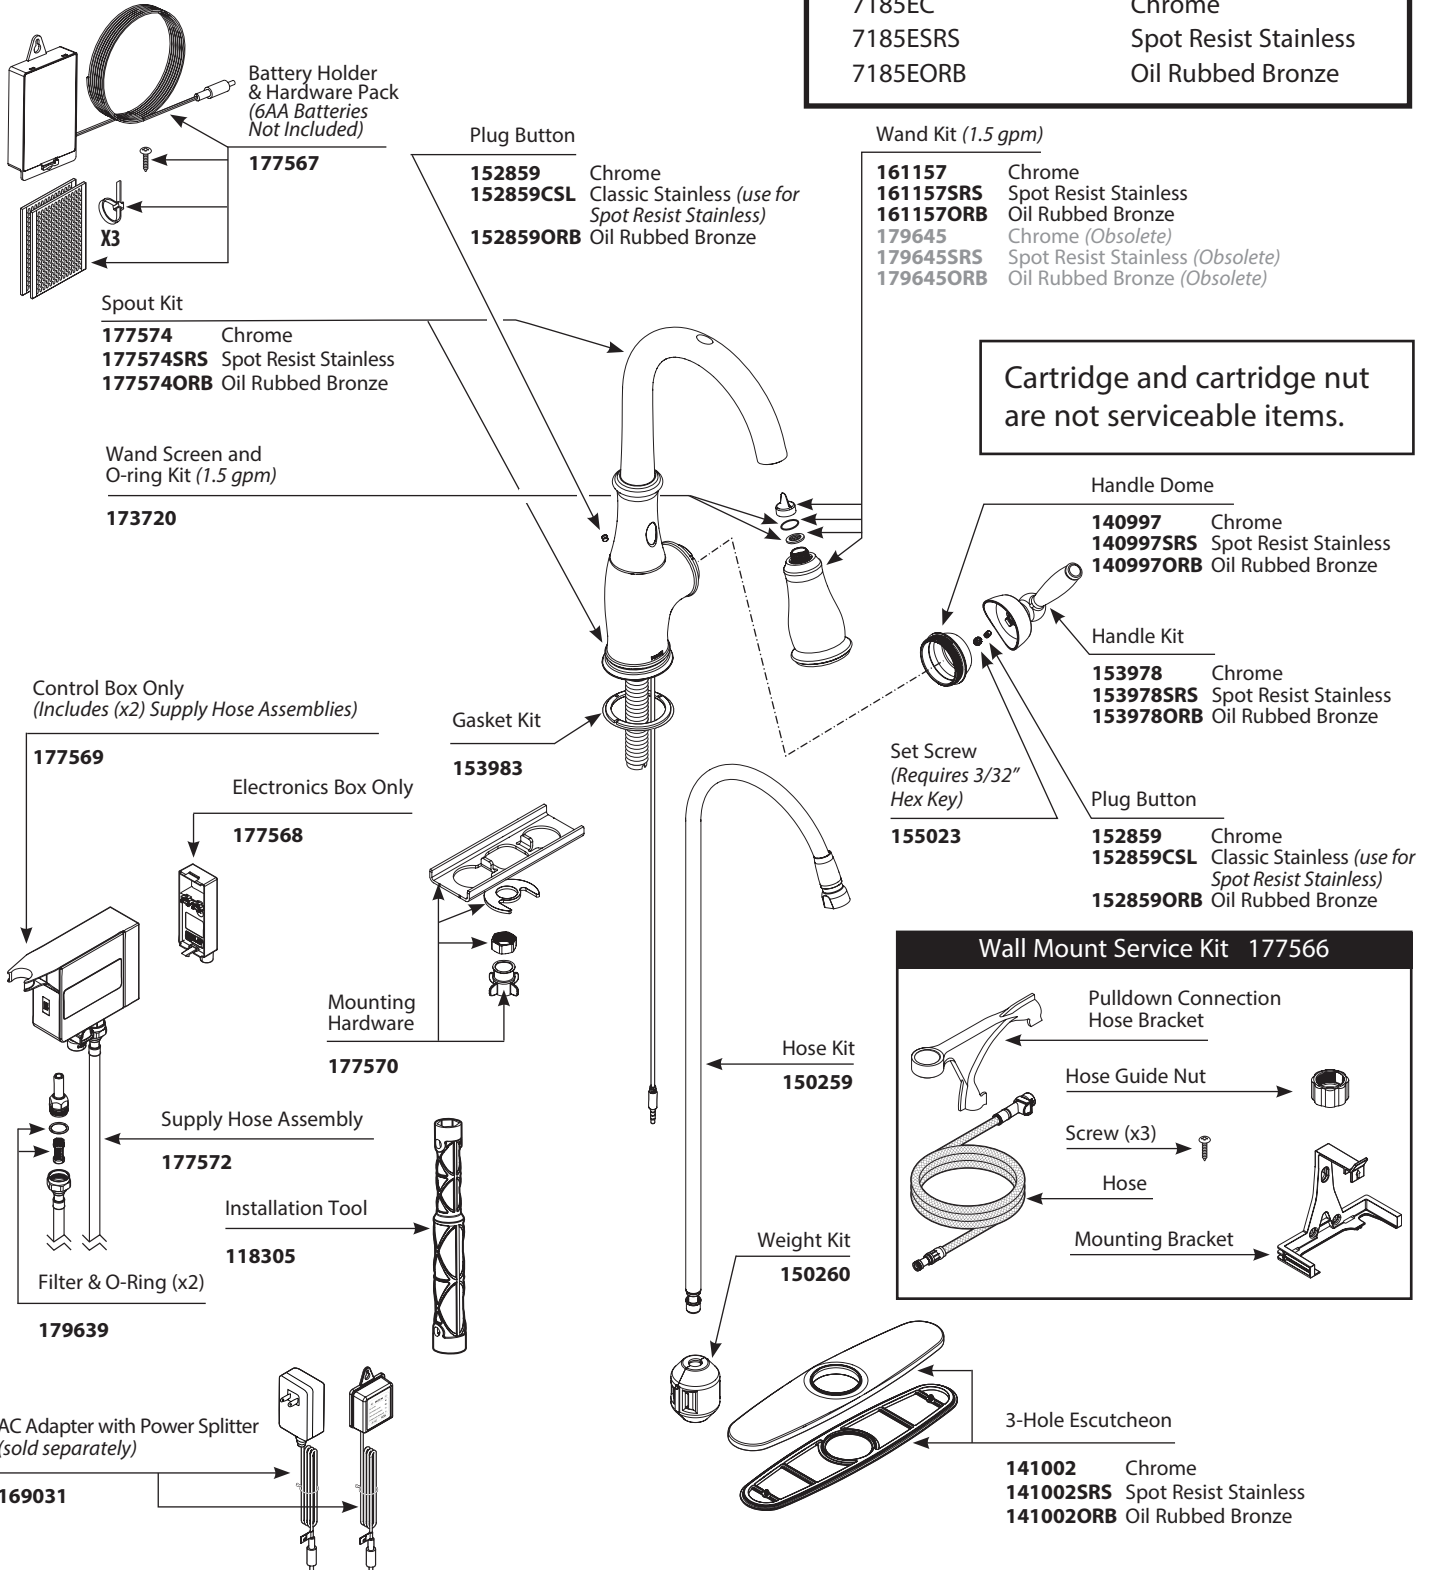

■ Order by Part Number

*There is more than one version of this model.
Page down to identify the version you have.*

Illustrated Parts

BRANTFORD™ with MOTIONSENSE™ Hands-Free, Single-Handle High Arc Pulldown Kitchen Faucet

MODELS

7185EC
7185ESRS
7185ORB

FINISH

Chrome
Spot Resist Stainless
Oil Rubbed Bronze

■ Order by Part Number

Illustrated Parts

BRANTFORD™ with MOTIONSENSE™ Hands-Free, Single-Handle High Arc Pulldown Kitchen Faucet

BRANTFORD™ with MOTIONSENSE™ Hands-Free, Single-Handle High Arc Pulldown Kitchen Faucet

MODELS

- 7185EC
- 7185ESRS
- 7185ORB

FINISH

- Chrome
- Spot Resist Stainless
- Oil Rubbed Bronze

■ Order by Part Number

Illustrated Parts

BRANTFORD™ with MOTIONSENSE™ Hands-Free, Single-Handle High Arc Pulldown Kitchen Faucet

MODELS

7185EC
7185ESRS
7185EORB

FINISH

Chrome
Spot Resist Stainless
Oil Rubbed Bronze