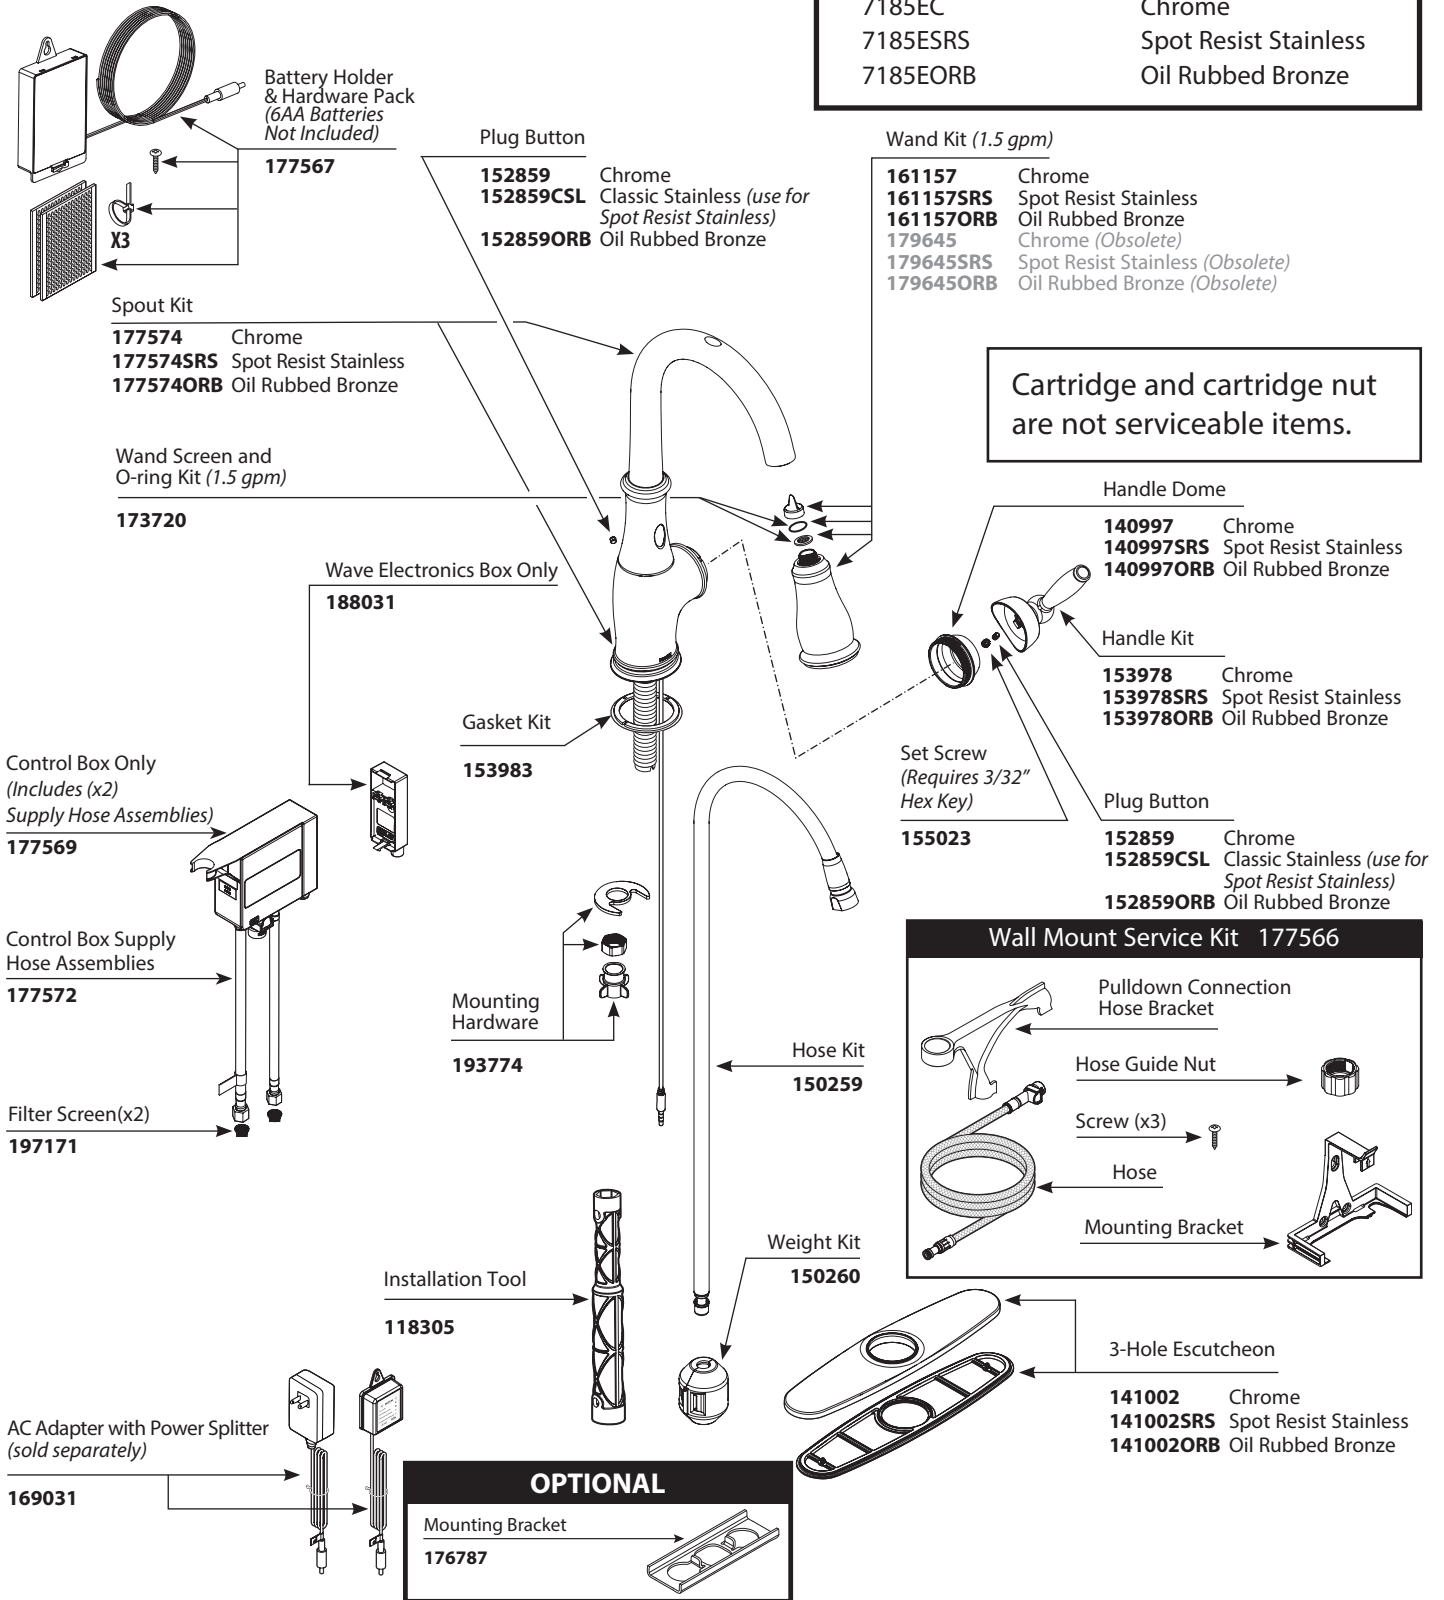

■ Order by Part Number

*There is more than one version of this model.
Page down to identify the version you have.*

Illustrated Parts

BRANTFORD™ with MOTIONSENSE™ Hands-Free, Single-Handle High Arc Pulldown Kitchen Faucet

MODELS

7185EC
7185ESRS
7185ORB

FINISH

Chrome
Spot Resist Stainless
Oil Rubbed Bronze

■ Order by Part Number

Illustrated Parts

BRANTFORD™ with MOTIONSENSE™ Hands-Free, Single-Handle High Arc Pulldown Kitchen Faucet

BRANTFORD™ with MOTIONSENSE™ Hands-Free, Single-Handle High Arc Pulldown Kitchen Faucet

MODELS

- 7185EC
- 7185ESRS
- 7185ORB

FINISH

- Chrome
- Spot Resist Stainless
- Oil Rubbed Bronze

■ Order by Part Number

Illustrated Parts

BRANTFORD™ with MOTIONSENSE™ Hands-Free, Single-Handle High Arc Pulldown Kitchen Faucet

MODELS

7185EC
7185ESRS
7185EORB

FINISH

Chrome
Spot Resist Stainless
Oil Rubbed Bronze