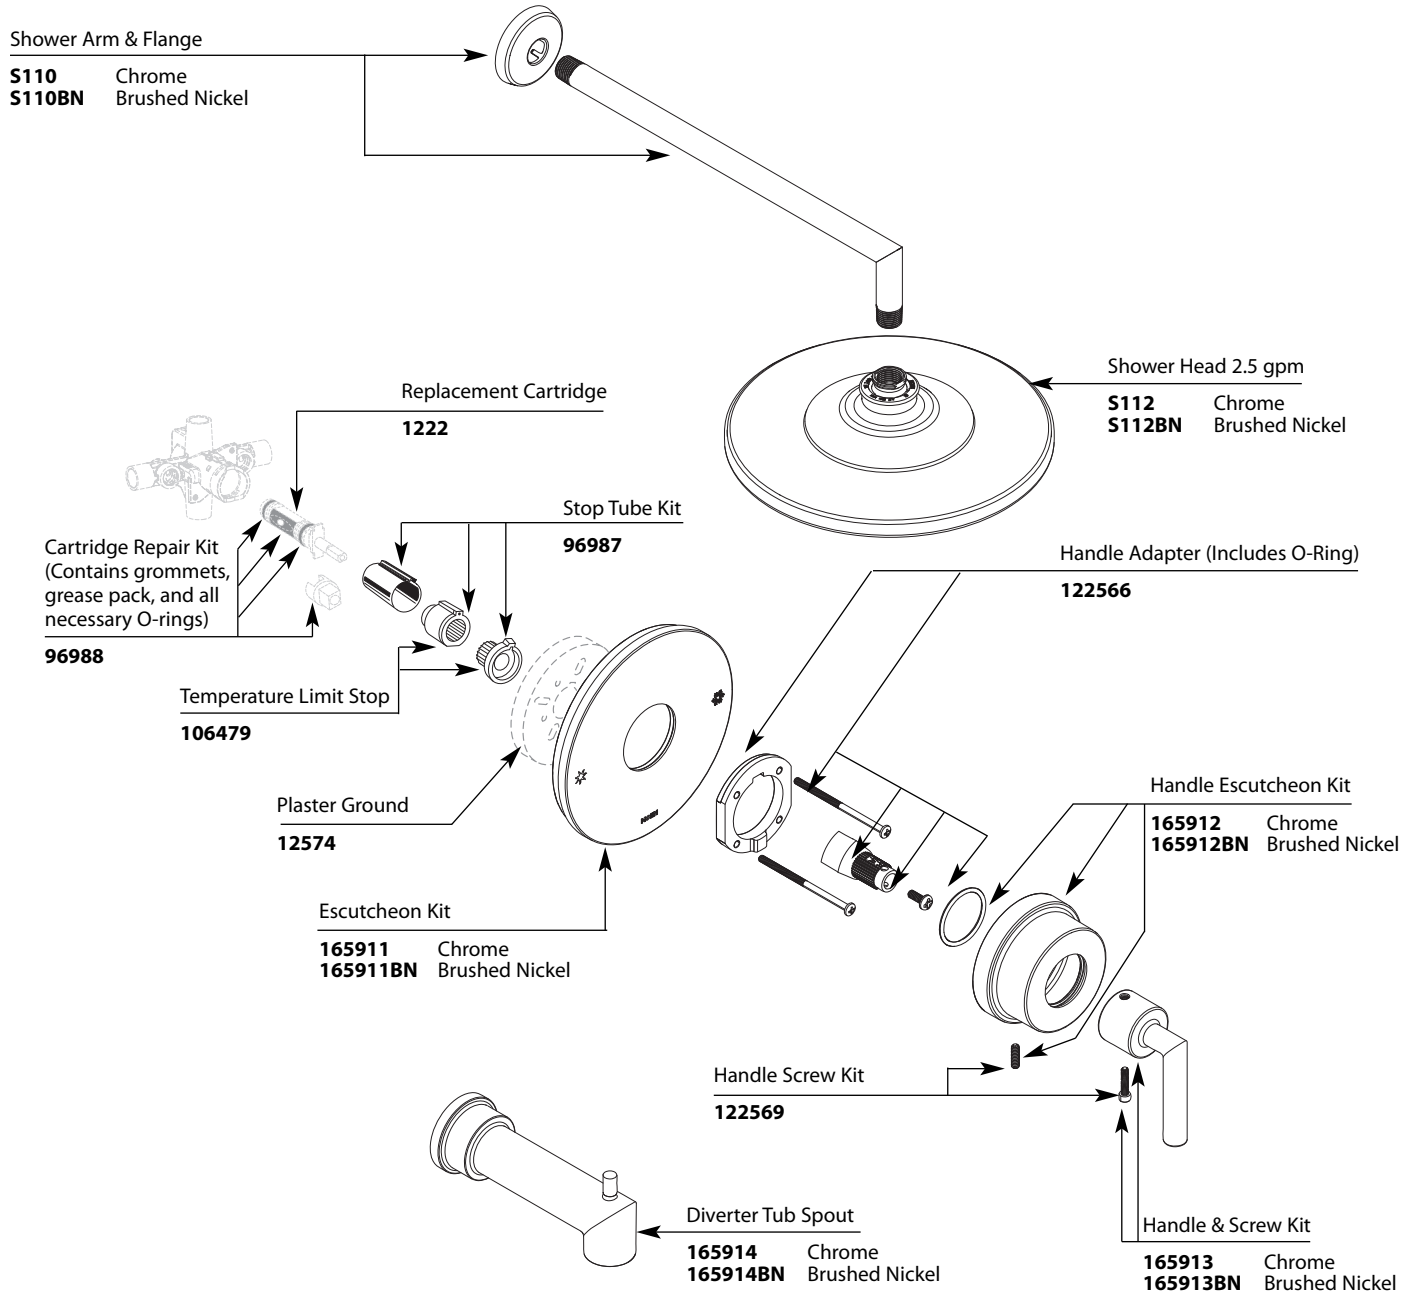

Buy it for looks. Buy it for life.®

Illustrated Parts

■ **Order by Part Number**

■ **Trim can be used with 2500 series or 62300 series valves**

ARRIS™			
Single-Handle Posi-Temp® Tub/Shower Trim			
<u>VALVE TRIM ONLY</u>	<u>SHOWER TRIM ONLY</u>	<u>TUB SHOWER TRIM</u>	<u>FINISH</u>
TS22001	TS22002	TS22003	Chrome
TS22001BN	TS22002BN	TS22003 BN	Brushed Nickel
	TS22002EP	TS22003 EP	Chrome
	TS22002EPBN	TS22003 EPBN	Brushed Nickel
	TS22002NH	TS22003 NH	Chrome
	TS22002NHBN	TS22003 NHBN	Brushed Nickel

TO ORDER PARTS CALL: 1-800-BUY-MOEN

www.moen.com