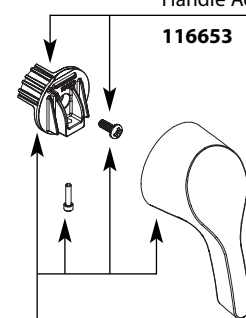

Stop Tube Kit

- 96987** Chrome
- 96987BN** Used for Spot Resist Brushed Nickel
- 96987WR** Mediterranean Bronze

Escutcheon Screws

- 15528** Chrome
- 163ST** Used for Spot Resist Brushed Nickel

Handle Adapter Kit

116653

Escutcheon Kit

- 149123** Chrome
- 149123SRN** Spot Resist Brushed Nickel

Diverter Tub Spout

- 170190** Chrome
- 170190SRN** Spot Resist Brushed Nickel

TS Handle Kit

- 170189** Chrome
- 170189SRN** Spot Resist Brushed Nickel