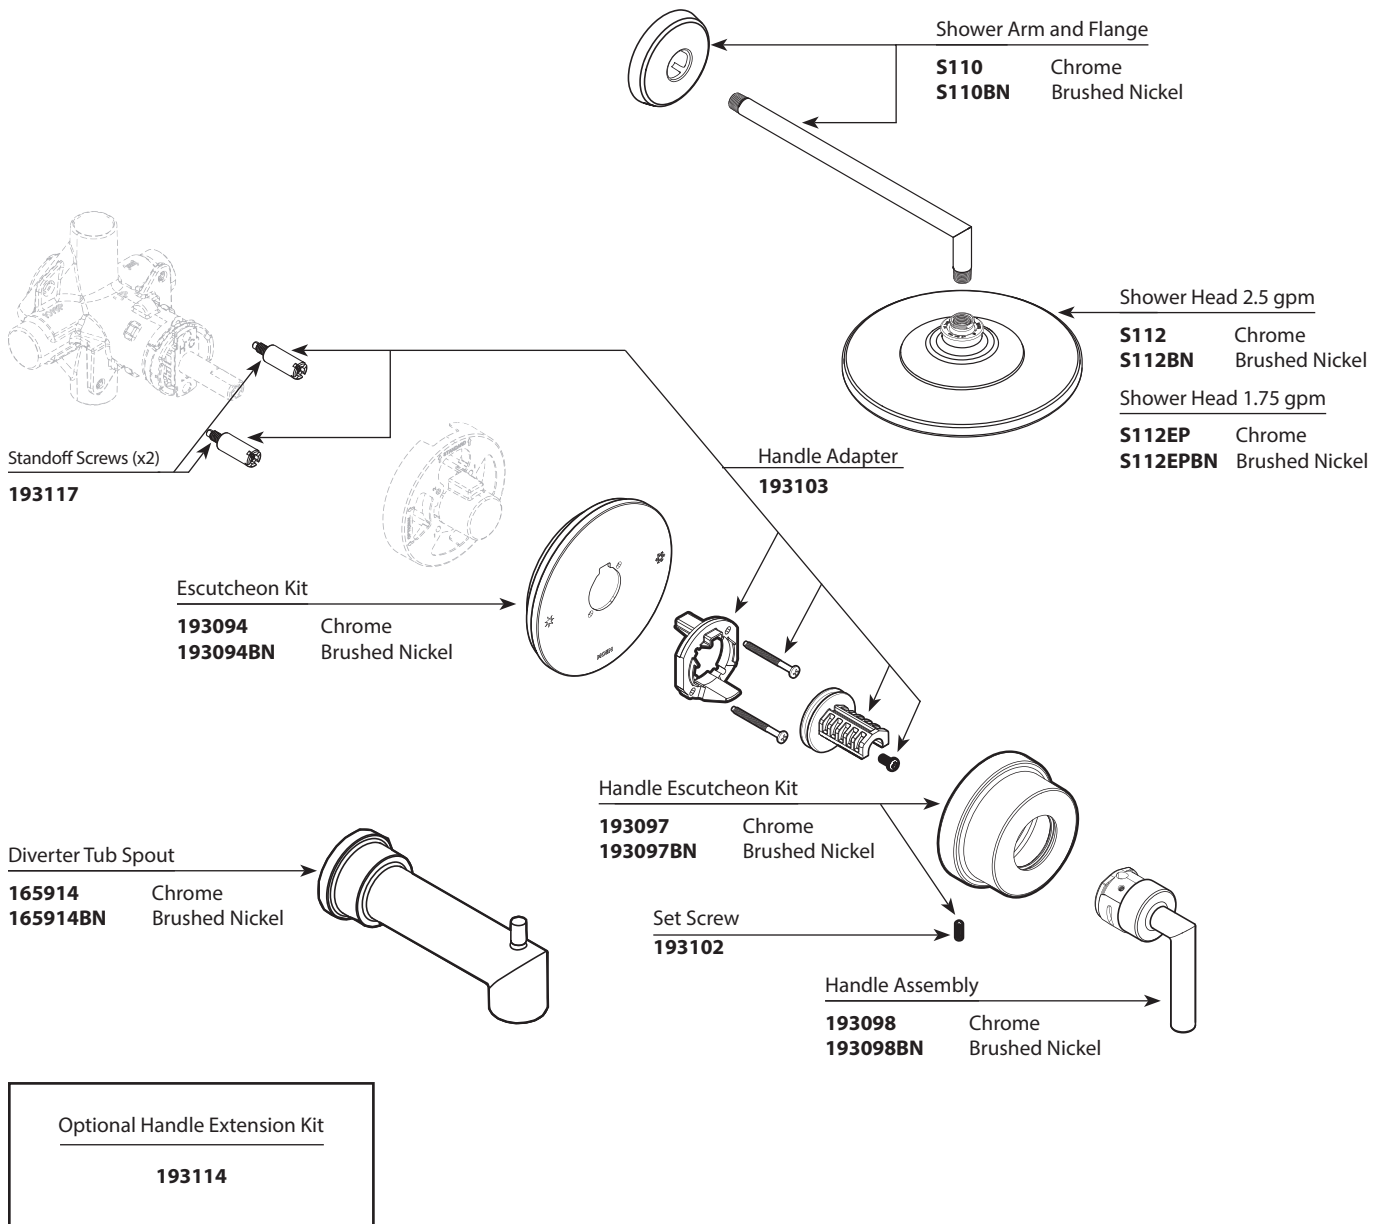

■ Order by Part Number

■ Trim can be used with 2500 series or 62300 series valve.

*There is more than 1 version of this model.
Page down to identify the version you have.*

ARRIS™			
Single-Handle Posi-Temp® Tub/Shower Trim			
<u>Valve Trim Only</u>	<u>Shower Trim Only</u>	<u>Tub Shower Trim</u>	<u>Finish</u>
TS22001	TS22002	TS22003	Chrome
TS22001BN	TS22002BN	TS22003BN	Brushed Nickel
	TS22002EP	TS22003EP	Chrome
	TS22002EPBN	TS22003EPBN	Brushed Nickel
	TS22002NH	TS22003NH	Chrome
	TS22002NHBN	TS22003NHBN	Brushed Nickel

- Order by Part Number
- Trim can be used with 2500 series or 62300 series valves

ARRIS™			
Single-Handle Posi-Temp® Tub/Shower Trim			
<u>VALVE TRIM ONLY</u>	<u>SHOWER TRIM ONLY</u>	<u>TUB SHOWER TRIM</u>	<u>FINISH</u>
TS22001	TS22002	TS22003	Chrome
TS22001BN	TS22002BN	TS22003 BN	Brushed Nickel
	TS22002EP	TS22003 EP	Chrome
	TS22002EPBN	TS22003 EPBN	Brushed Nickel
	TS22002NH	TS22003 NH	Chrome
	TS22002NHBN	TS22003 NHBN	Brushed Nickel