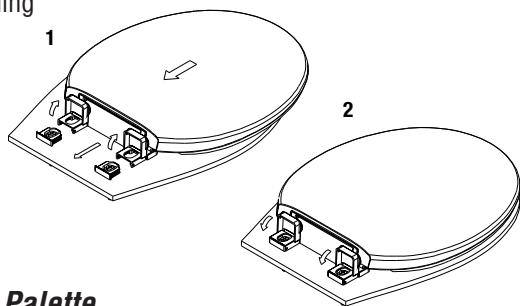

### Product Specifications

- Ring Thickness: 18 mm / .75"
- Ring Thickness including the bumper is: 26 mm / 1"
- Height of seat with cover is: 55mm / 2.25"

PFTSWEC1000

PFTSWEC2000