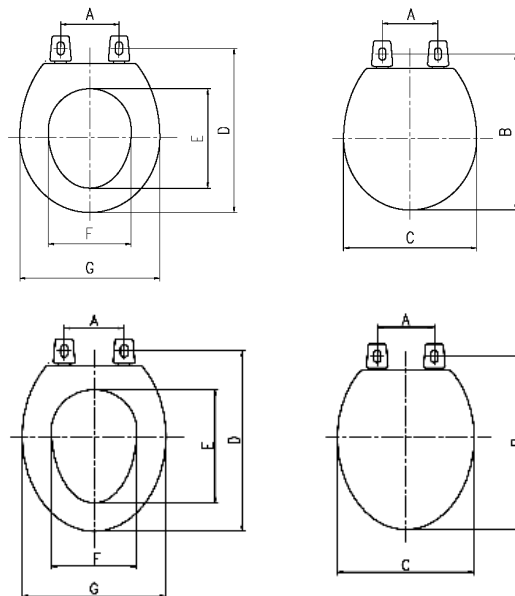

### Product Specifications

- Ring Thickness: 18 mm / .75"
- Ring Thickness including the bumper is: 26 mm / 1"
- Height of seat with cover is: 55mm / 2.25"

PFTSWEC1000

PFTSWEC2000

### Product Specifications

### Model Numbers

- PFTSWEC1000 Round front wood toilet seat with easy clean
- PFTSWEC2000 Elongated wood toilet seat with easy clean

Model Numbers	A	B	C	D	E	F	G
PFTSWEC1000 Round front	5 1/2"	16 5/8"	14"	16 3/4"	10 5/16"	8 5/16"	14 3/16"
PFTSWEC2000 Elongated front	5 1/2"	18 9/16"	13 5/16"	18 3/4"	11 5/8"	8 1/2"	14 1/8"