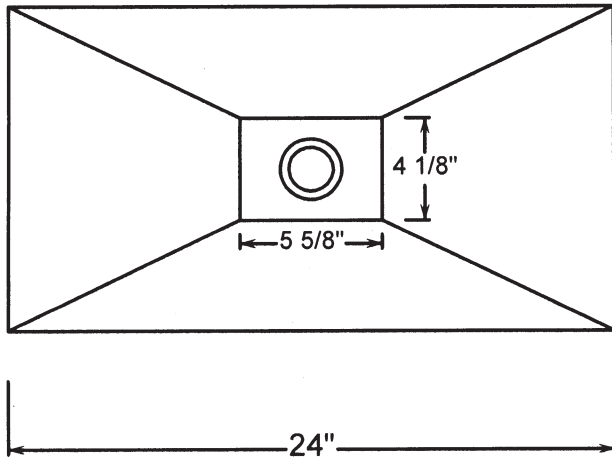

CP-50-24  
NEW BRONZE VERONA

©2009 STONE FOREST, INC.

TOP VIEW

FRONT VIEW

SIDE VIEW

- Sand Cast Bronze
- Available in:  
White Bronze (WHT)
- Required drain use 9054D Grid Drain.  
Drains are 1.25"NPT.  
This can be supplied by Stone Forest  
at your request.
- Do not use pop-up drains.
- Stone Forest bronze sinks are hand  
patinated. Expect variations in finish.  
Please refer to bronze care and  
maintenance in back of binder.
- Approx 18 lbs