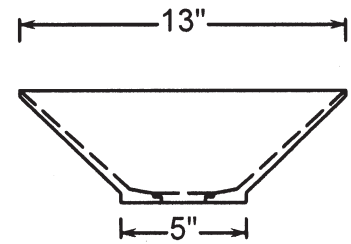

CP-50-24  
NEW BRONZE VERONA

©2009 STONE FOREST, INC.

TOP VIEW

FRONT VIEW

SIDE VIEW

- Sand Cast Bronze
- Available in:  
White Bronze (WHT)
- Required drain use 9054D Grid Drain.  
Drains are 1.25"NPT.  
This can be supplied by Stone Forest  
at your request.
- Do not use pop-up drains.
- Stone Forest bronze sinks are hand  
patinated. Expect variations in finish.  
Please refer to bronze care and  
maintenance in back of binder.
- Approx 18 lbs