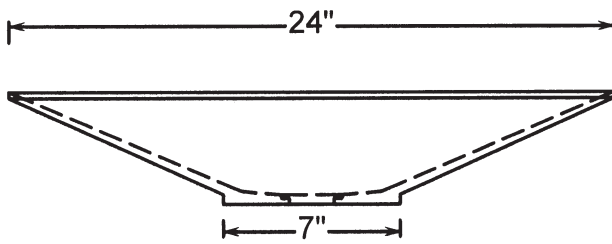

CP-50-24  
NEW BRONZE VERONA

©2009 STONE FOREST, INC.

TOP VIEW

FRONT VIEW

SIDE VIEW

- Sand Cast Bronze
- Available in:  
White Bronze (WHT)
- Required drain use 9054D Grid Drain.  
Drains are 1.25"NPT.  
This can be supplied by Stone Forest  
at your request.
- Do not use pop-up drains.
- Stone Forest bronze sinks are hand  
patinated. Expect variations in finish.  
Please refer to bronze care and  
maintenance in back of binder.
- Approx 18 lbs