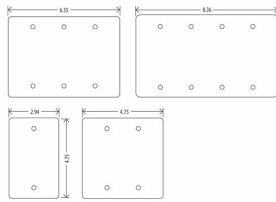

MASQUE® 5000 SERIES

**Masque® 5000 Series
3-Decorator/Rocker**

E15

Catalog #: 5550W

APPLICATIONS

Designed for residential and commercial use for enhanced aesthetic and durability
N/A

PRODUCT FEATURES

- 100% paintable or wallpapered
- Unbreakable premium plastic
- Won't crack or distort during installation
- Hide outdated, discolored devices
- Includes screw(s) in matching finish
- Made in the USA

GENERAL PRODUCT INFORMATION

Color: White

CONFIGURATION

Gangs: 3

PRODUCT MEASUREMENTS

Wt. Ea. (Lbs.): 0.140

PACKAGING

Package Type: Polybag
Minimum Pack Qty.: 10
Std. Pkg.: 10
Product UPC-A Labeled: Yes
Ship Carton Length (in.): 9.75
Ship Carton Width (in.): 3.63
Ship Carton Height (in.): 4.38
Ctn Weight (Lbs.): 1.40
Pallet Qty: 4000.00
UPC Number: 092326101493
I2of5: 30092326101494