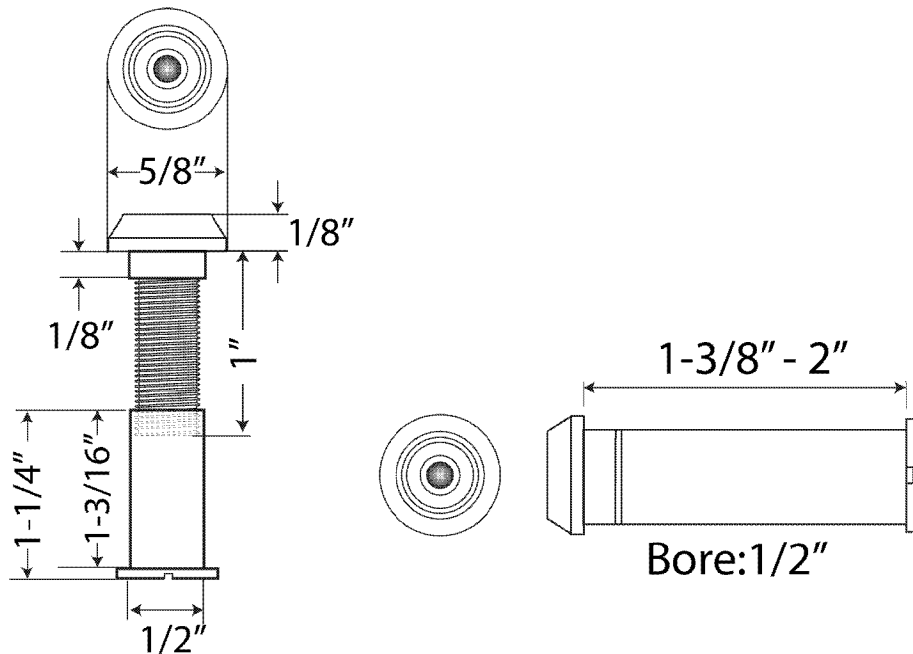

## UL Listed Door Viewer, 160°

- ⦿ 1/2" Bore
- ⦿ UL Listed For 90-Minute Doors
- ⦿ Glass Lens
- ⦿ For Doors 1-3/8" to 2" thick
- ⦿ Individually poly-bagged and boxed
- ⦿ Conforms to ANSI/BHMA A156,16 L23172
- ⦿ Architectural finishes available