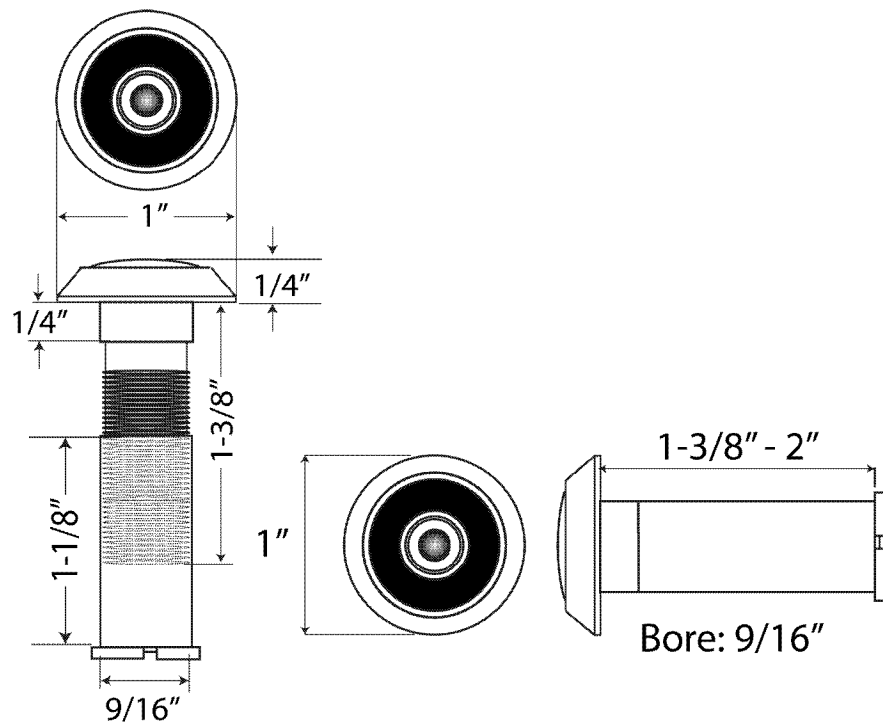

ULDV200

UL Listed Door Viewer, 200°

- ⦿ 9/16" Bore
- ⦿ UL Listed For 90-Minute Doors
- ⦿ Glass Lens
- ⦿ For Doors 1-3/8" to 2" thick
- ⦿ Individually poly-bagged and boxed
- ⦿ Conforms to ANSI/BHMA A156,16 L23172
- ⦿ Architectural finishes available

The illustration and technical description in this Specification Sheet is current as of the date in the version box above. Cal-Royal Product reserves the right to, and may frequently make changes and/or improvements in designs and dimensions.