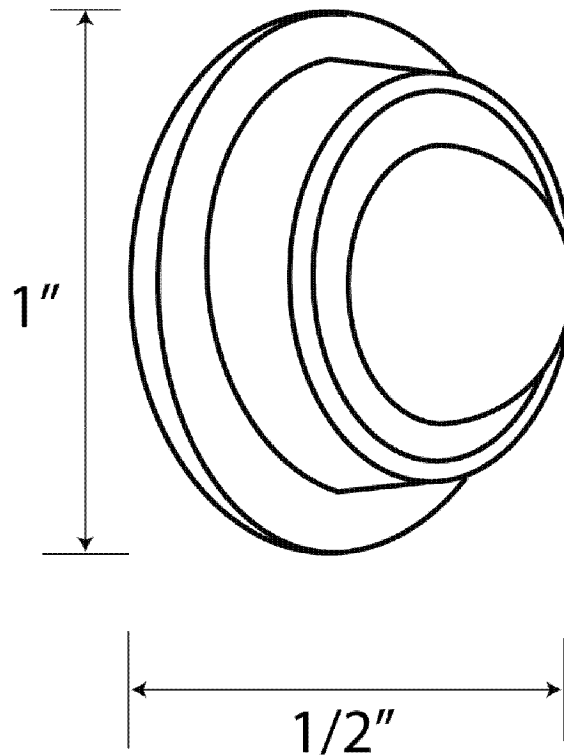

SWB

Small Convex Wall Bumper

- ⊙ Constructed of Solid Brass
- ⊙ Tamper-proof mounting
- ⊙ Included with grey convex rubber bumper that absorbs impact
- ⊙ Comparable to IVES WS404CVX
- ⊙ Architectural finishes available

ITEM#	BASE DIAMETER	OVERALL PROJECTION
SWB	1"	1/2"

Cal-Royal Products, Inc.

6605 Flotilla St., City of Commerce, CA 90040 U.S.A.

Phone: (323) 888-6601 • (800) 876-9258 • Fax: (323) 888-6699 • (800) 222-3316