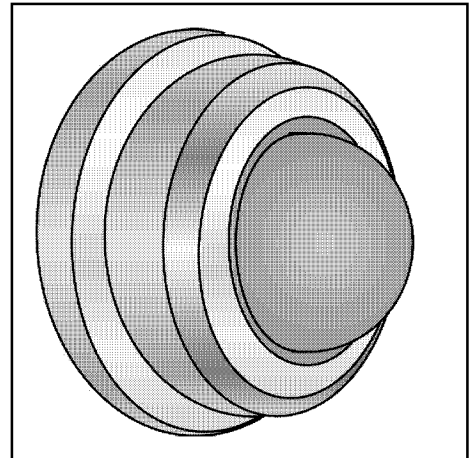

SWB

Small Convex Wall Bumper

- ⊙ Constructed of Solid Brass
- ⊙ Tamper-proof mounting
- ⊙ Included with grey convex rubber bumper that absorbs impact
- ⊙ Comparable to IVES WS404CVX
- ⊙ Architectural finishes available

ITEM#	BASE DIAMETER	OVERALL PROJECTION
SWB	1"	1/2"

Cal-Royal Products, Inc.

6605 Flotilla St., City of Commerce, CA 90040 U.S.A.

Phone: (323) 888-6601 • (800) 876-9258 • Fax: (323) 888-6699 • (800) 222-3316