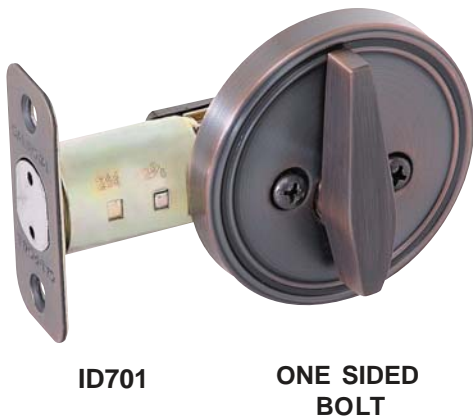

CHELSIE SERIES DEADBOLTS

FEATURES & SPECIFICATIONS

- Kwikset keyway. Re-keyable for master and construction keying.
- Weiser and schlage "C" keyway available on special factory order only.
- Reversible for right & left handed doors.
- 2 3/8" or 2 3/4" adjustable backset, size 1" x 2 1/4" round corner standard Square corner also available. Drive in adjustable backset is also available.
- All metal body & cylinder construction.
- All exterior parts are brass.
- ANSI Standard A156.2 Grade 3.
- Full 1" throw deadbolt with hardened steel pin to prevent sawcutting.
- Fits 1 3/8" to 1 3/4" doors.
- 1" x 2 1/4" strike, round corner and full lip strike round corner standard.
- Square corner option also available.
- optional 1 1/4" x 3 5/8" security strike with 3" screws also available.
- For wood and metal doors.
- Easy installation.

FINISHES

- US15 - Satin Nickel
- US10B - Oil Rubbed Bronze
- US3 - Polished Brass
- US5 - Antique Brass
- US26D - Satin Chrome
- US26 - Polished Chrome
- US15A - Antique Nickel
- Other finishes available upon request based on quantity with factory lead time.
- Refer to price list for stock finishes.
- For EXCEL LIFE TIME FINISH on polished brass, prefix "LIF" before part #, with factory lead time.

5 Year Finish Warranty
25 Year Mechanical Warranty

FUNCTIONS

- ED-500 - Single cylinder deadbolt.
- EDD-400 - Double cylinder deadbolt.
- ID-701 - One sided deadbolt.
- ID-801 - One sided deadbolt with cover plate.