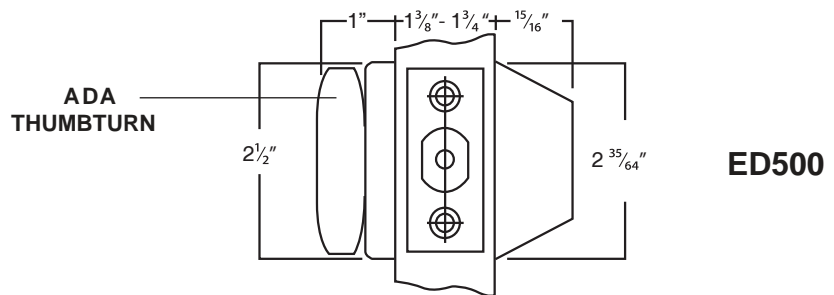

FUNCTIONS

- ED-500 - Single cylinder deadbolt.
- EDD-400 - Double cylinder deadbolt.
- ID-701 - One sided deadbolt.
- ID-801 - One sided deadbolt with cover plate.

EXCEL LIFE TIME
ANTI TARNISH
FINISH AVAILABLE