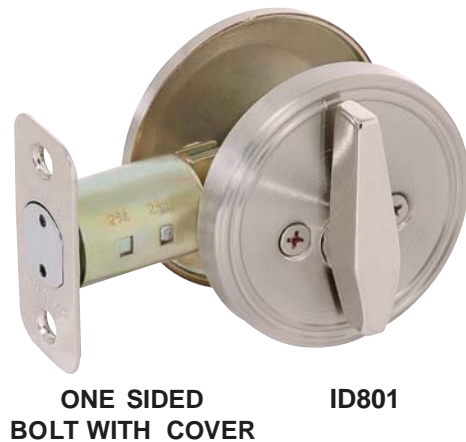

CHELSIE SERIES DEADBOLTS

FEATURES & SPECIFICATIONS

- Kwikset keyway. Re-keyable for master and construction keying.
- Weiser and schlage "C" keyway available on special factory order only.
- Reversible for right & left handed doors.
- 2 3/8" or 2 3/4" adjustable backset, size 1" x 2 1/4" round corner standard Square corner also available. Drive in adjustable backset is also available.
- All metal body & cylinder construction.
- All exterior parts are brass.
- ANSI Standard A156.2 Grade 3.
- Full 1" throw deadbolt with hardened steel pin to prevent sawcutting.
- Fits 1 3/8" to 1 3/4" doors.
- 1" x 2 1/4" strike, round corner and full lip strike round corner standard.
- Square corner option also available.
- optional 1 1/4" x 3 5/8" security strike with 3" screws also available.
- For wood and metal doors.
- Easy installation.

FINISHES

- US15 - Satin Nickel
- US10B - Oil Rubbed Bronze
- US3 - Polished Brass
- US5 - Antique Brass
- US26D - Satin Chrome
- US26 - Polished Chrome
- US15A - Antique Nickel
- Other finishes available upon request based on quantity with factory lead time.
- Refer to price list for stock finishes.
- For EXCEL LIFE TIME FINISH on polished brass, prefix "LIF" before part #, with factory lead time.

5 Year Finish Warranty
25 Year Mechanical Warranty

FUNCTIONS

- ED-500 - Single cylinder deadbolt.
- EDD-400 - Double cylinder deadbolt.
- ID-701 - One sided deadbolt.
- ID-801 - One sided deadbolt with cover plate.