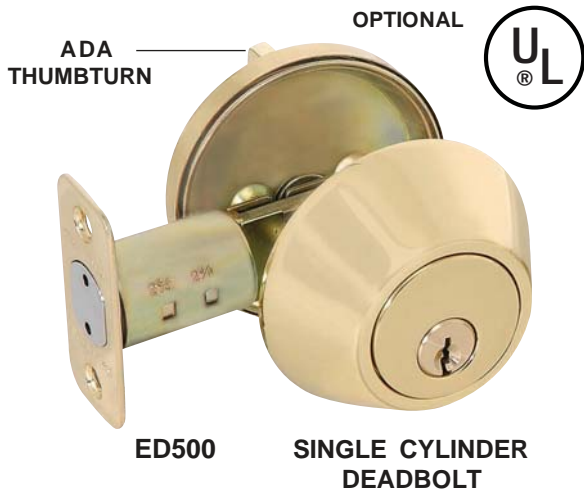

CHELSIE SERIES DEADBOLTS

FEATURES & SPECIFICATIONS

- Kwikset keyway. Re-keyable for master and construction keying.
- Weiser and schlage "C" keyway available on special factory order only.
- Reversible for right & left handed doors.
- 2 3/8" or 2 3/4" adjustable backset, size 1" x 2 1/4" round corner standard Square corner also available. Drive in adjustable backset is also available.
- All metal body & cylinder construction.
- All exterior parts are brass.
- ANSI Standard A156.2 Grade 3.
- Full 1" throw deadbolt with hardened steel pin to prevent sawcutting.
- Fits 1 3/8" to 1 3/4" doors.
- 1" x 2 1/4" strike, round corner and full lip strike round corner standard.
- Square corner option also available.
- optional 1 1/4" x 3 5/8" security strike with 3" screws also available.
- For wood and metal doors.
- Easy installation.

FINISHES

- US15 - Satin Nickel
- US10B - Oil Rubbed Bronze
- US3 - Polished Brass
- US5 - Antique Brass
- US26D - Satin Chrome
- US26 - Polished Chrome
- US15A - Antique Nickel
- Other finishes available upon request based on quantity with factory lead time.
- Refer to price list for stock finishes.
- For EXCEL LIFE TIME FINISH on polished brass, prefix "LIF" before part #, with factory lead time.

5 Year Finish Warranty
25 Year Mechanical Warranty

FUNCTIONS

- ED-500 - Single cylinder deadbolt.
- EDD-400 - Double cylinder deadbolt.
- ID-701 - One sided deadbolt.
- ID-801 - One sided deadbolt with cover plate.