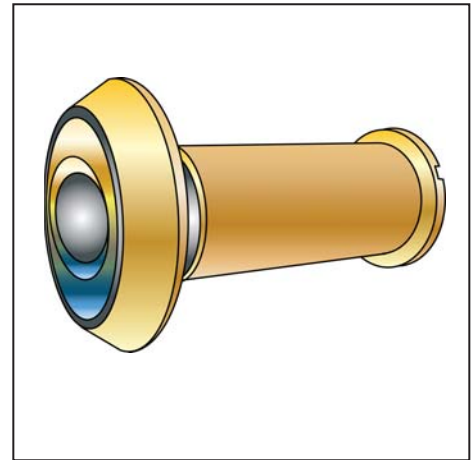

# DV91

## Brass Door Viewer, 180°

- ⊙ 1/2" Bore
- ⊙ Plastic Lens
- ⊙ For Doors 1-3/8" to 2" thick
- ⊙ Individually poly-bagged and boxed
- ⊙ Conforms to ANSI/BHMA A156,16 L23172
- ⊙ Architectural finishes available