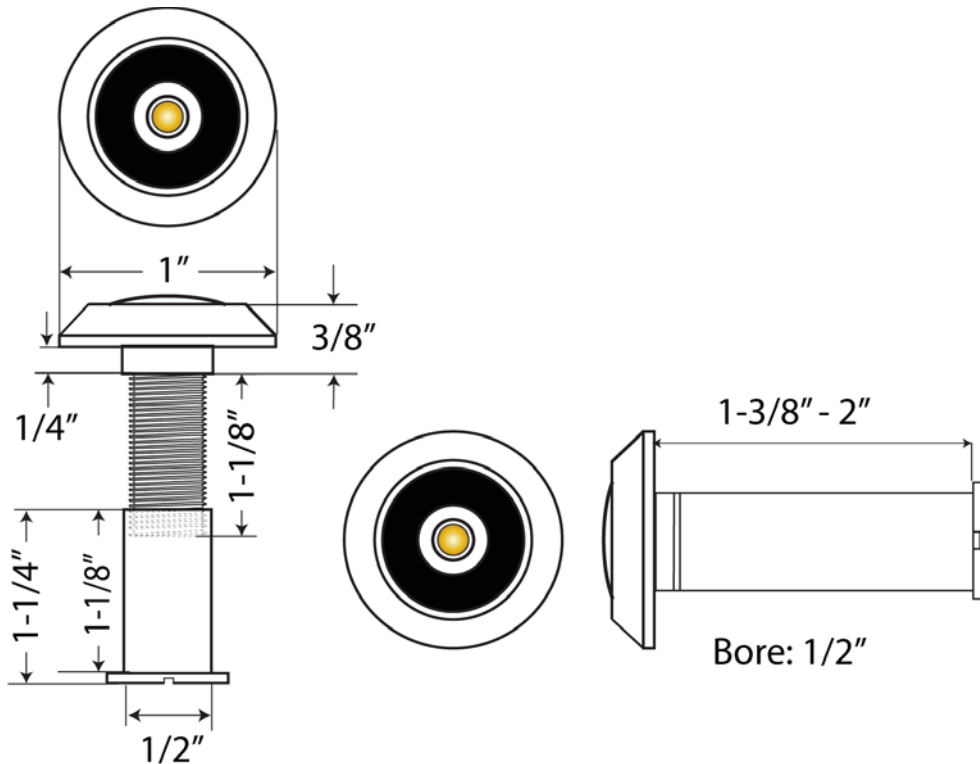

# DV91

## Brass Door Viewer, 180°

- ⊙ 1/2" Bore
- ⊙ Plastic Lens
- ⊙ For Doors 1-3/8" to 2" thick
- ⊙ Individually poly-bagged and boxed
- ⊙ Conforms to ANSI/BHMA A156,16 L23172
- ⊙ Architectural finishes available